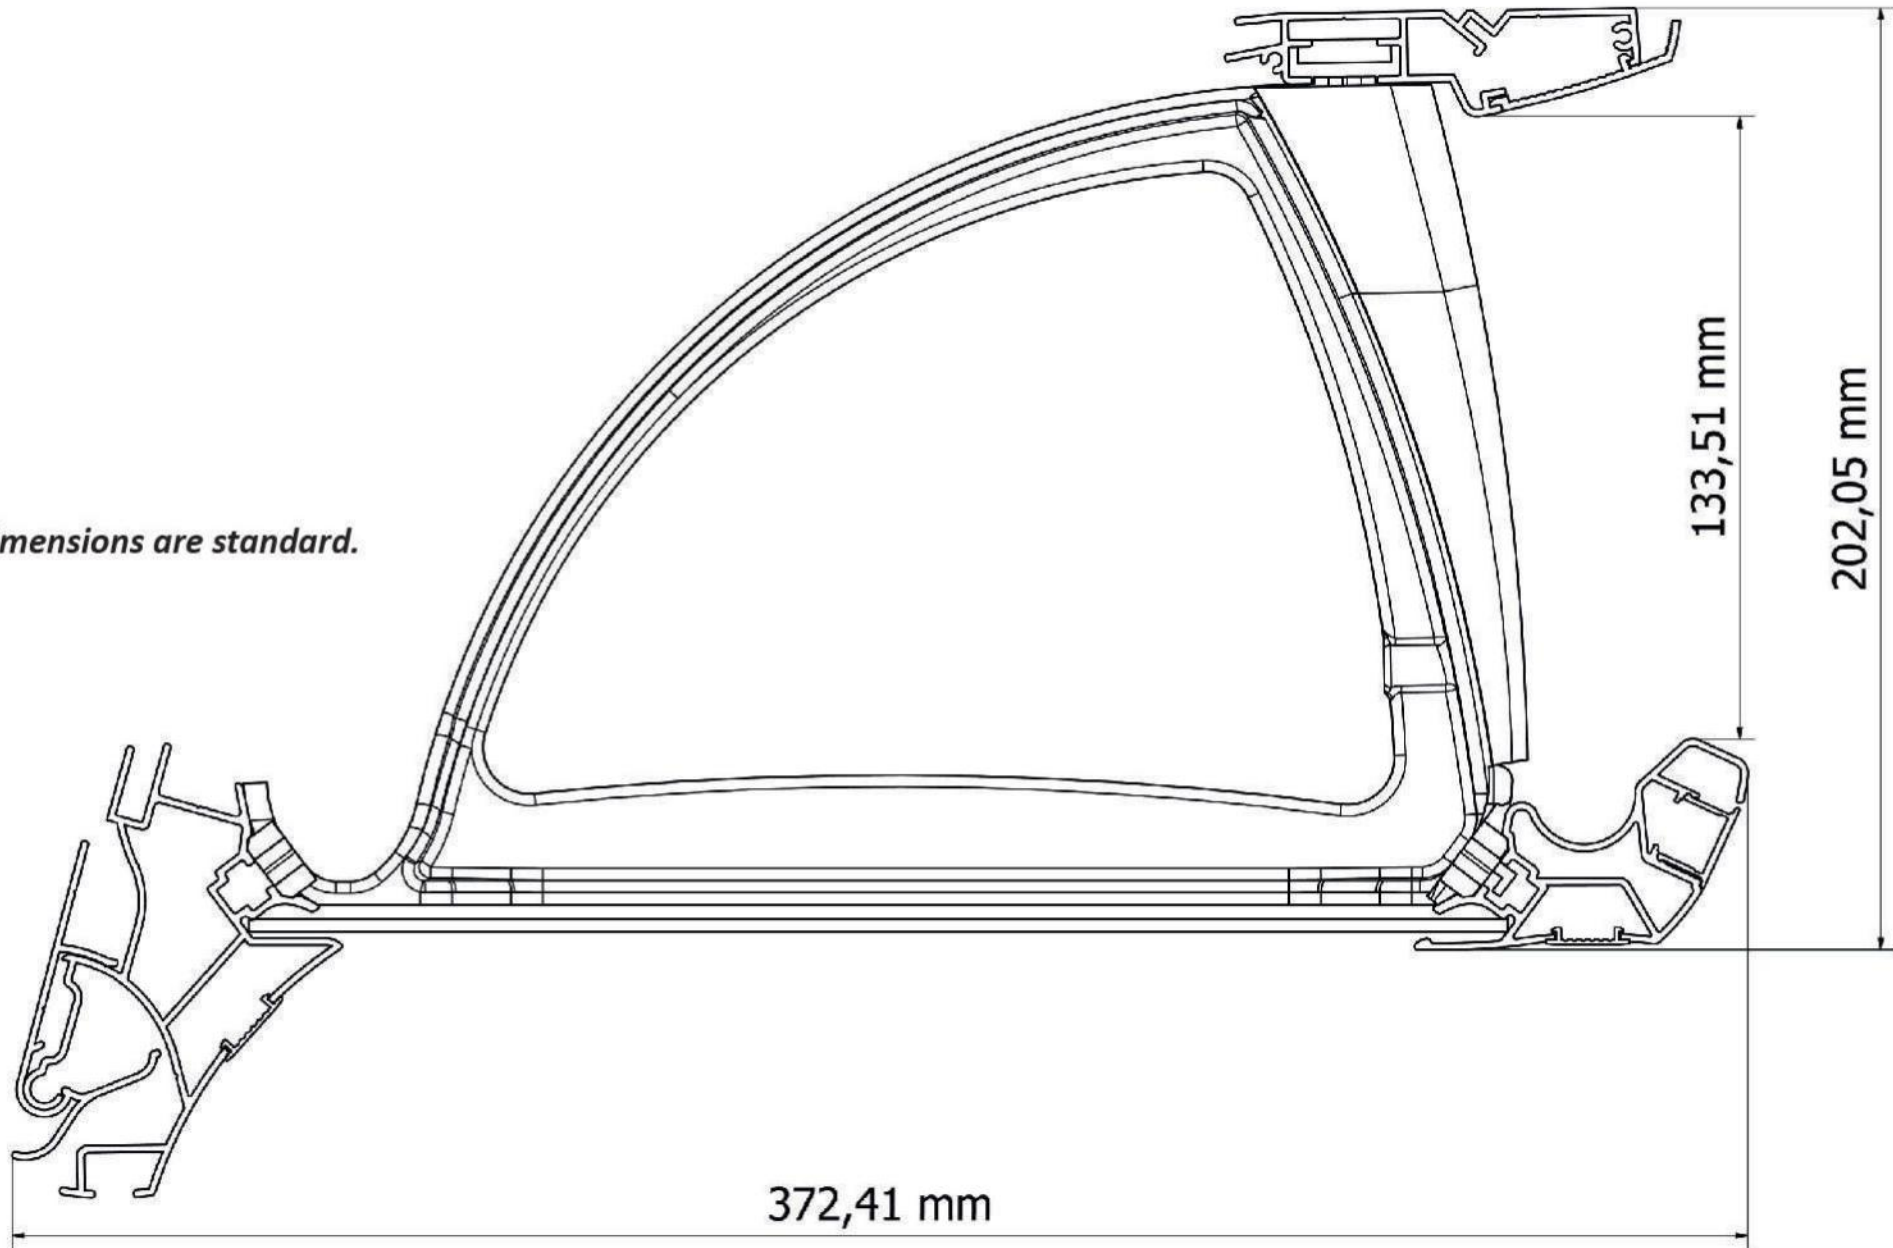

CLASSY LUGGAGE RACK ONLY DOUBLE LINE
Dimensions

All dimensions are standard.

CLASSY LUGGAGE RACK ONLY DOUBLE LINE

Please fill in the following

COLOUR OPTIONS

PROFILE COLOUR OPTIONS;

ANODIZED GRAY
BEIGE
BLACK
GRAY

ABS COLOUR OPTIONS;

BEIGE : RAL 1015
DARK BEIGE : RAL 1019
GRAY : RAL 7035
DARK GRAY : RAL 9023
MID GRAY : RAL 7037
BLACK : RAL 9005

LED COLOUR OPTIONS;

WARM WHITE
COOL WHITE
ORANGE
BLUE

BRACKET CAP COLOUR OPTIONS;

BLUE
ORANGE
BLACK

END CAP COLOUR OPTIONS; ONLY IN BLACK

PROFILE COLOUR

TOTAL LENGTH

Left Side mm

Right Side mm

BRACKET COLOUR

☐ Black

☐ Beige

☐ Mid Gray

BRACKET CAP COLOUR / BRACKET LIGHTING

☐ YES

☐ NO

CASCADE READING LIGHTS

(Instead of Window Side Lighting Channel)

☐ YES

RIGHT SIDE QTY:

☐ NO

LEFT SIDE QTY:

CASCADE READING LIGHTS

(Instead of Corridor Side Lighting Channel)

☐ YES

RIGHT SIDE QTY:

☐ NO

LEFT SIDE QTY:

LIGHTING OPTIONS

		LED STRIP COLOUR
1	Indirect Ceiling Lighting	____
2	Ceiling Lighting	____
3	Bracket Lighting	see above
4	Handrail Slim Line Lighting	____
5	Corridor Side Lighting Channel	____
6	Window Side Lighting Channel	____
7	Indirect Loading Panel Lighting	____

LOADING PANEL VISIBLE SIDE FABRIC OPTION

☐ Yes ☐ → Contrast Colour ☐ Matching Colour ☐

☐ No ☐ → ABS Colour Code: RAL.....

ABS INNER WALL OPTION

☐ Yes ☐ → FABRIC COVER OPTION

☐ No ☐

☐ Yes ☐ → Contrast Colour ☐ Matching Colour ☐

☐ No ☐ → ABS Colour Code: RAL.....

FLAP OPTION

☐ Yes ☐ →

☐ No ☐

FLAP COLOUR

BLACK ☐
GRAY ☐
BEIGE ☐

WOODEN COATED DESIGN ☐

QUANTITY

LEFT RIGHT

Thank you for choosing our products.