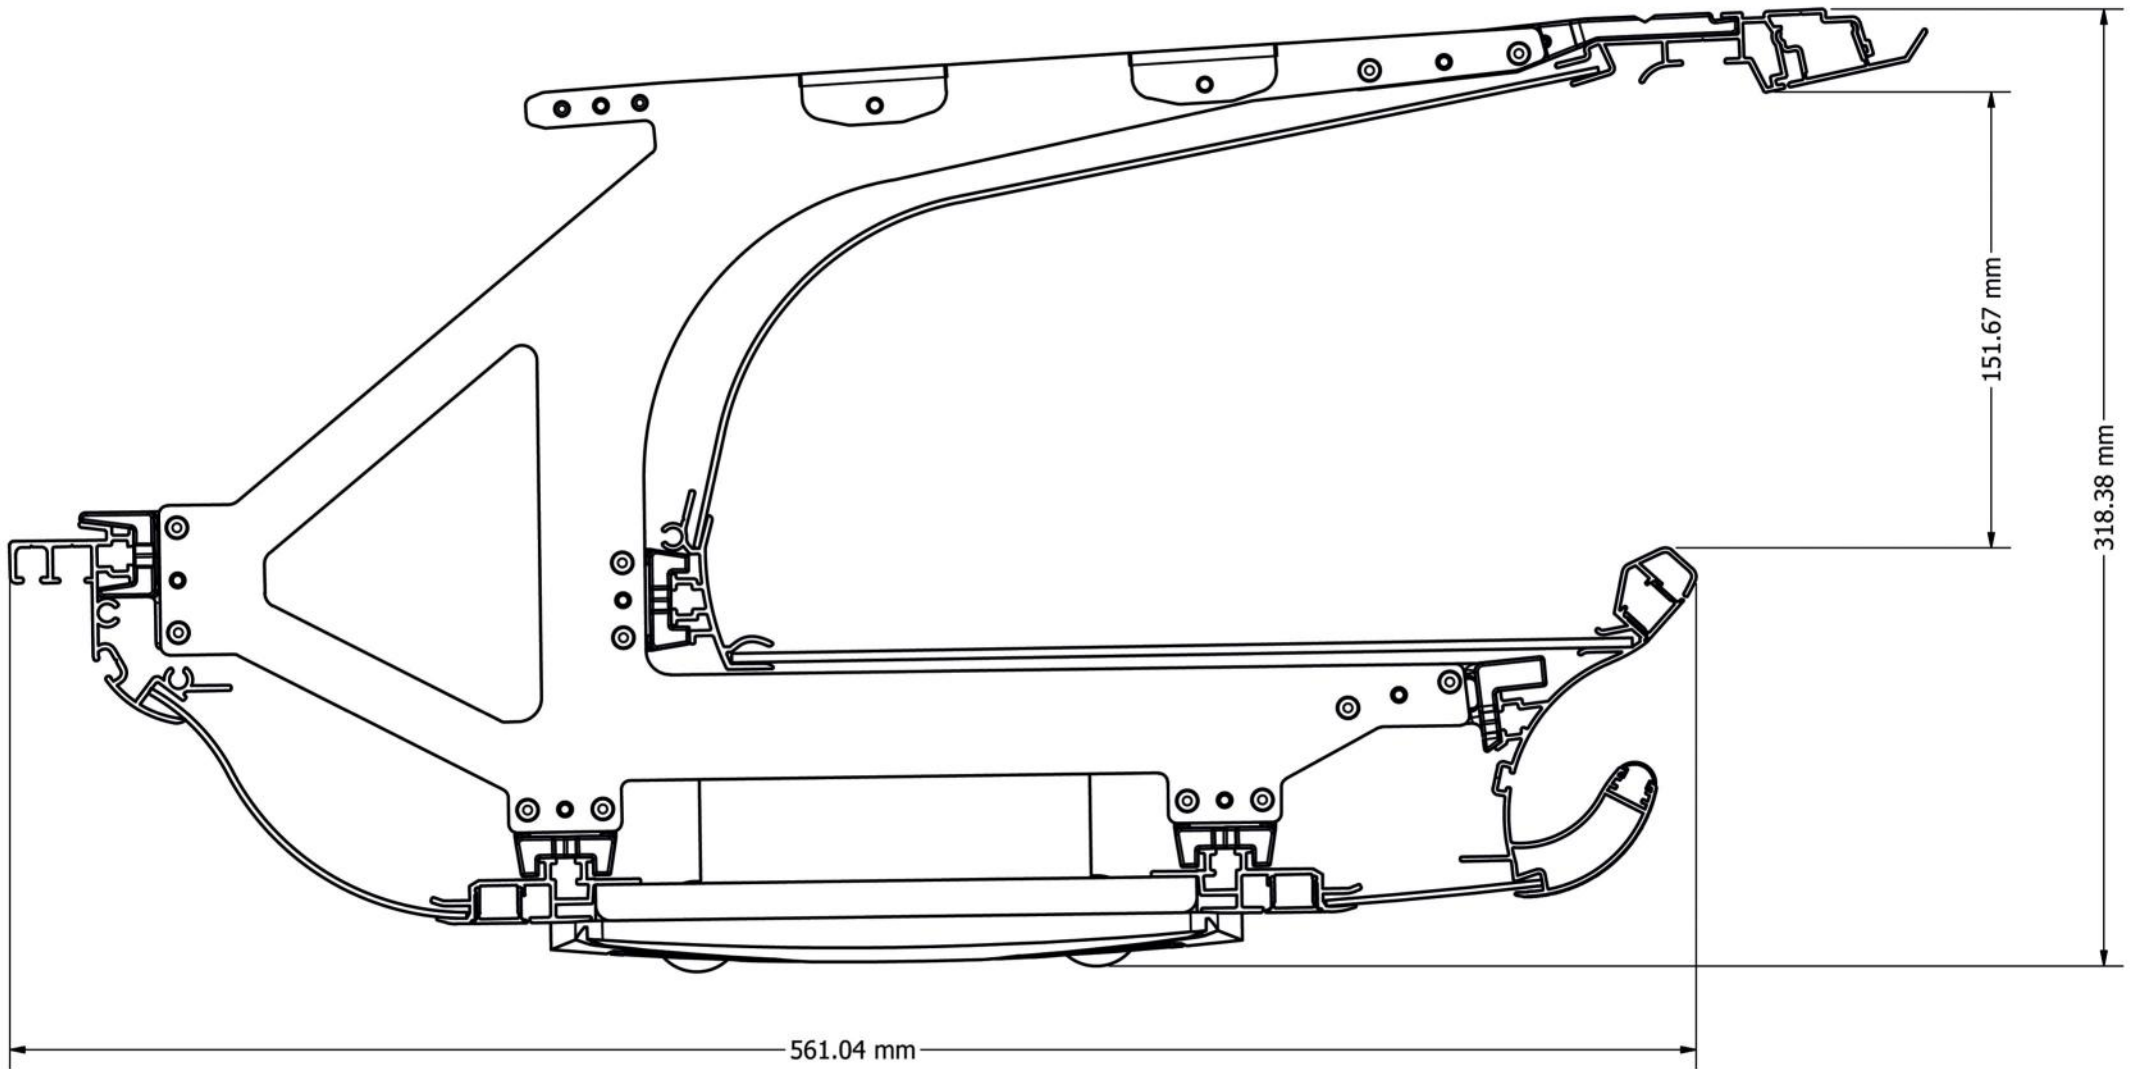

ELITE FLEXI LUX LUGGAGE RACK & AIR CHANNEL FOR COACHES

ELITE FLEXI LUX LUGGAGE RACK & AIR CHANNEL FOR COACHES
Lighting Options

ELITE FLEXI LUX LUGGAGE RACK & AIR CHANNEL FOR COACHES

Dimensions

All dimensions are flexible.

LED COLOUR OPTIONS;

WARM WHITE
COOL WHITE
ORANGE
BLUE

END CAPS;

NOT AVAILABLE FOR THIS PRODUCT

PROFILE COLOUR

TOTAL LENGTH

Left Side	<input type="text"/>	mm
Right Side	<input type="text"/>	mm

LIGHTING OPTIONS