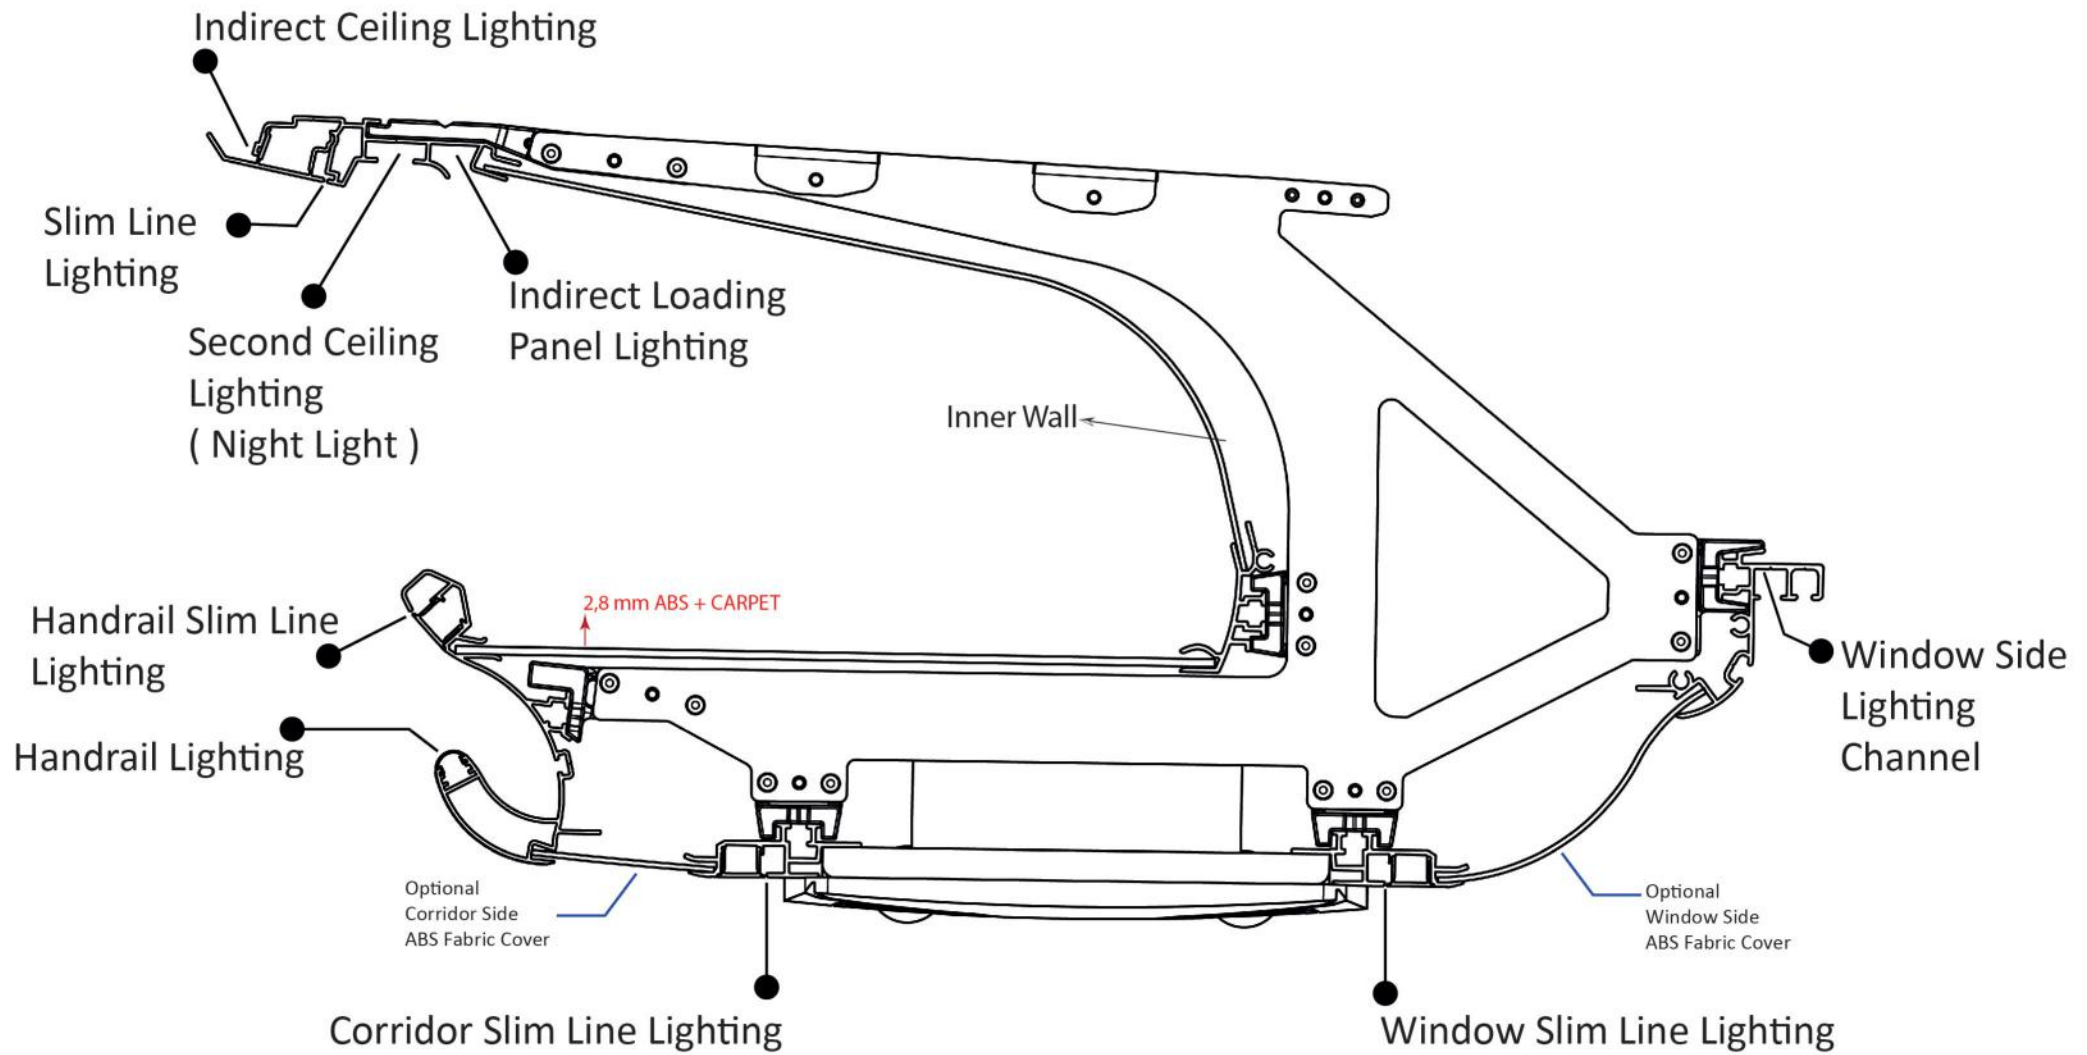

ELITE FLEXI LUX LUGGAGE RACK & AIR CHANNEL FOR COACHES

ELITE FLEXI LUX LUGGAGE RACK & AIR CHANNEL FOR COACHES
Lighting Options

ELITE FLEXI LUX LUGGAGE RACK & AIR CHANNEL FOR COACHES

Dimensions

All dimensions are flexible.

LED COLOUR OPTIONS;

WARM WHITE
COOL WHITE
ORANGE
BLUE

END CAPS;

NOT AVAILABLE FOR THIS PRODUCT

PROFILE COLOUR

TOTAL LENGTH

Left Side	<input type="text"/>	mm
Right Side	<input type="text"/>	mm

LIGHTING OPTIONS