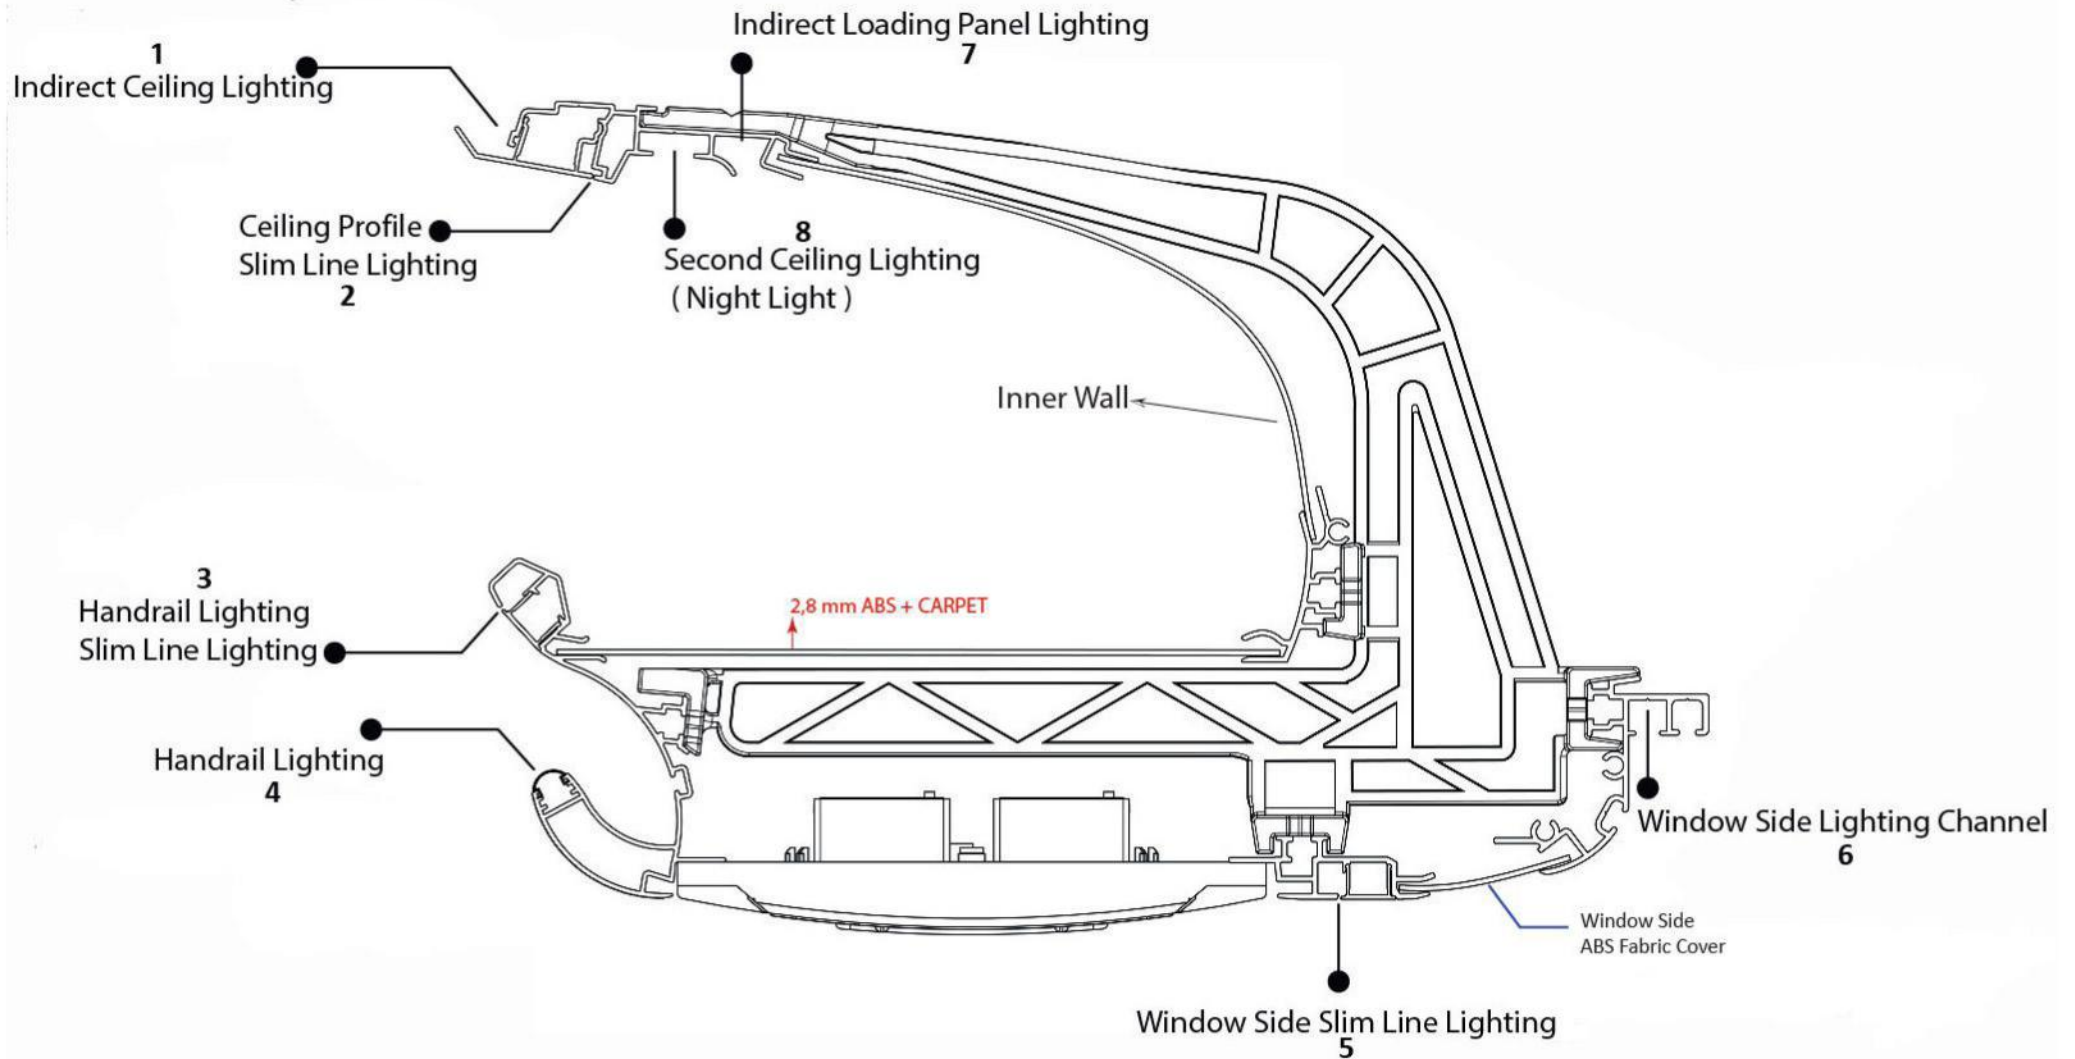

ELITE FLEXI LUX LUGGAGE RACK & AIR CHANNEL FOR MINIBUS

ELITE FLEXI LUX LUGGAGE RACK & AIR CHANNEL FOR MINIBUS

Lighting Options

ELITE FLEXI LUX LUGGAGE RACK & AIR CHANNEL FOR MINIBUS

Dimensions

All dimensions are flexible.

TOTAL LENGTH

Left Side	<input type="text"/>	mm
-----------	----------------------	----

Right Side	<input type="text"/>	mm
------------	----------------------	----

LED COLOUR OPTIONS;

WARM WHITE
COOL WHITE
ORANGE
BLUE

LIGHTING OPTIONS

		LED STRIP COLOUR
1	Indirect Ceiling Lighting	<input type="text"/>
2	Ceiling Profile Slim Line Lighting	<input type="text"/>
3	Second Ceiling Lighting (Night Light)	<input type="text"/>
4	Indirect Loading Panel Lighting	<input type="text"/>
5	Handrail Slim Line Lighting	<input type="text"/>
6	Handrail Lighting	<input type="text"/>
7	Window Side Lighting Channel	<input type="text"/>