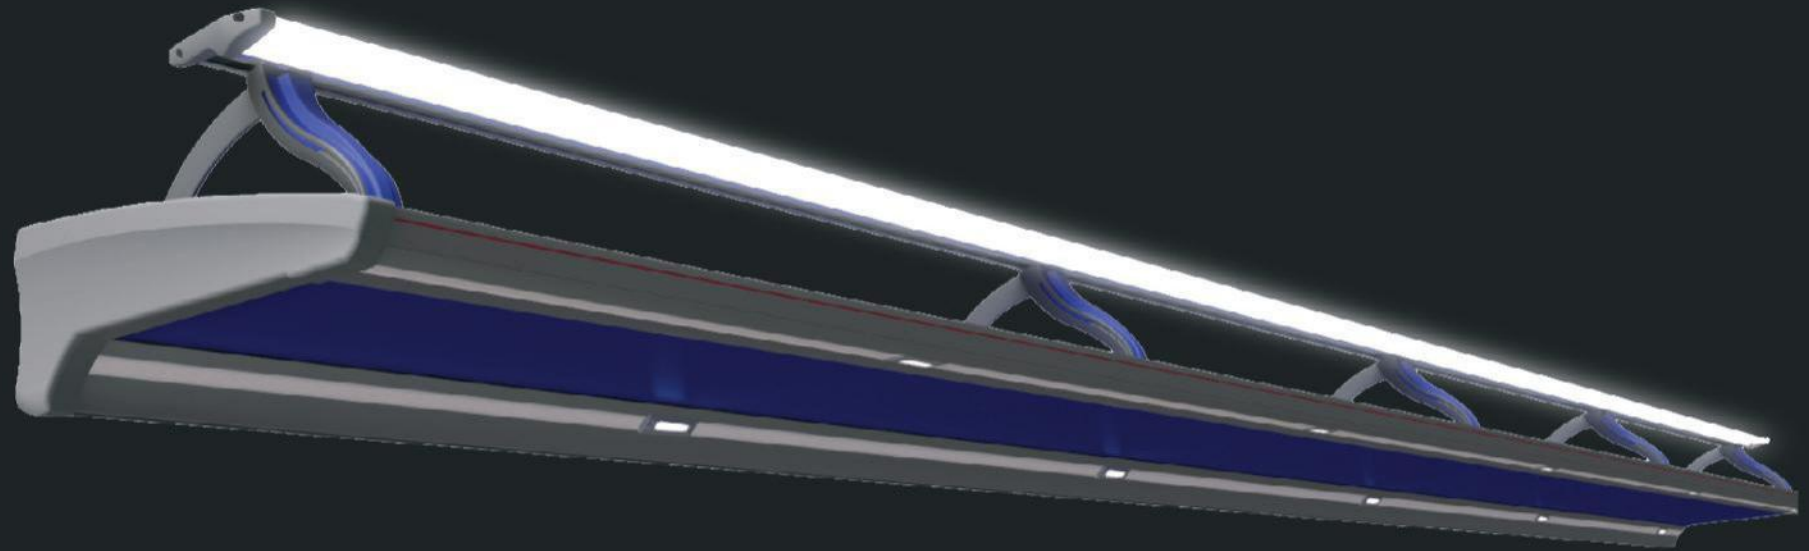

HARMONY LUGGAGE RACK ONLY DOUBLE LINE

HARMONY LUGGAGE RACK ONLY DOUBLE LINE Lighting Options

HARMONY LUGGAGE RACK ONLY DOUBLE LINE
Dimensions

All dimensions are standard.

HARMONY LUGGAGE RACK ONLY DOUBLE LINE

LED COLOUR OPTIONS;

WARM WHITE
COOL WHITE
ORANGE
BLUE

FLAP COLOUR OPTIONS;

BLACK
GRAY
BEIGE
WOODEN COATED DESIGN

BRACKET CAP COLOUR OPTIONS;

BLUE
ORANGE
BLACK

END CAP COLOUR OPTIONS; ONLY IN BLACK

PROFILE COLOUR