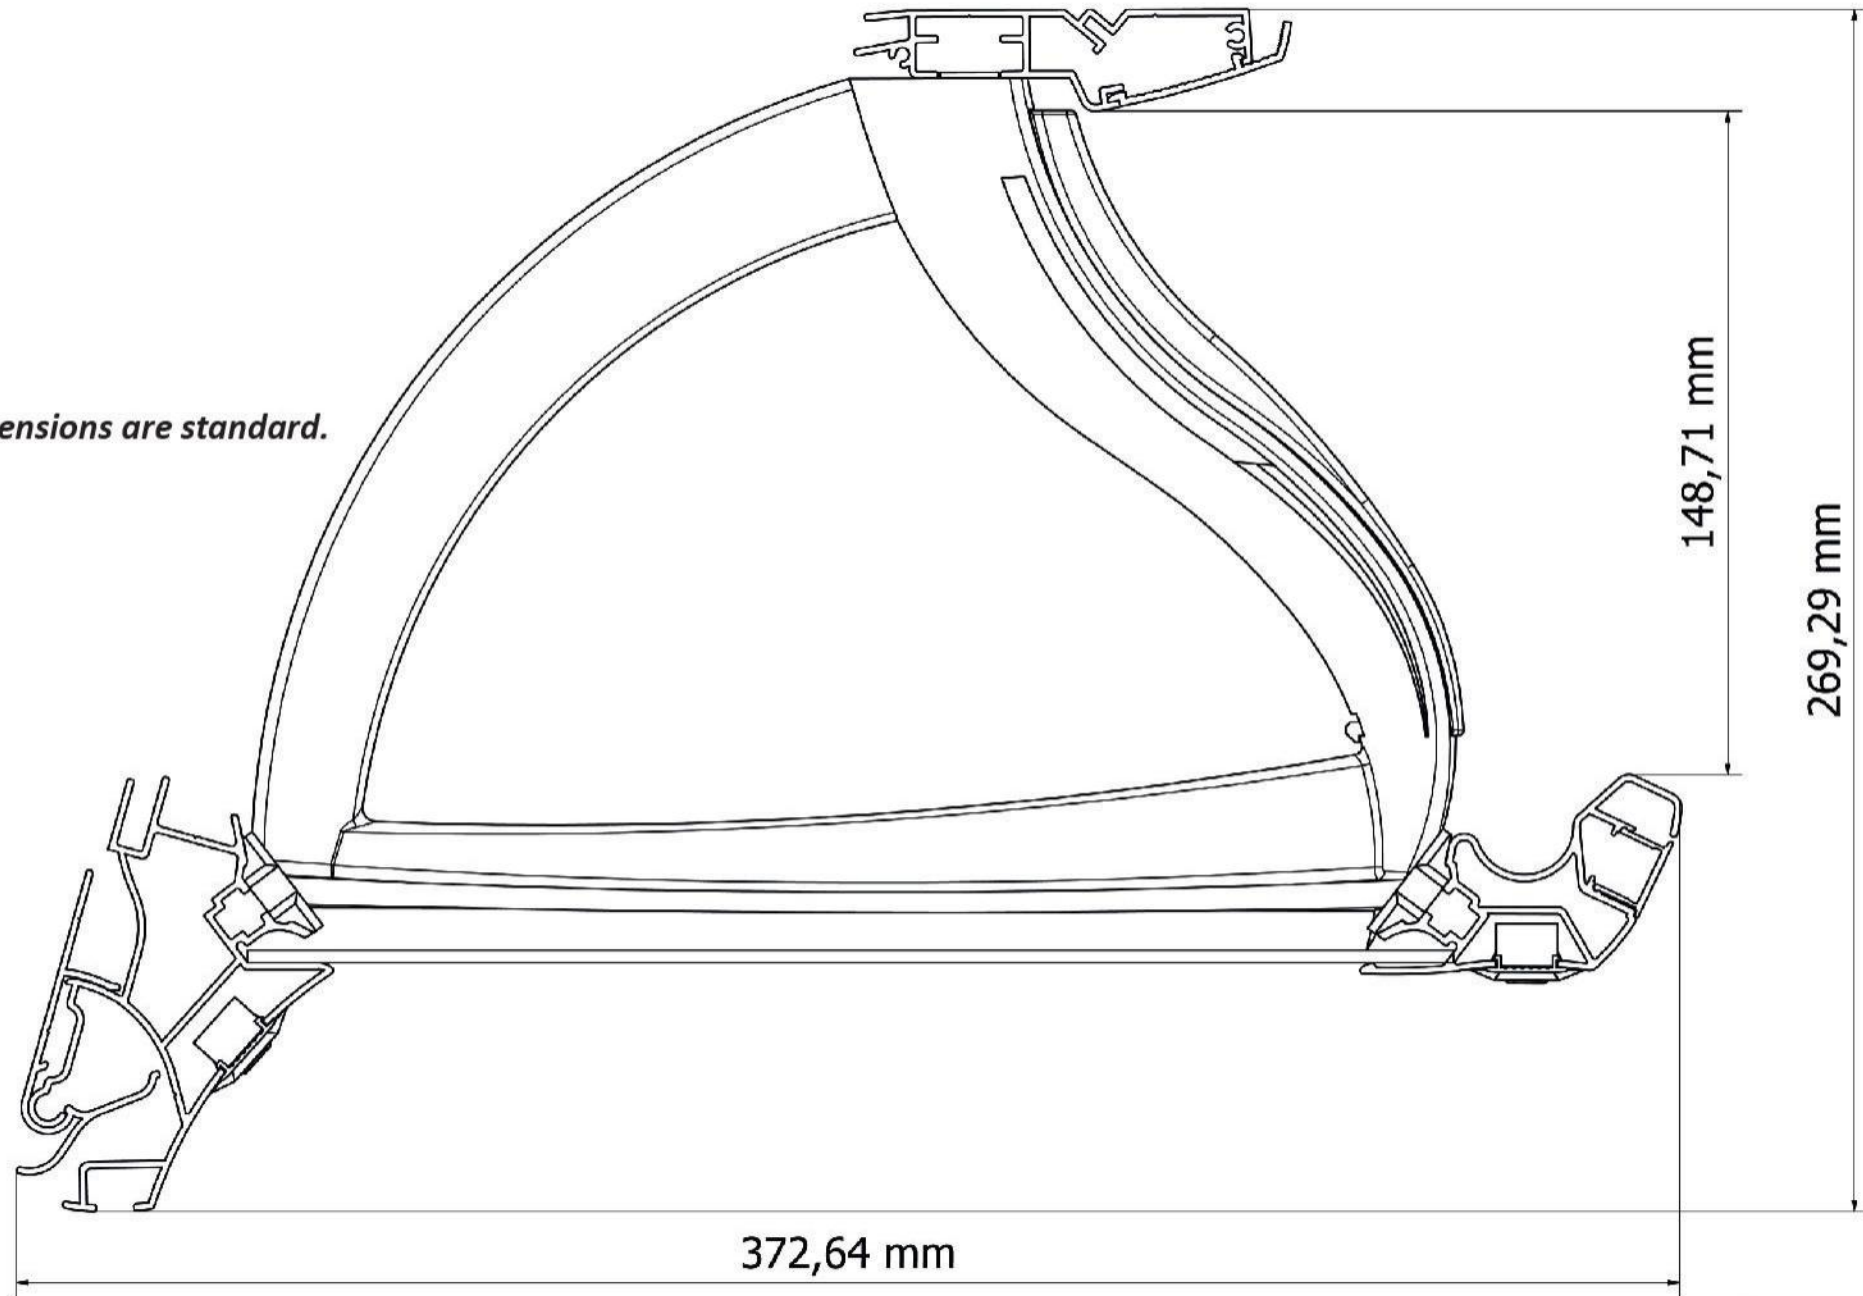

HARMONY LUGGAGE RACK ONLY DOUBLE LINE

HARMONY LUGGAGE RACK ONLY DOUBLE LINE Lighting Options

HARMONY LUGGAGE RACK ONLY DOUBLE LINE
Dimensions

All dimensions are standard.

HARMONY LUGGAGE RACK ONLY DOUBLE LINE