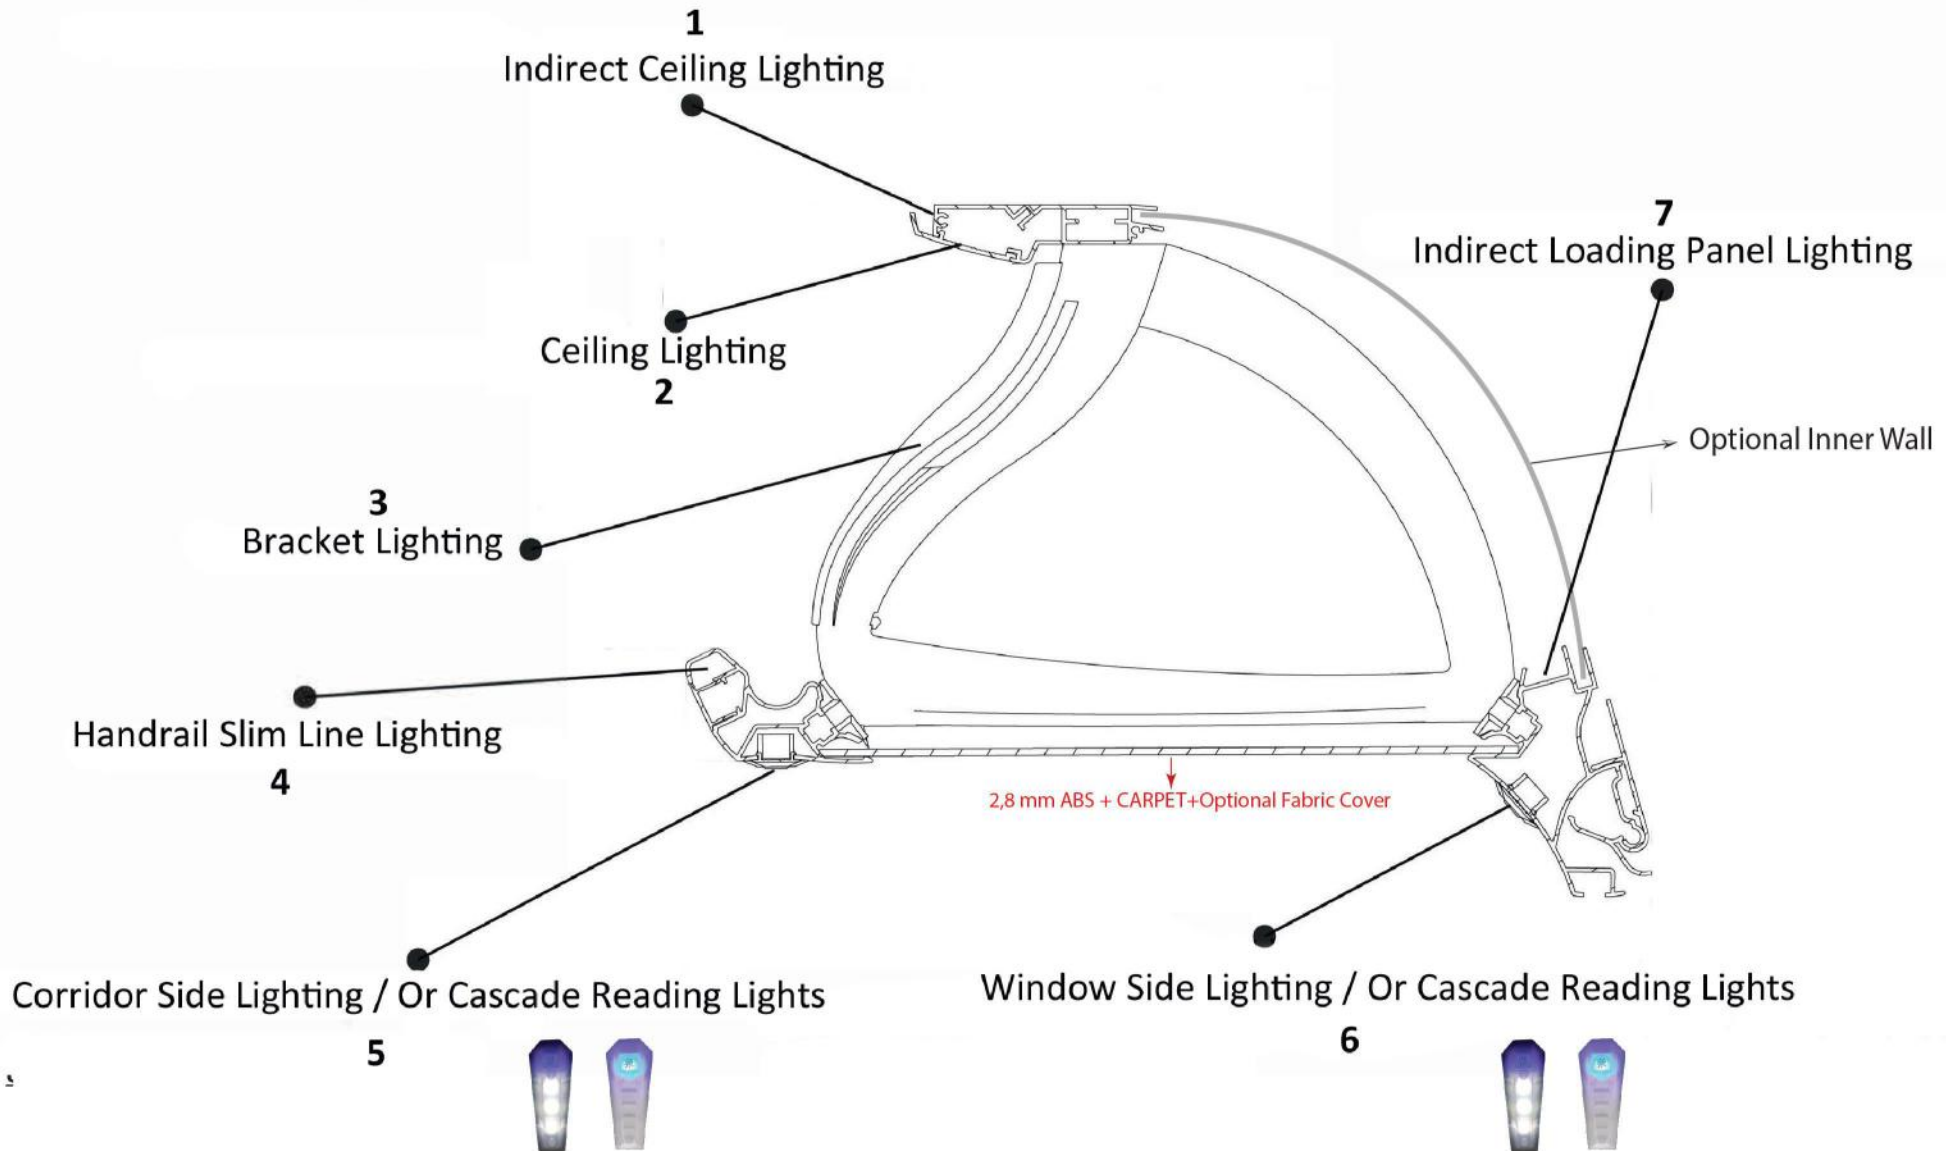

HARMONY LUGGAGE RACK ONLY DOUBLE LINE

HARMONY LUGGAGE RACK ONLY DOUBLE LINE Lighting Options

HARMONY LUGGAGE RACK ONLY DOUBLE LINE
Dimensions

All dimensions are standard.

HARMONY LUGGAGE RACK ONLY DOUBLE LINE