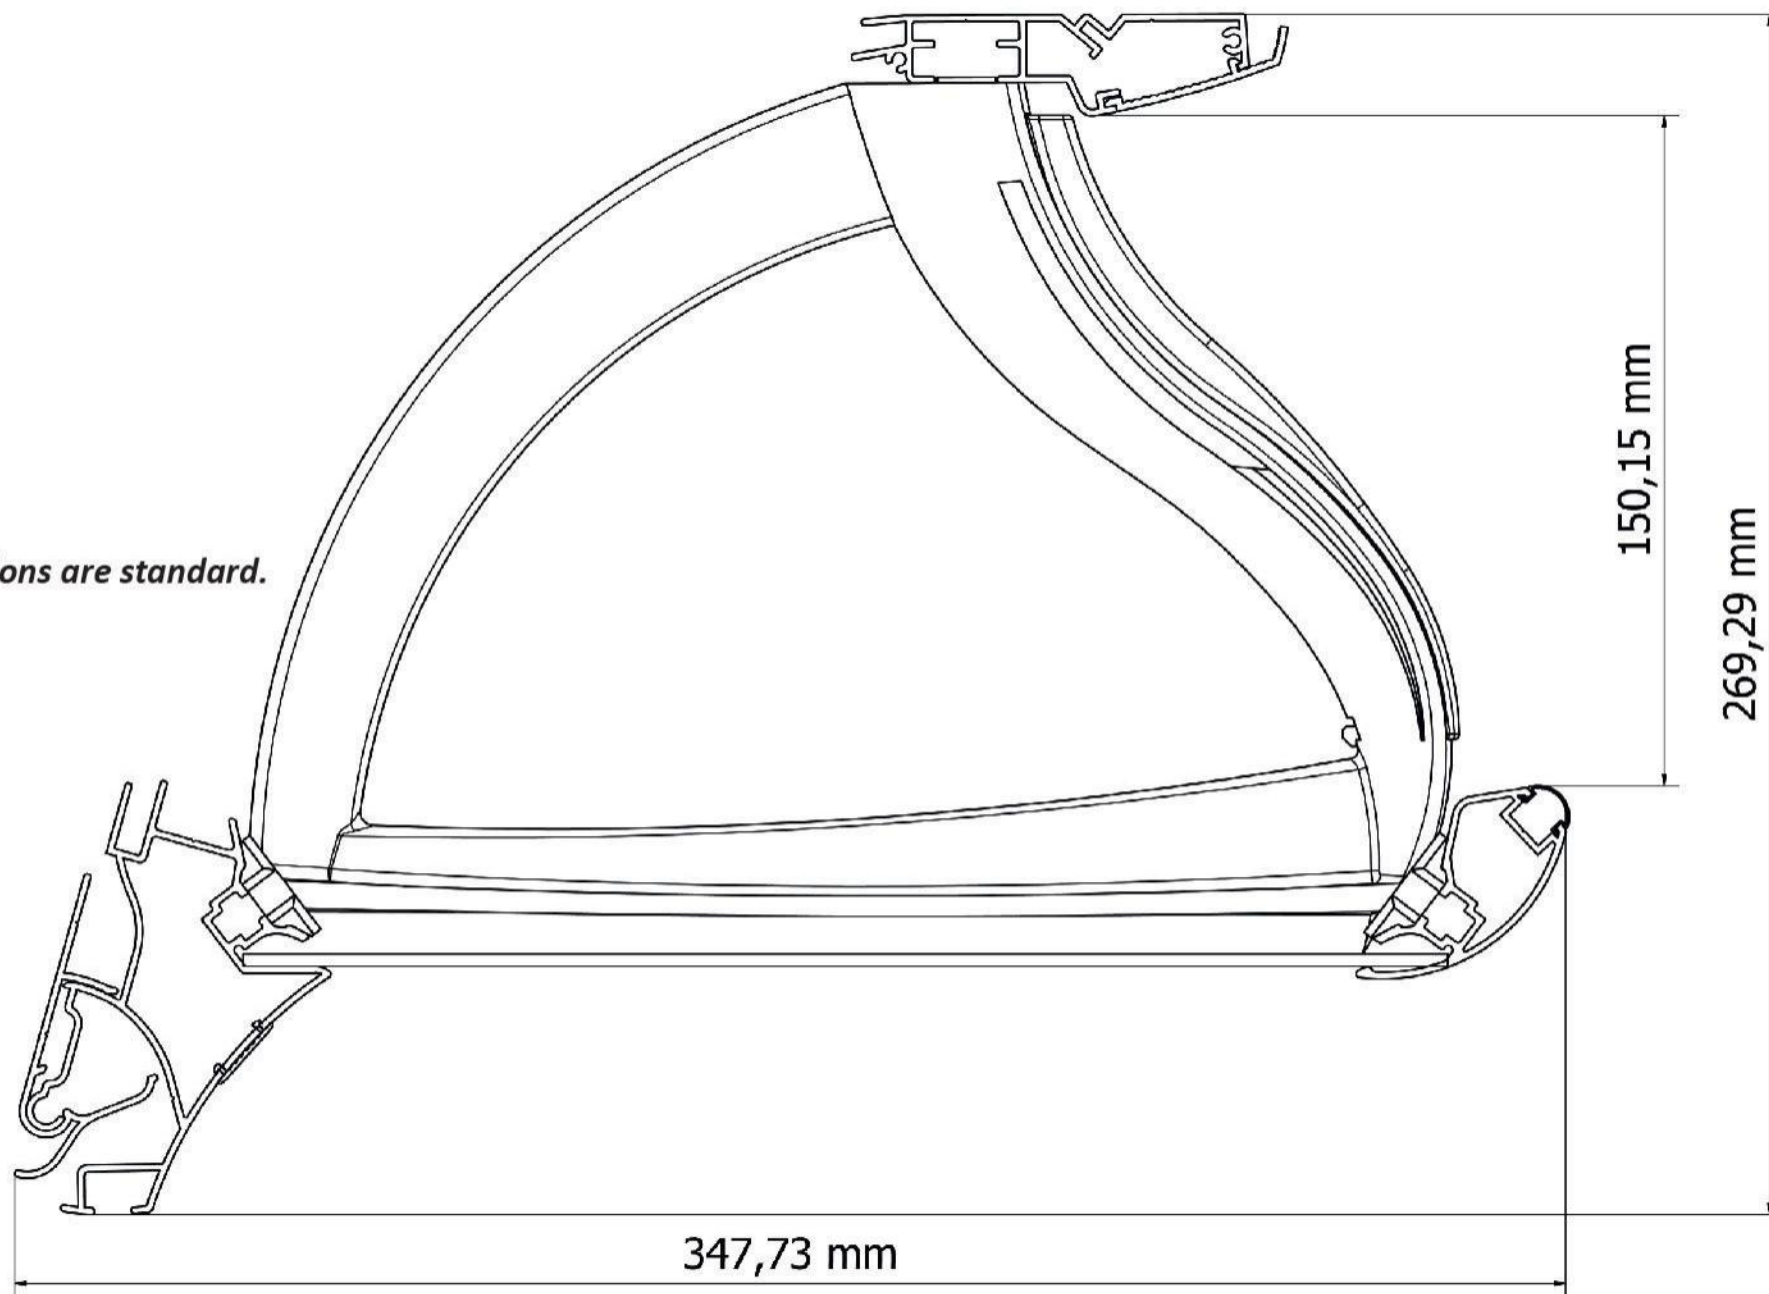

HARMONY LUGGAGE RACK ONLY SINGLE LINE

HARMONY LUGGAGE RACK ONLY SINGLE LINE
Lighting Options

HARMONY LUGGAGE RACK ONLY SINGLE LINE
Dimensions

All dimensions are standard.

HARMONY LUGGAGE RACK ONLY SINGLE LINE

LED COLOUR OPTIONS;

WARM WHITE
COOL WHITE
ORANGE
BLUE

BRACKET CAP COLOUR OPTIONS;

BLUE
ORANGE
BLACK

END CAP COLOUR OPTIONS;

ONLY IN BLACK

PROFILE COLOUR

TOTAL LENGTH