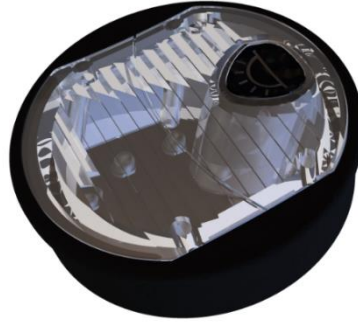

INTENSE CIRCULAR LIGHTING

STAND BY

TURNED ON