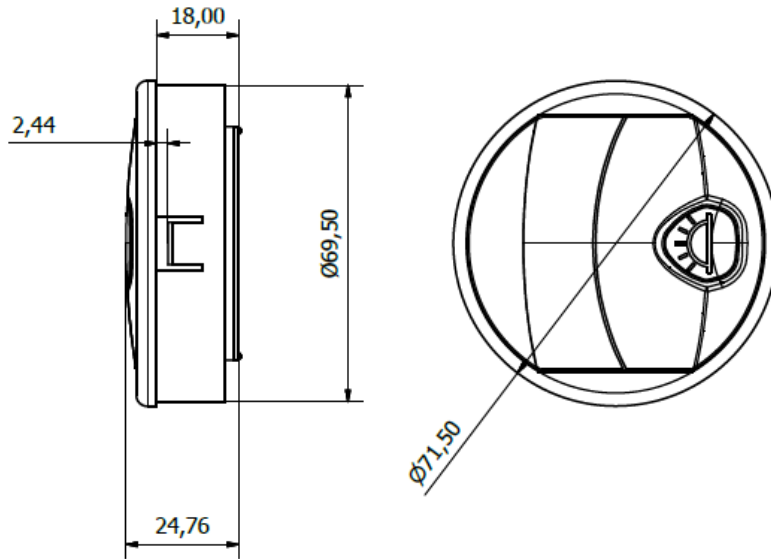

INTENSE CIRCULAR LIGHTING

STAND BY

TURNED ON