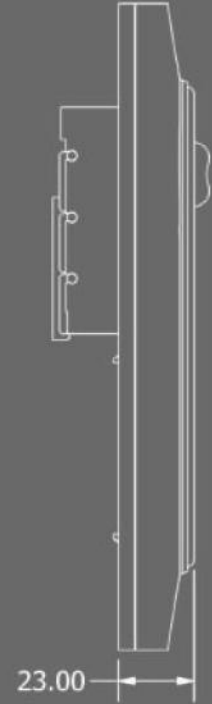

JUNIOR SERVICE SET
AP_0091

- DOUBLE DIRECTION AIR JET
- DECORATIVE FRAME
- UNDERBODY PART
- TOUCH SENSITIVE BUTTONS
- READING LIGHT
- UPPERBODY PART

JUNIOR SERVICE SET
AP_0091

CHROME LOOK
WITHOUT LED

ORANGE
WITH OR WITHOUT LED