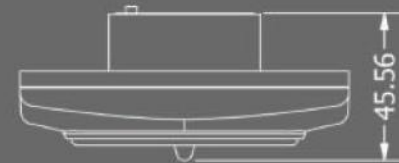

JUNIOR SERVICE SET
AP_0091

- DOUBLE DIRECTION AIR JET
- DECORATIVE FRAME
- UNDERBODY PART
- TOUCH SENSITIVE BUTTONS
- READING LIGHT
- UPPERBODY PART

JUNIOR SERVICE SET
AP_0091

CHROME LOOK
WITHOUT LED

ORANGE
WITH OR WITHOUT LED