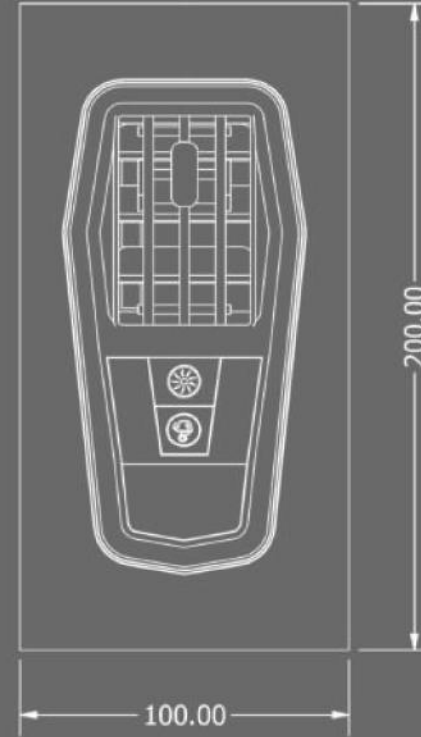

JUNIOR SERVICE SET
AP_0091

- DOUBLE DIRECTION AIR JET
- DECORATIVE FRAME
- UNDERBODY PART
- TOUCH SENSITIVE BUTTONS
- READING LIGHT
- UPPERBODY PART

JUNIOR SERVICE SET
AP_0091

CHROME LOOK
WITHOUT LED

ORANGE
WITH OR WITHOUT LED

BLUE
WITH OR WITHOUT LED

GLOW-IN-THE-DARK
WITHOUT LED
WITH BLUE OR WHITE LED