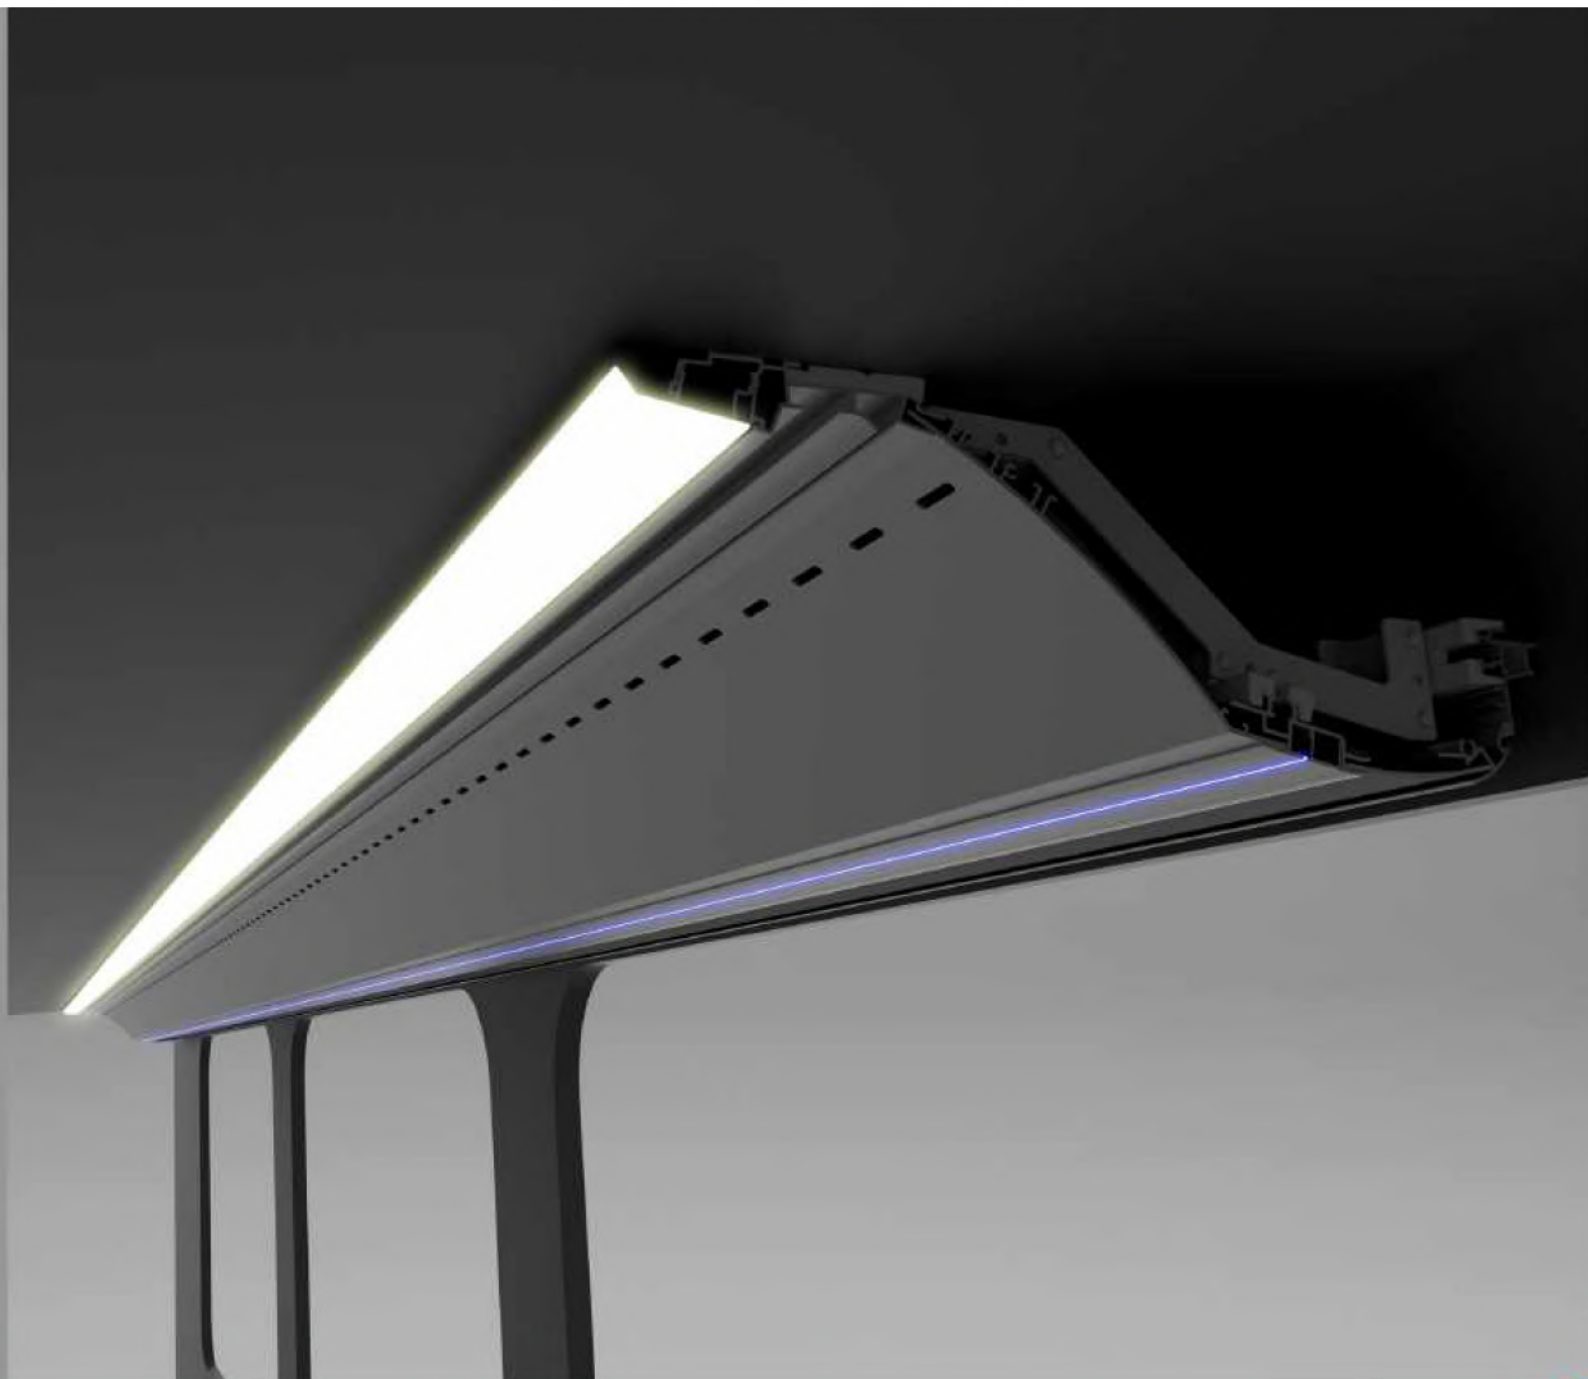

PRETTY AIR CHANNEL ONLY

PRETTY AIR CHANNEL ONLY

PRETTY AIR CHANNEL ONLY

Dimensions

PRETTY AIR CHANNEL ONLY
Lighting Options

PRETTY AIR CHANNEL ONLY

Please fill in the following

COLOUR OPTIONS

PROFILE COLOUR OPTIONS;

ANODIZED GRAY
BEIGE
BLACK
GRAY

ABS COLOUR OPTIONS;

BEIGE : RAL 1015
DARK BEIGE : RAL 1019
GRAY : RAL 7035
DARK GRAY : RAL 9023
MID GRAY : RAL 7037
BLACK : RAL 9005

LED COLOUR OPTIONS;

WARM WHITE
COOL WHITE
ORANGE
BLUE

END CAPS;

NOT AVAILABLE FOR THIS PRODUCT

PROFILE COLOUR

TOTAL LENGTH

Left Side mm

Right Side mm

LIGHTING OPTIONS

		LED STRIP COLOUR
1	Indirect Ceiling Lighting	<input type="text"/>
2	Ceiling Lighting	<input type="text"/>
3	Second Indirect Ceiling Lighting	<input type="text"/>
4	Slim Line Lighting	<input type="text"/>
5	Window Side Lighting Channel	<input type="text"/>