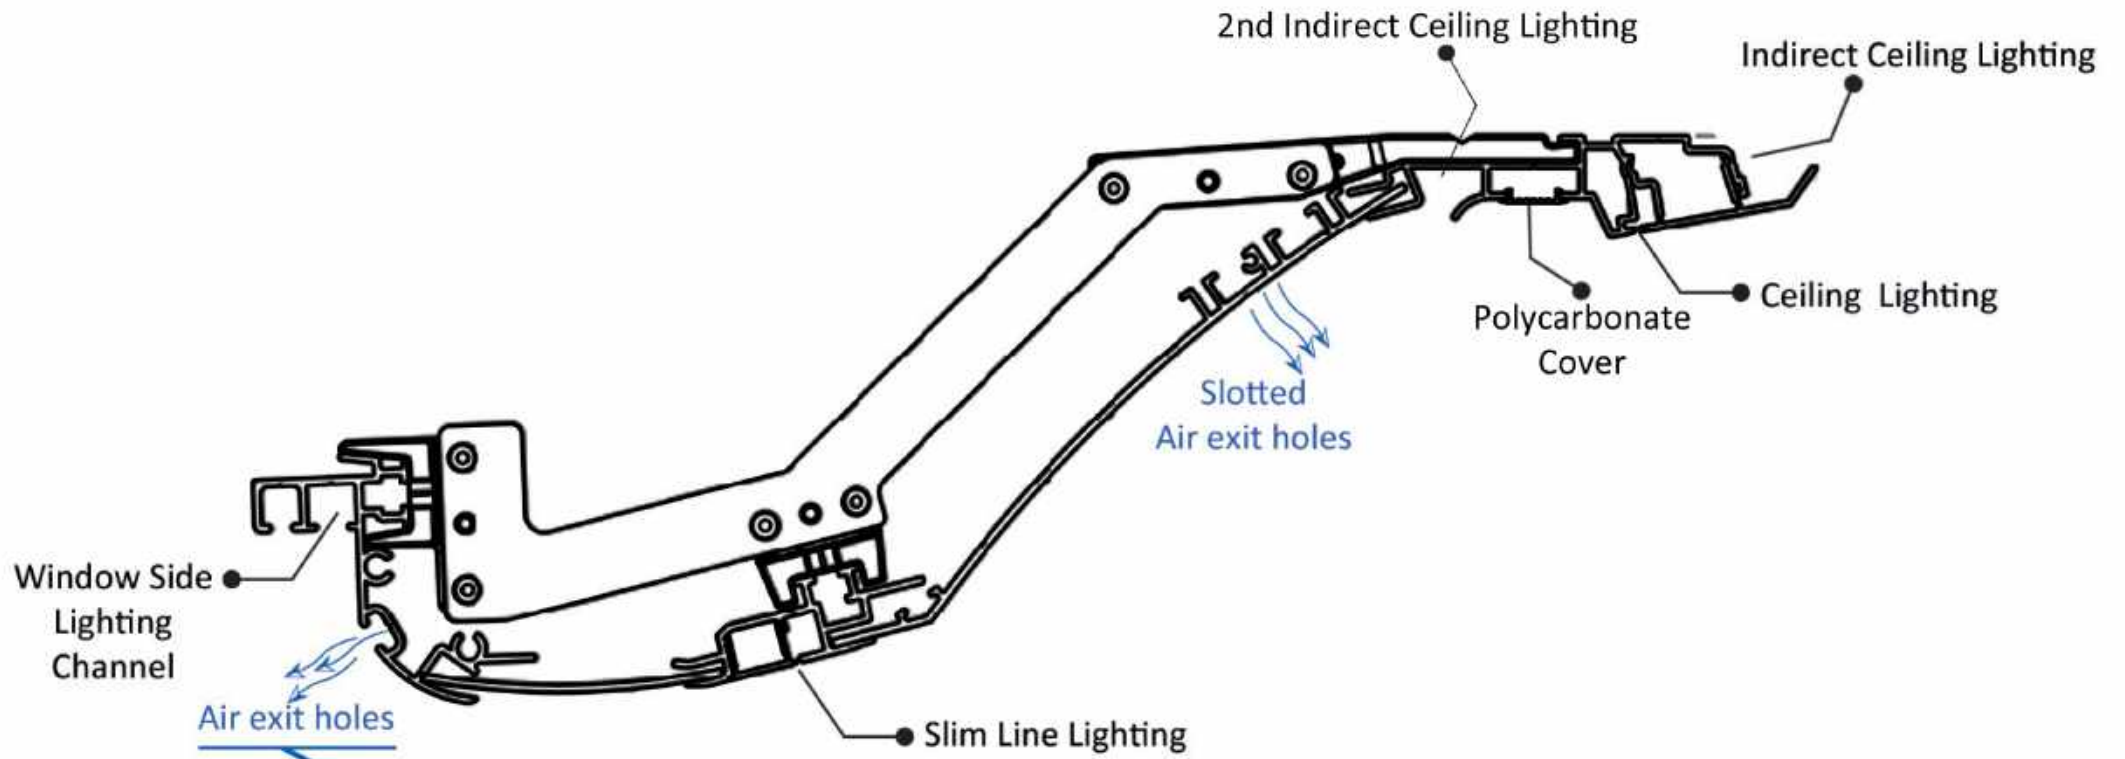

PRETTY AIR CHANNEL ONLY
Lighting Options

PRETTY AIR CHANNEL ONLY

Please fill in the following

COLOUR OPTIONS

PROFILE COLOUR OPTIONS;

ANODIZED GRAY
BEIGE
BLACK
GRAY

ABS COLOUR OPTIONS;

BEIGE : RAL 1015
DARK BEIGE : RAL 1019
GRAY : RAL 7035
DARK GRAY : RAL 9023
MID GRAY : RAL 7037
BLACK : RAL 9005

LED COLOUR OPTIONS;

WARM WHITE
COOL WHITE
ORANGE
BLUE

END CAPS;

NOT AVAILABLE FOR THIS PRODUCT

PROFILE COLOUR

TOTAL LENGTH

Left Side mm

Right Side mm

LIGHTING OPTIONS

		LED STRIP COLOUR
1	Indirect Ceiling Lighting	____
2	Ceiling Lighting	____
3	Second Indirect Ceiling Lighting	____
4	Slim Line Lighting	____
5	Window Side Lighting Channel	____

WINDOW SIDE ABS PANEL COLOUR OPTION

ABS Colour Code: RAL.....

Thank you for choosing our products.