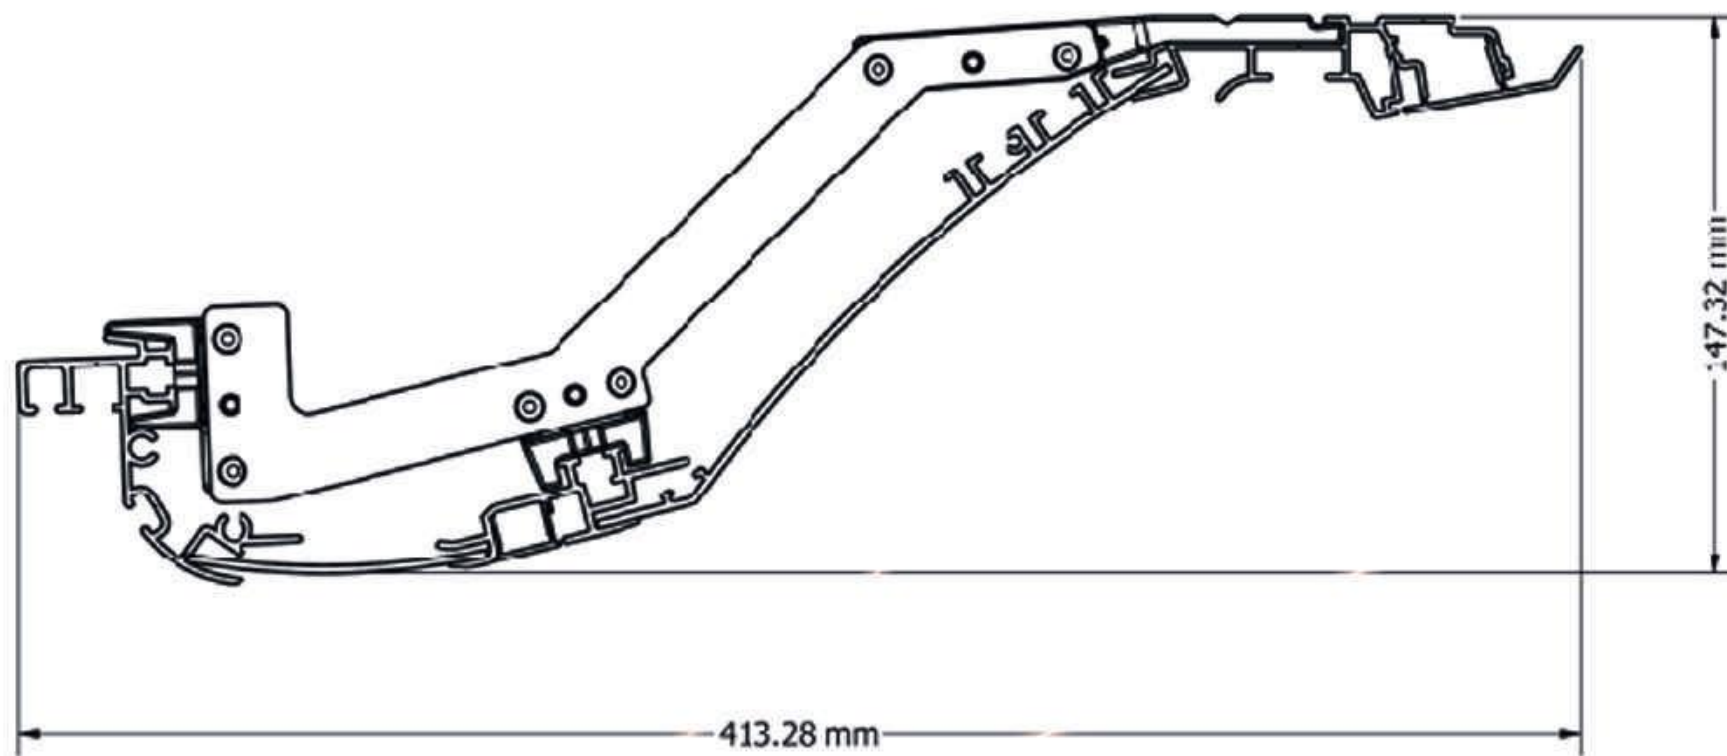

PRETTY AIR CHANNEL ONLY

PRETTY AIR CHANNEL ONLY

PRETTY AIR CHANNEL ONLY

Dimensions

PRETTY AIR CHANNEL ONLY
Lighting Options

PRETTY AIR CHANNEL ONLY

Please fill in the following

COLOUR OPTIONS

WARM WHITE
COOL WHITE
ORANGE
BLUE

END CAPS;

NOT AVAILABLE FOR THIS PRODUCT

PROFILE COLOUR

TOTAL LENGTH

Left Side mm

Right Side mm

LIGHTING OPTIONS

		LED STRIP COLOUR
1	Indirect Ceiling Lighting	<input type="text"/>
2	Ceiling Lighting	<input type="text"/>
3	Second Indirect Ceiling Lighting	<input type="text"/>
4	Slim Line Lighting	<input type="text"/>
5	Window Side Lighting Channel	<input type="text"/>