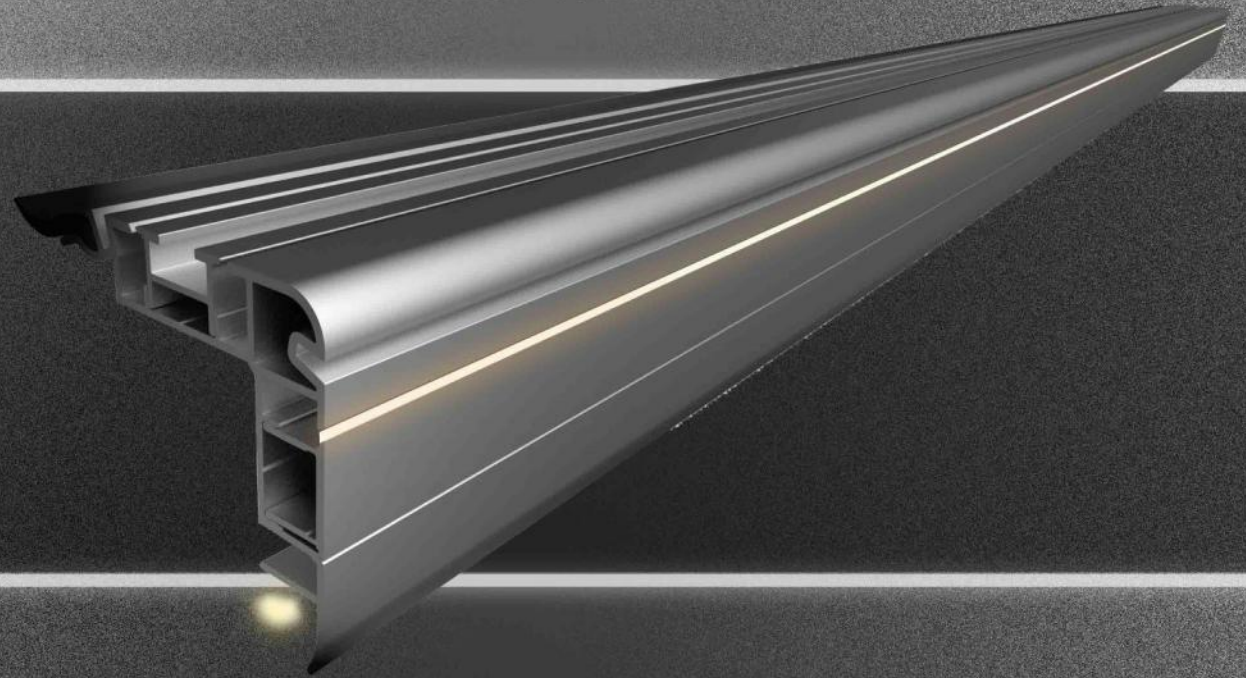

SIRIUS
DOUBLE LIGHTED BELOW WINDOW PROFILE

With curtain rail.
AP_0151

Without curtain rail.
AP_0150

SIRIUS
DOUBLE LIGHTED BELOW WINDOW PROFILE
with USB

With curtain rail.
AP_0151

Without curtain rail.
AP_0150

SIRIUS
DOUBLE LIGHTED BELOW WINDOW PROFILE
with USB

with curtain rail.
covered with artificial leather.

without curtain rail.
covered with artificial leather.

SIRIUS
DOUBLE LIGHTED BELOW WINDOW PROFILE
WITH CURTAIN RAIL
AP_0151

SIRIUS
DOUBLE LIGHTED BELOW WINDOW PROFILE
AP_0150