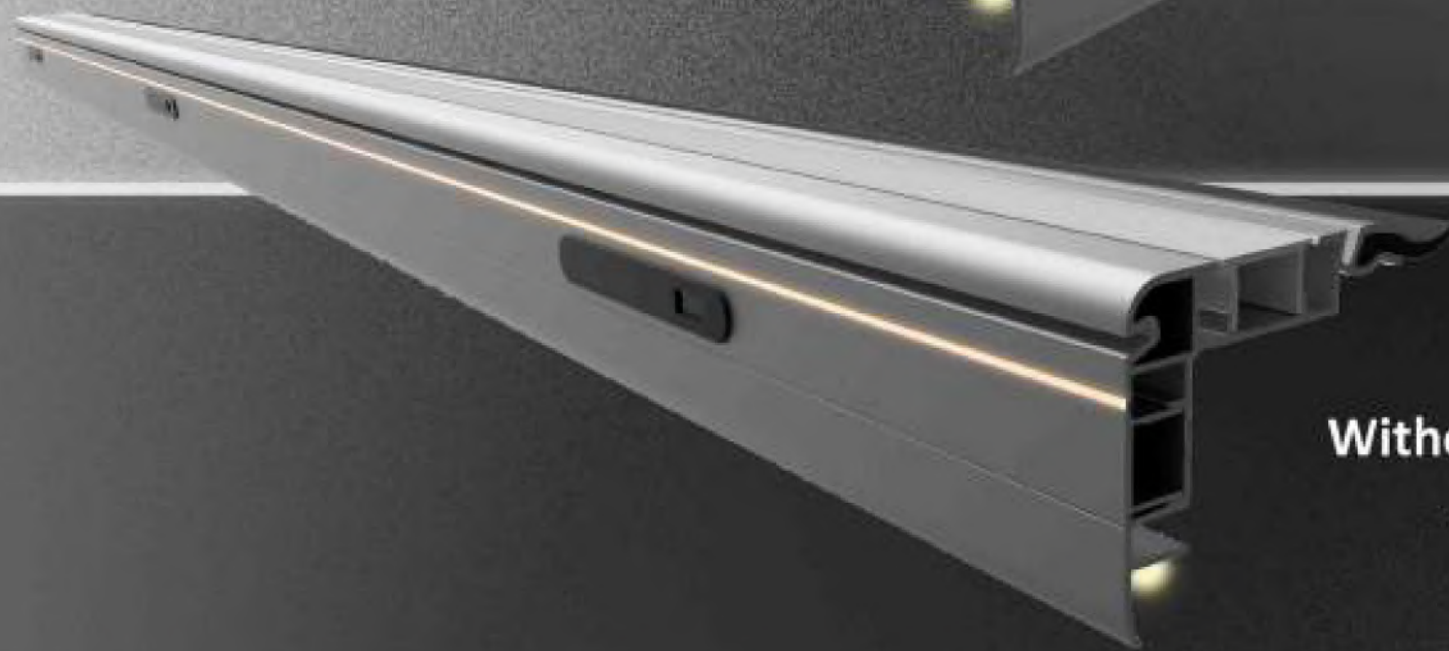

SIRIUS
DOUBLE LIGHTED BELOW WINDOW PROFILE

With curtain rail.
AP_0151

Without curtain rail.
AP_0150

SIRIUS
DOUBLE LIGHTED BELOW WINDOW PROFILE
with USB

With curtain rail.
AP_0151

Without curtain rail.
AP_0150

SIRIUS
DOUBLE LIGHTED BELOW WINDOW PROFILE
with USB

with curtain rail.
covered with artificial leather.

without curtain rail.
covered with artificial leather.

SIRIUS
DOUBLE LIGHTED BELOW WINDOW PROFILE
WITH CURTAIN RAIL
AP_0151

SIRIUS
DOUBLE LIGHTED BELOW WINDOW PROFILE
AP_0150