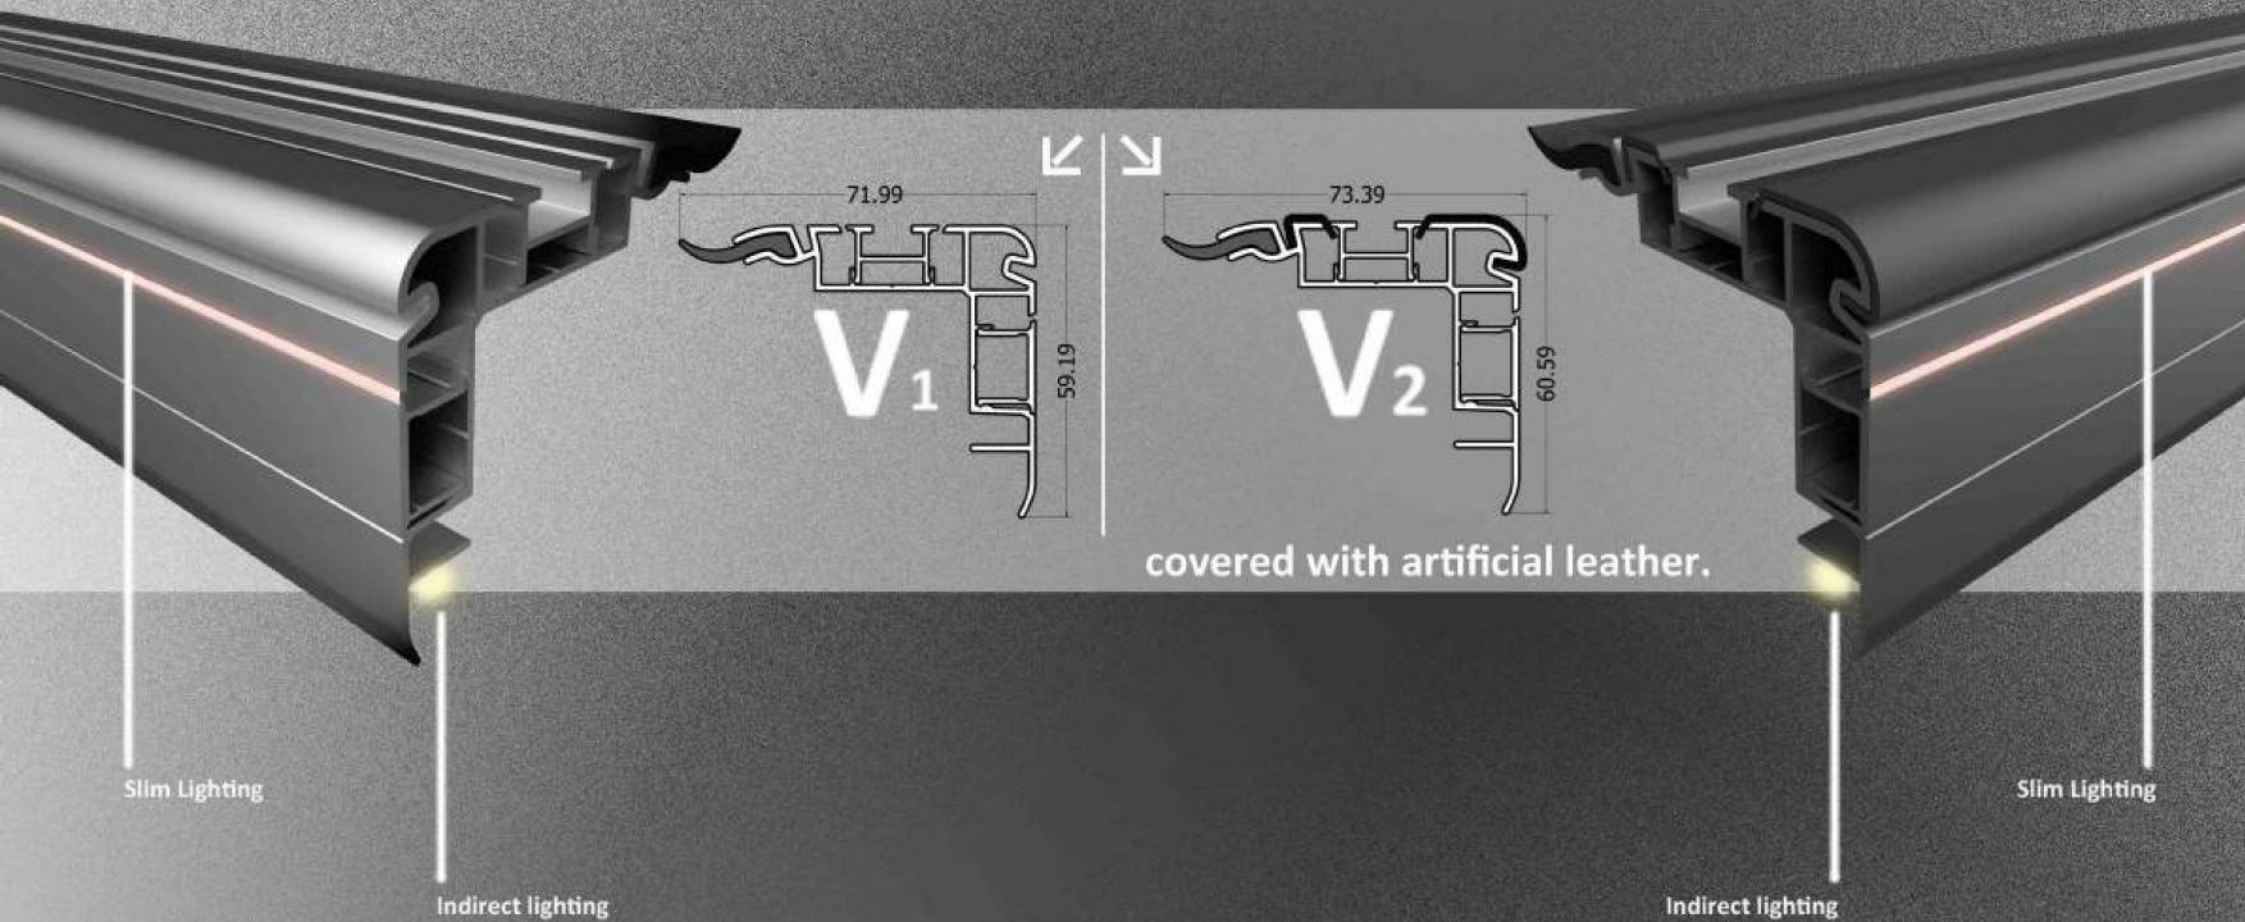

SIRIUS
DOUBLE LIGHTED BELOW WINDOW PROFILE

With curtain rail.
AP_0151

Without curtain rail.
AP_0150

SIRIUS
DOUBLE LIGHTED BELOW WINDOW PROFILE
with USB

With curtain rail.
AP_0151

Without curtain rail.
AP_0150

SIRIUS
DOUBLE LIGHTED BELOW WINDOW PROFILE
with USB

with curtain rail.
covered with artificial leather.

without curtain rail.
covered with artificial leather.

SIRIUS
DOUBLE LIGHTED BELOW WINDOW PROFILE
WITH CURTAIN RAIL
AP_0151

SIRIUS
DOUBLE LIGHTED BELOW WINDOW PROFILE
AP_0150