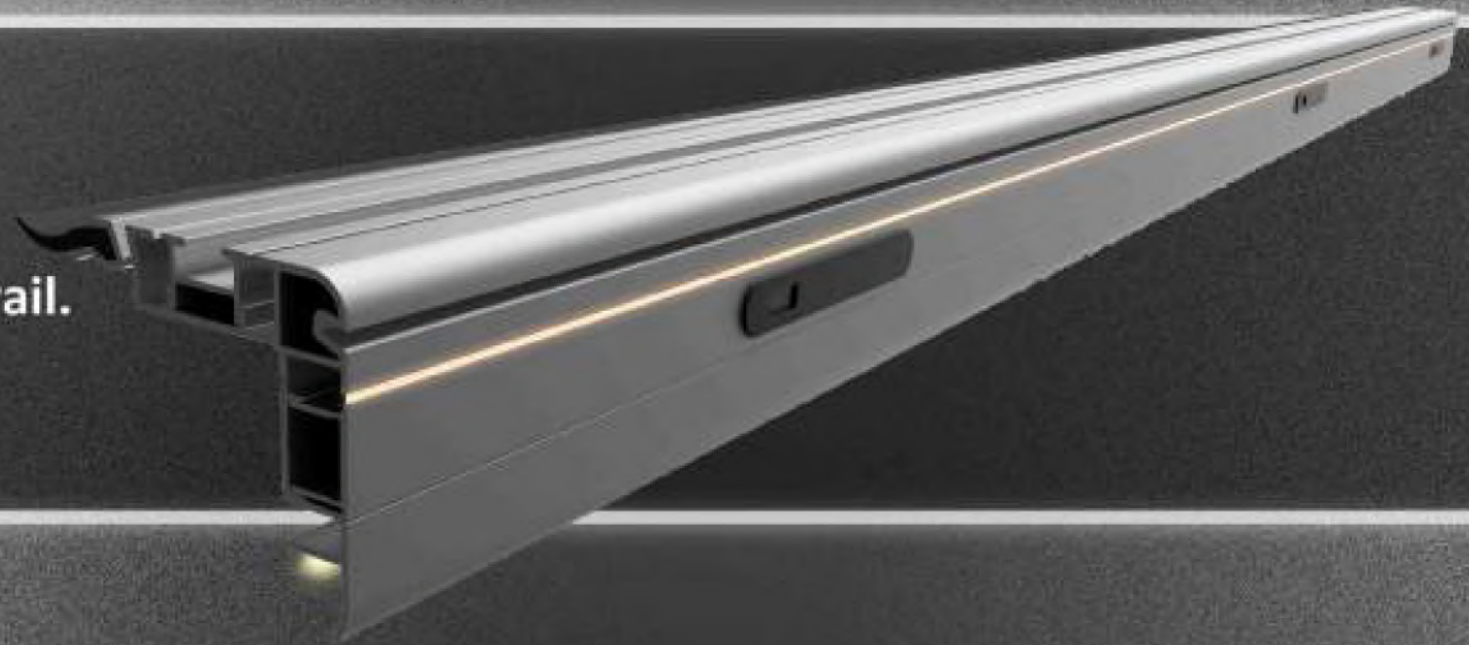

SIRIUS
DOUBLE LIGHTED BELOW WINDOW PROFILE

With curtain rail.
AP_0151

Without curtain rail.
AP_0150

SIRIUS
DOUBLE LIGHTED BELOW WINDOW PROFILE
with USB

With curtain rail.
AP_0151

Without curtain rail.
AP_0150

SIRIUS
DOUBLE LIGHTED BELOW WINDOW PROFILE
with USB

with curtain rail.
covered with artificial leather.

without curtain rail.
covered with artificial leather.

SIRIUS
DOUBLE LIGHTED BELOW WINDOW PROFILE
WITH CURTAIN RAIL
AP_0151

SIRIUS
DOUBLE LIGHTED BELOW WINDOW PROFILE
AP_0150