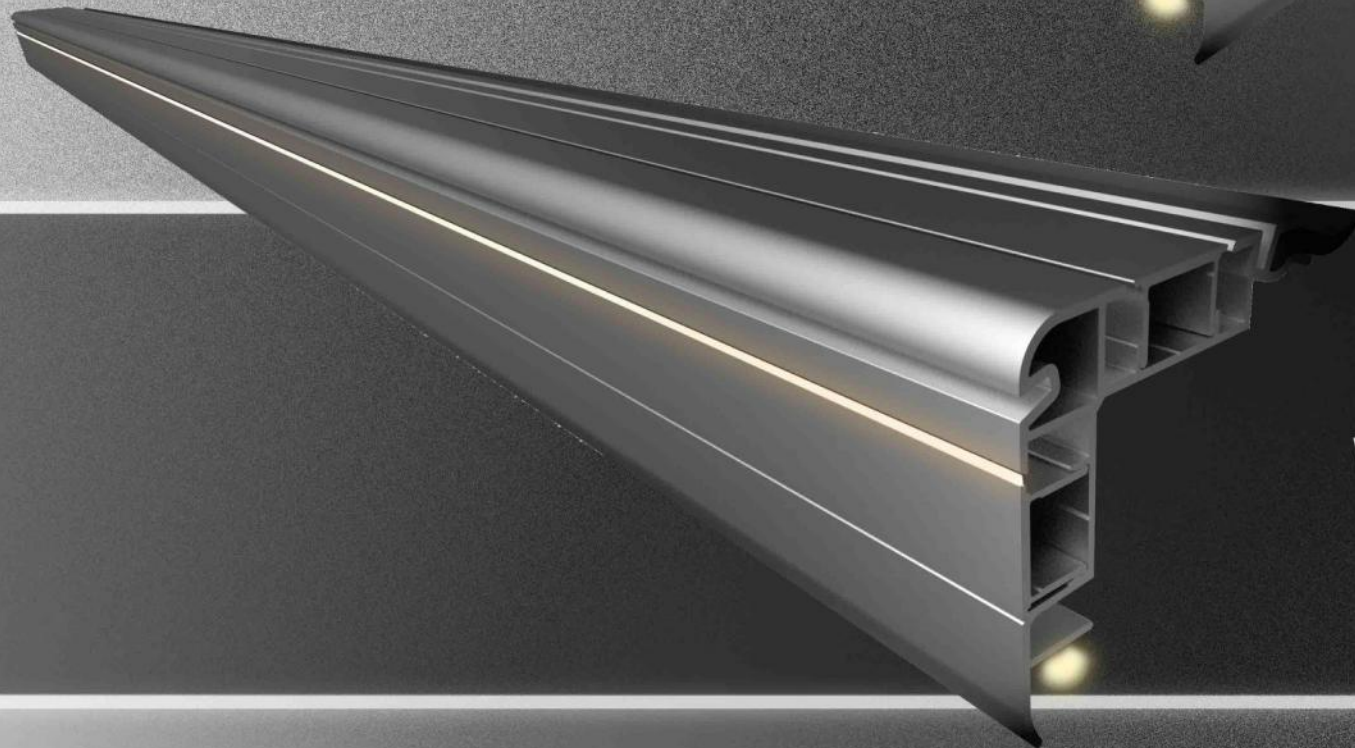

SIRIUS
DOUBLE LIGHTED BELOW WINDOW PROFILE

With curtain rail.
AP_0151

Without curtain rail.
AP_0150

SIRIUS
DOUBLE LIGHTED BELOW WINDOW PROFILE
with USB

With curtain rail.
AP_0151

Without curtain rail.
AP_0150

SIRIUS
DOUBLE LIGHTED BELOW WINDOW PROFILE
with USB

with curtain rail.
covered with artificial leather.

without curtain rail.
covered with artificial leather.

SIRIUS
DOUBLE LIGHTED BELOW WINDOW PROFILE
WITH CURTAIN RAIL
AP_0151

SIRIUS
DOUBLE LIGHTED BELOW WINDOW PROFILE
AP_0150