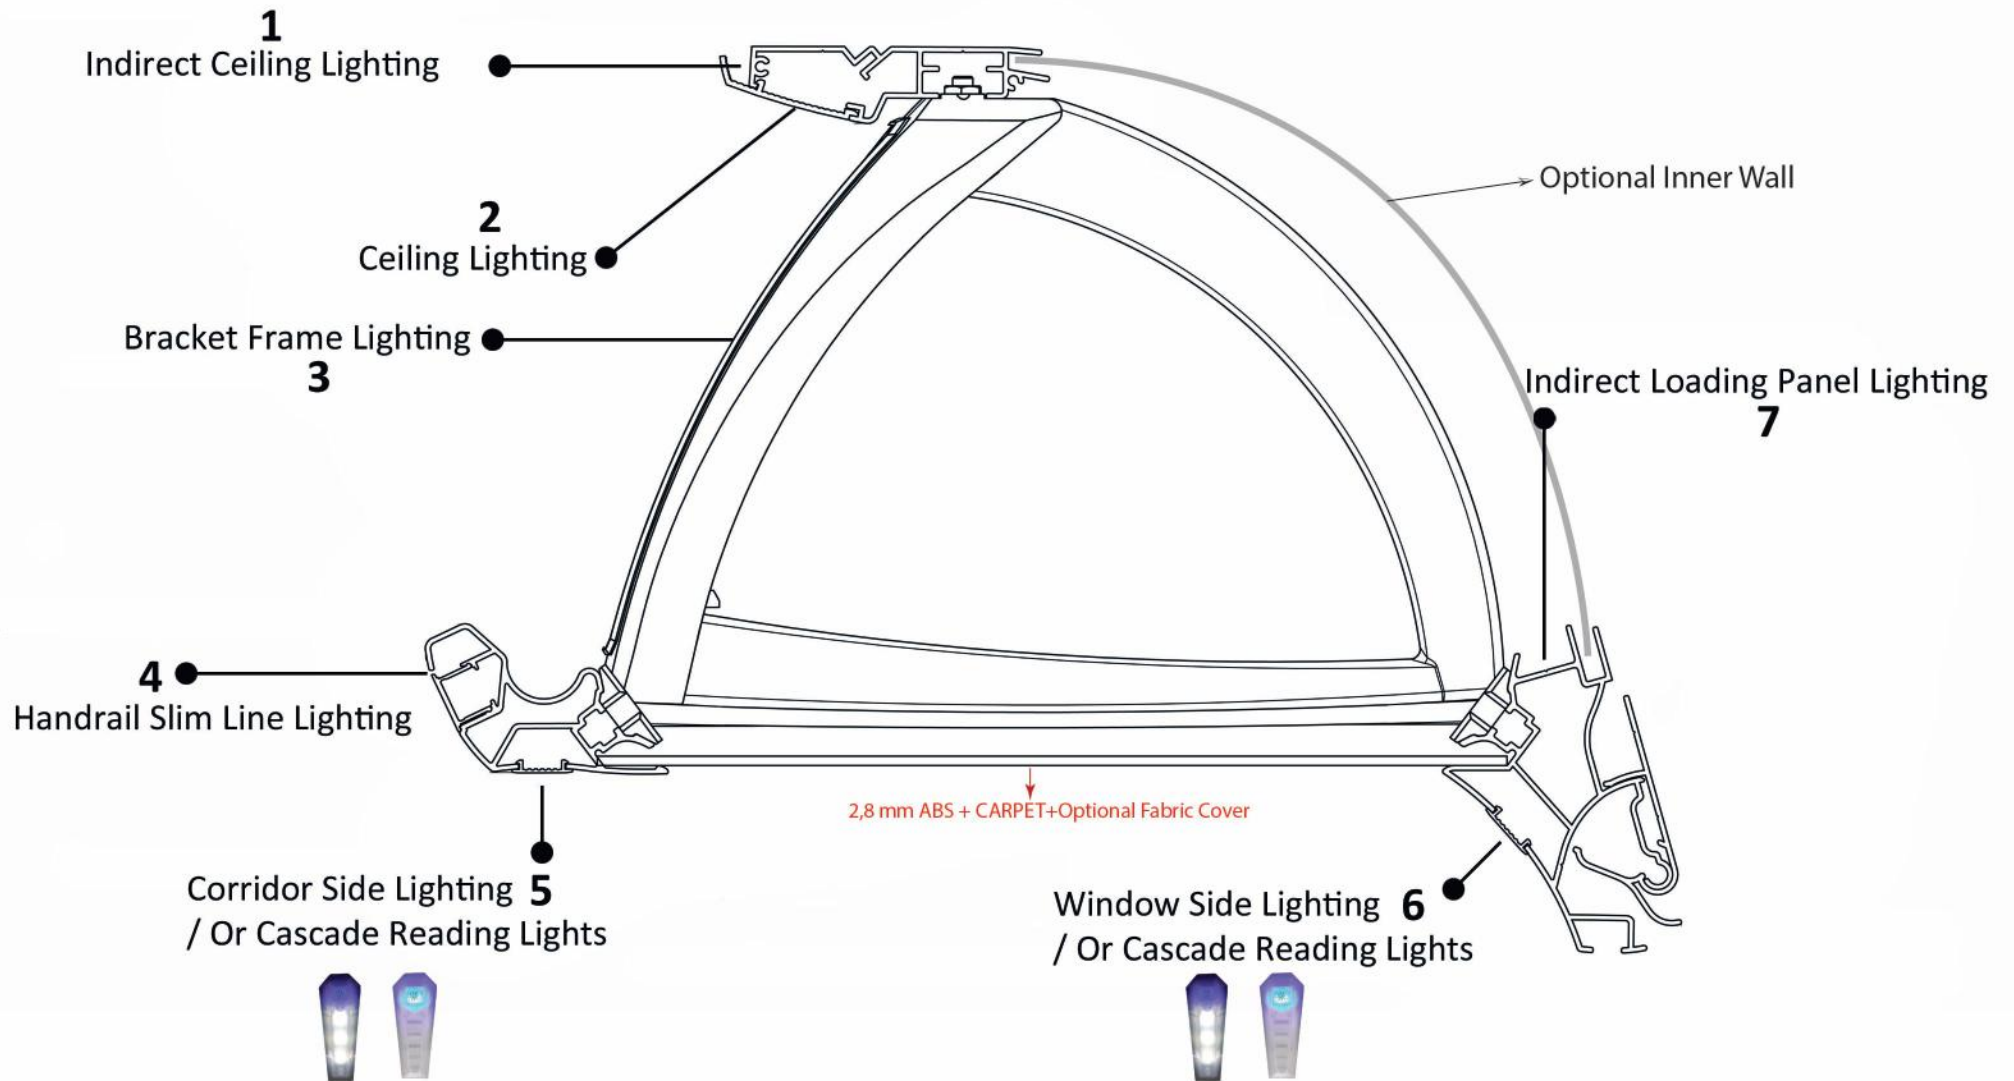

ZENITH LUGGAGE RACK ONLY DOUBLE LINE

ZENITH LUGGAGE RACK ONLY DOUBLE LINE
Dimensions

All dimensions are standard.

ZENITH LUGGAGE RACK ONLY DOUBLE LINE Lighting Options

ZENITH LUGGAGE RACK ONLY DOUBLE LINE