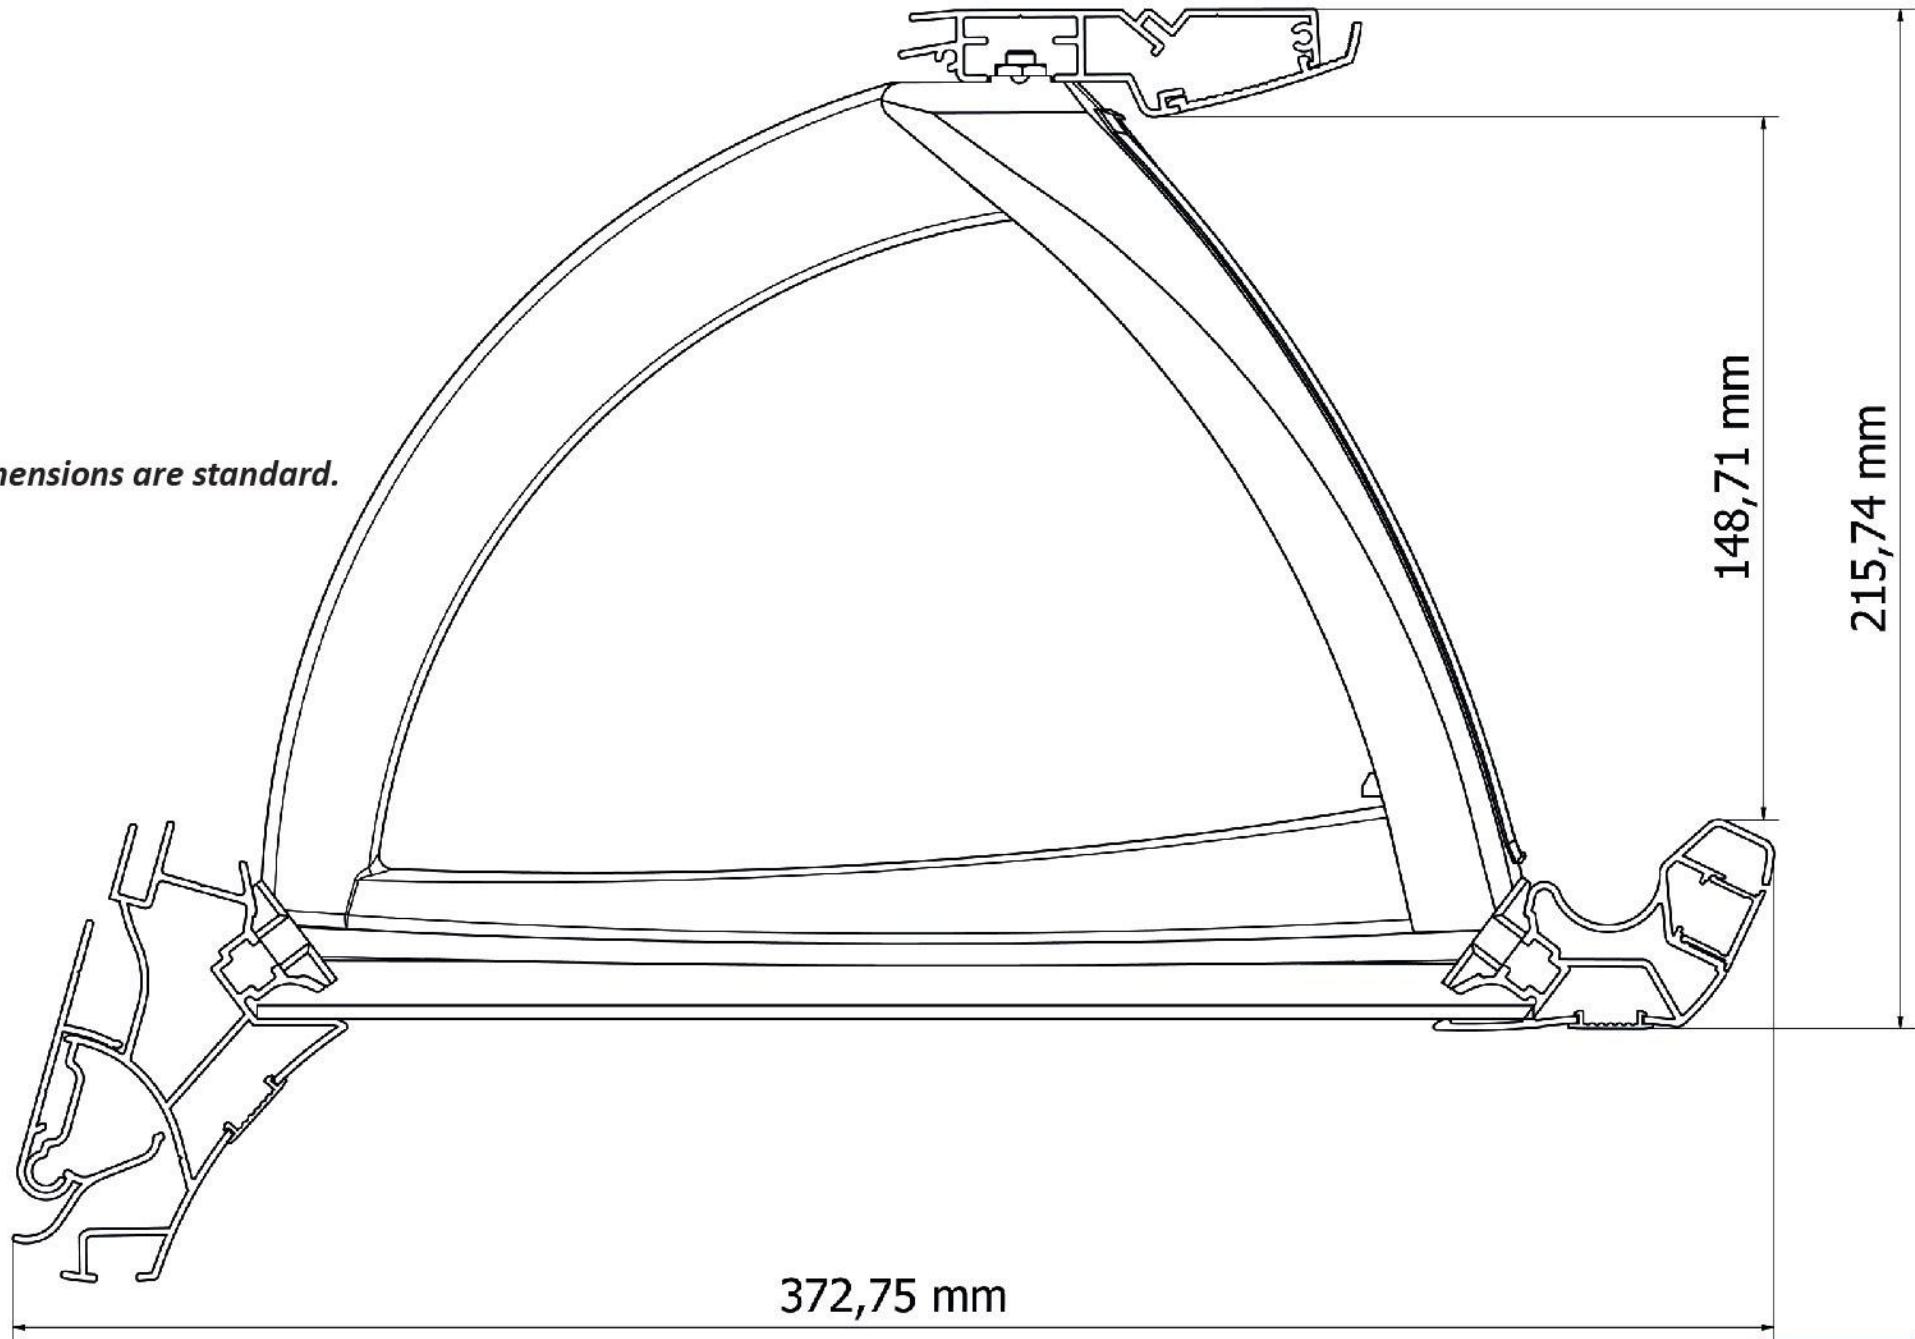

ZENITH LUGGAGE RACK ONLY DOUBLE LINE

ZENITH LUGGAGE RACK ONLY DOUBLE LINE
Dimensions

All dimensions are standard.

ZENITH LUGGAGE RACK ONLY DOUBLE LINE Lighting Options

ZENITH LUGGAGE RACK ONLY DOUBLE LINE