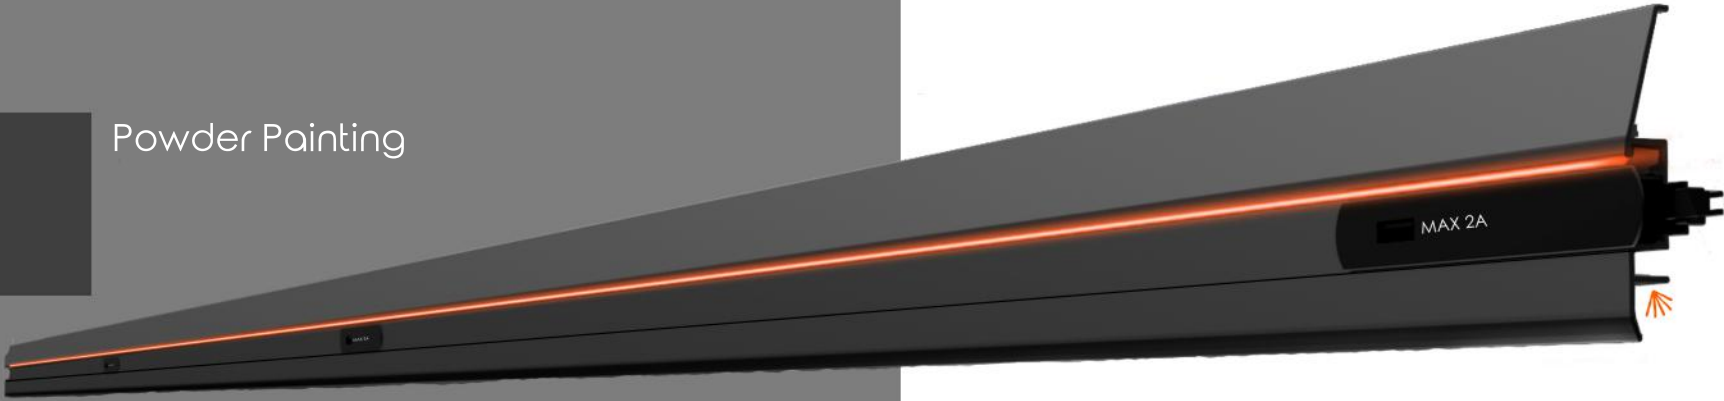

# ELITE BELOW WINDOW LIGHT PROFILE VERSION 2

# ELITE BELOW WINDOW LIGHT PROFILE VERSION 2

Mahogany Coating

Powder Painting

Anodized Coating

 Indirect Light

# ELITE BELOW WINDOW LIGHT PROFILE VERSION 2

Without Plastic Frames

With USB Plug / Backlighted Plastic Frame  
\*Seat Lettering or Company Logo

Without USB Plug / Backlighted Plastic Frame  
\*Seat Lettering or Company Logo