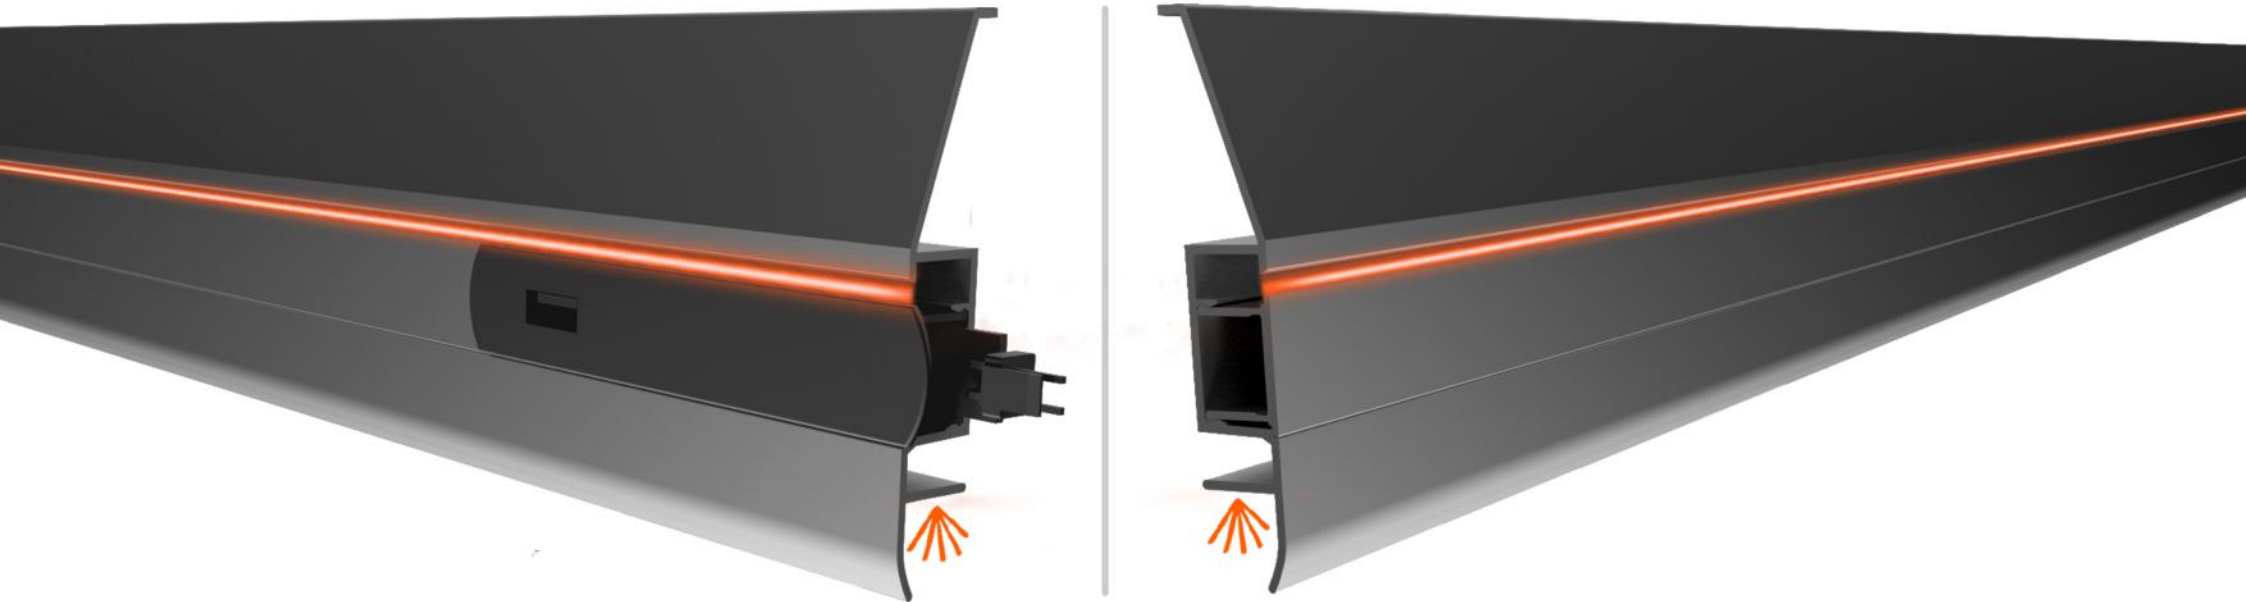

# ELITE BELOW WINDOW LIGHT PROFILE VERSION 2

# ELITE BELOW WINDOW LIGHT PROFILE VERSION 2

Mahogany Coating

Powder Painting

Anodized Coating

 Indirect Light

# ELITE BELOW WINDOW LIGHT PROFILE VERSION 2

Without Plastic Frames

With USB Plug / Backlighted Plastic Frame  
\*Seat Lettering or Company Logo

Without USB Plug / Backlighted Plastic Frame  
\*Seat Lettering or Company Logo