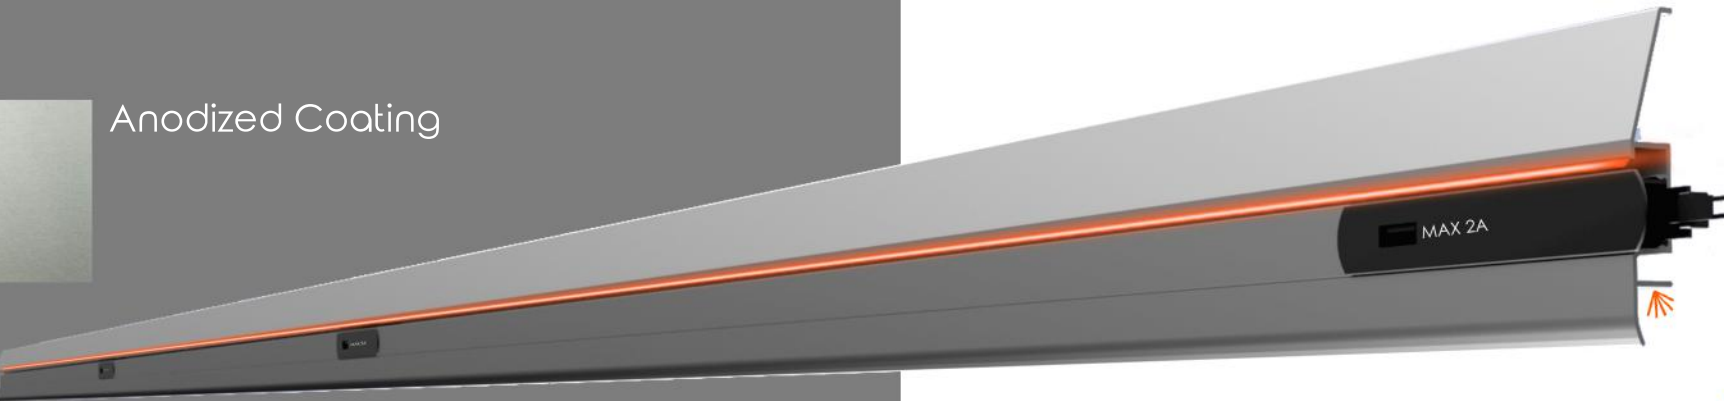

# ELITE BELOW WINDOW LIGHT PROFILE VERSION 2

Mahogany Coating

Powder Painting

Anodized Coating

 Indirect Light

# ELITE BELOW WINDOW LIGHT PROFILE VERSION 2

Without Plastic Frames

With USB Plug / Backlighted Plastic Frame  
\*Seat Lettering or Company Logo

Without USB Plug / Backlighted Plastic Frame  
\*Seat Lettering or Company Logo