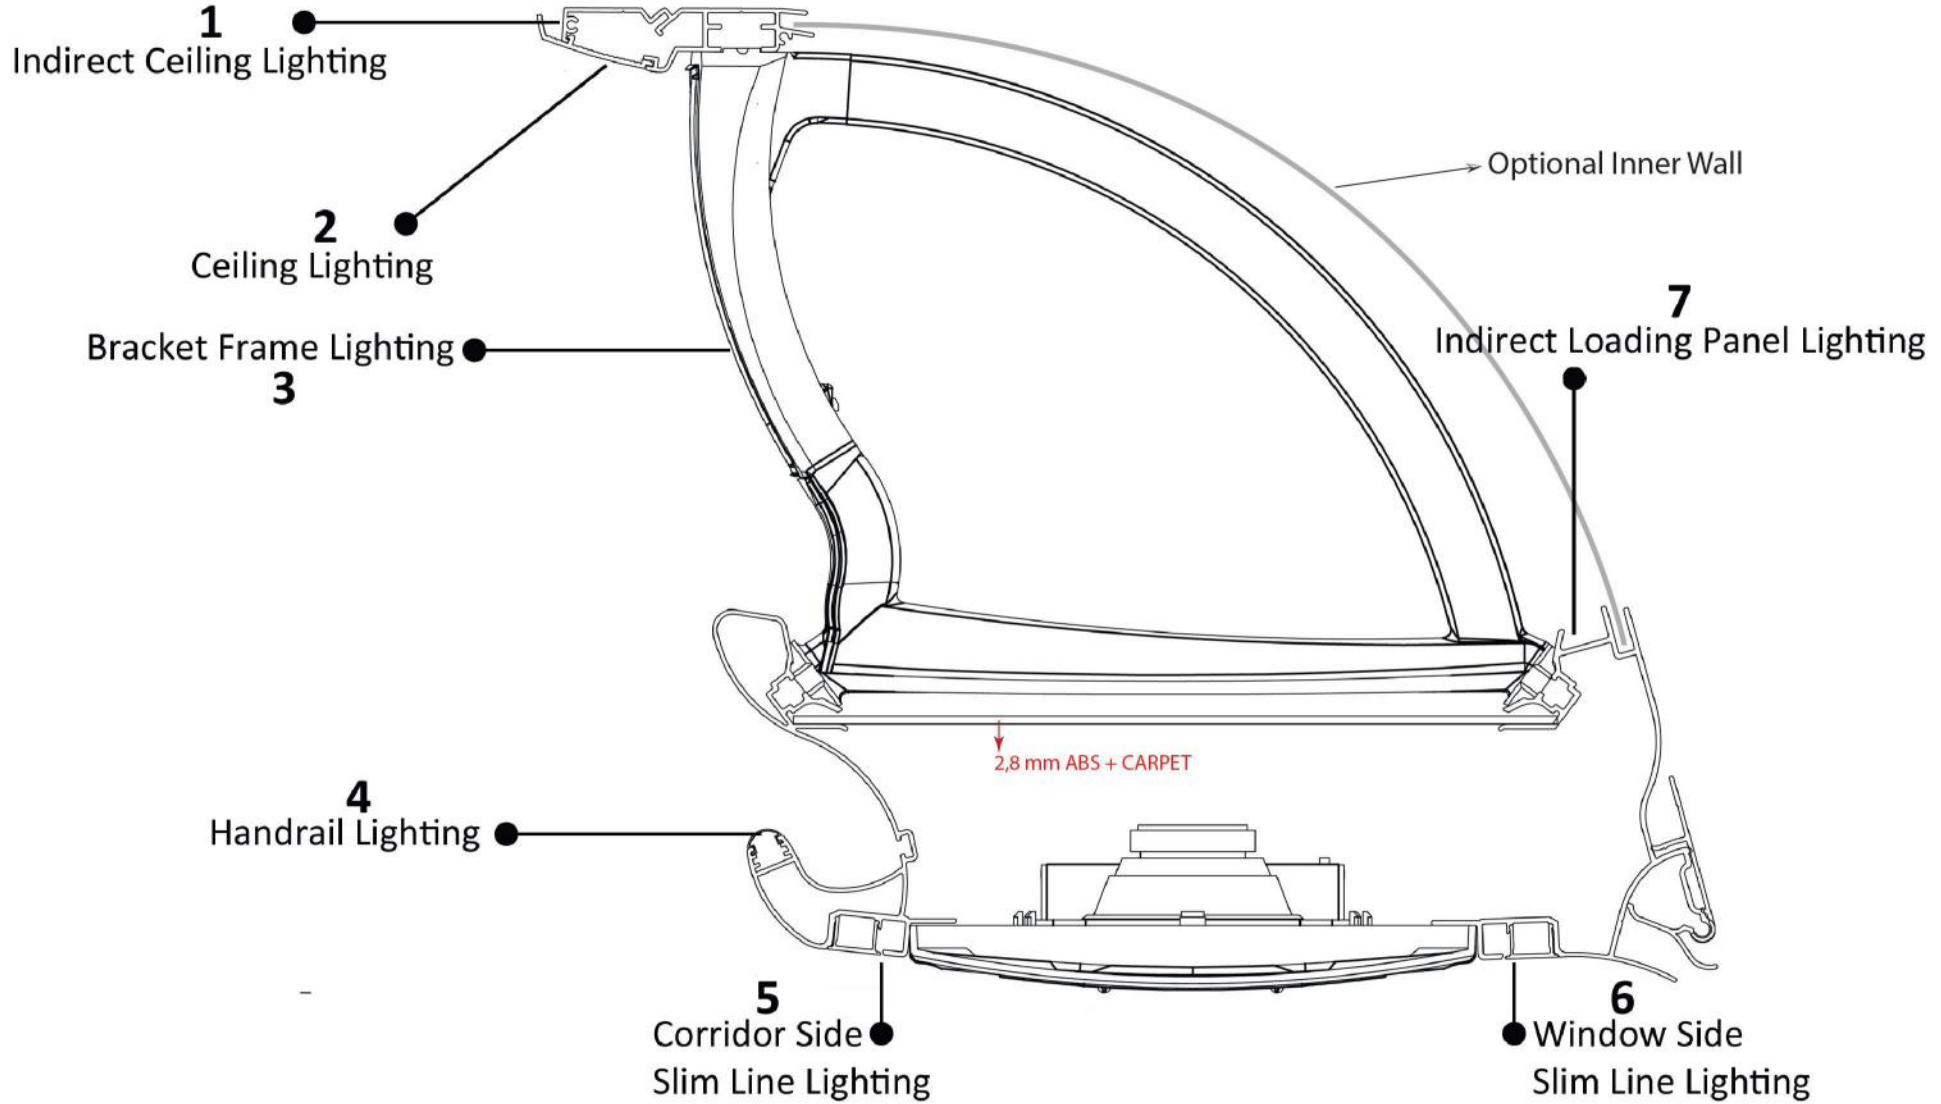

LONG ZENITH LUGGAGE RACK & AIR CHANNEL

LONG ZENITH LUGGAGE RACK & AIR CHANNEL

Lighting Options

LONG ZENITH LUGGAGE RACK & AIR CHANNEL
Dimensions

All dimensions are standard.

LONG ZENITH LUGGAGE RACK & AIR CHANNEL