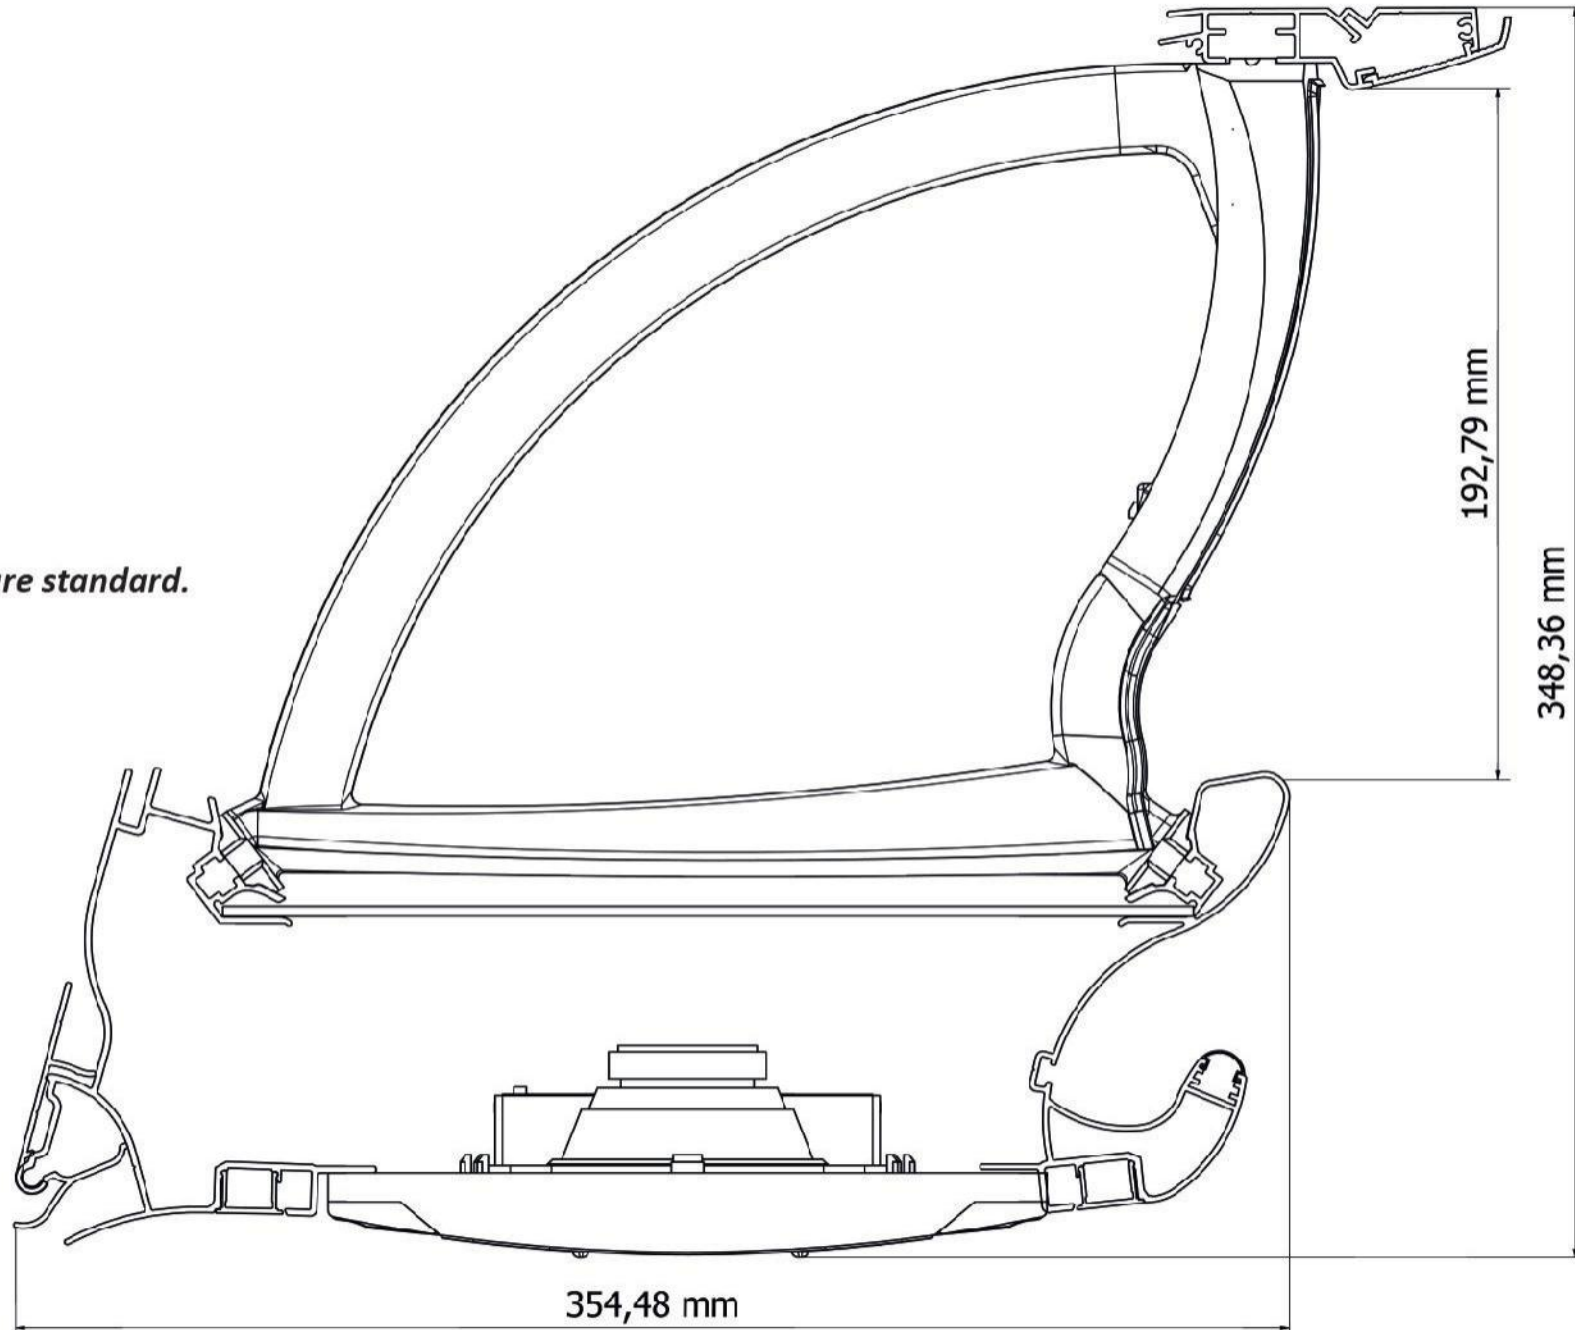

LONG ZENITH LUGGAGE RACK & AIR CHANNEL

LONG ZENITH LUGGAGE RACK & AIR CHANNEL

Lighting Options

LONG ZENITH LUGGAGE RACK & AIR CHANNEL
Dimensions

All dimensions are standard.

LONG ZENITH LUGGAGE RACK & AIR CHANNEL