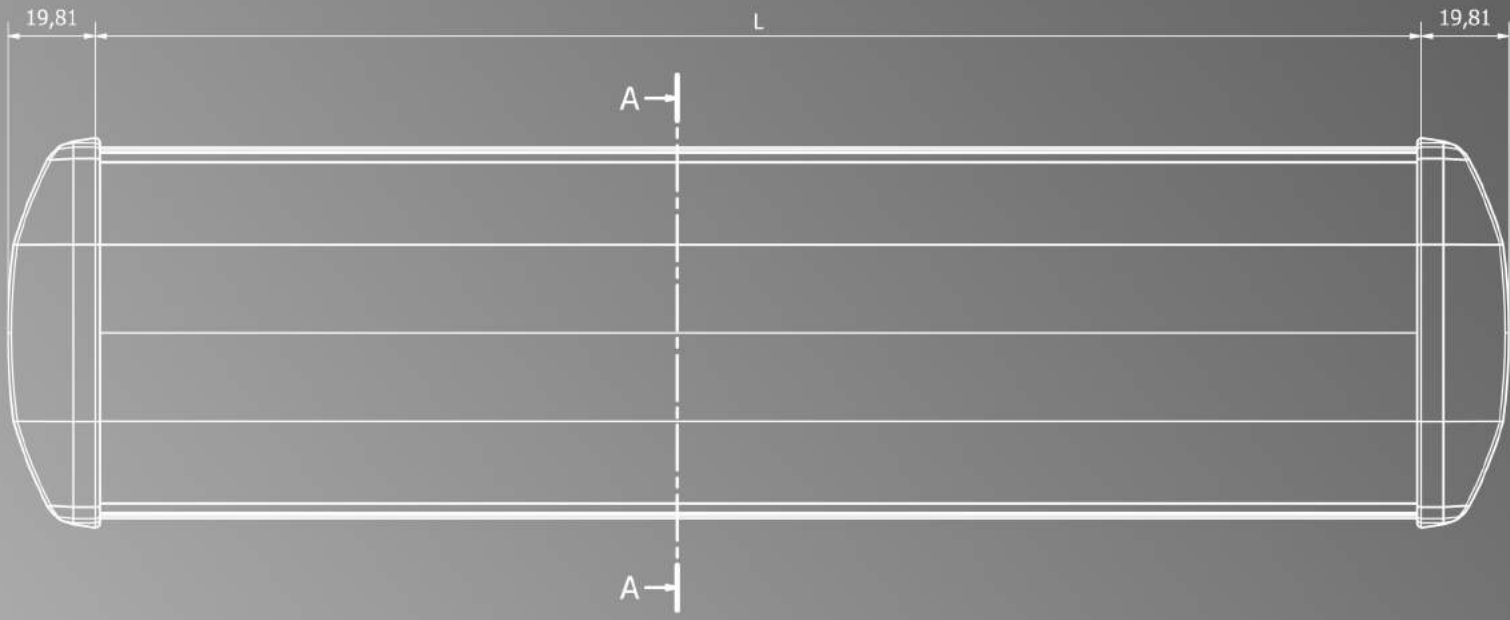

# SLIM LIGHTING PROFILE

Night Light ( Polycarbon )

Night Lights

End Caps

Led Reading Lights

Polycarbon

A-A ( 1 : 1 )