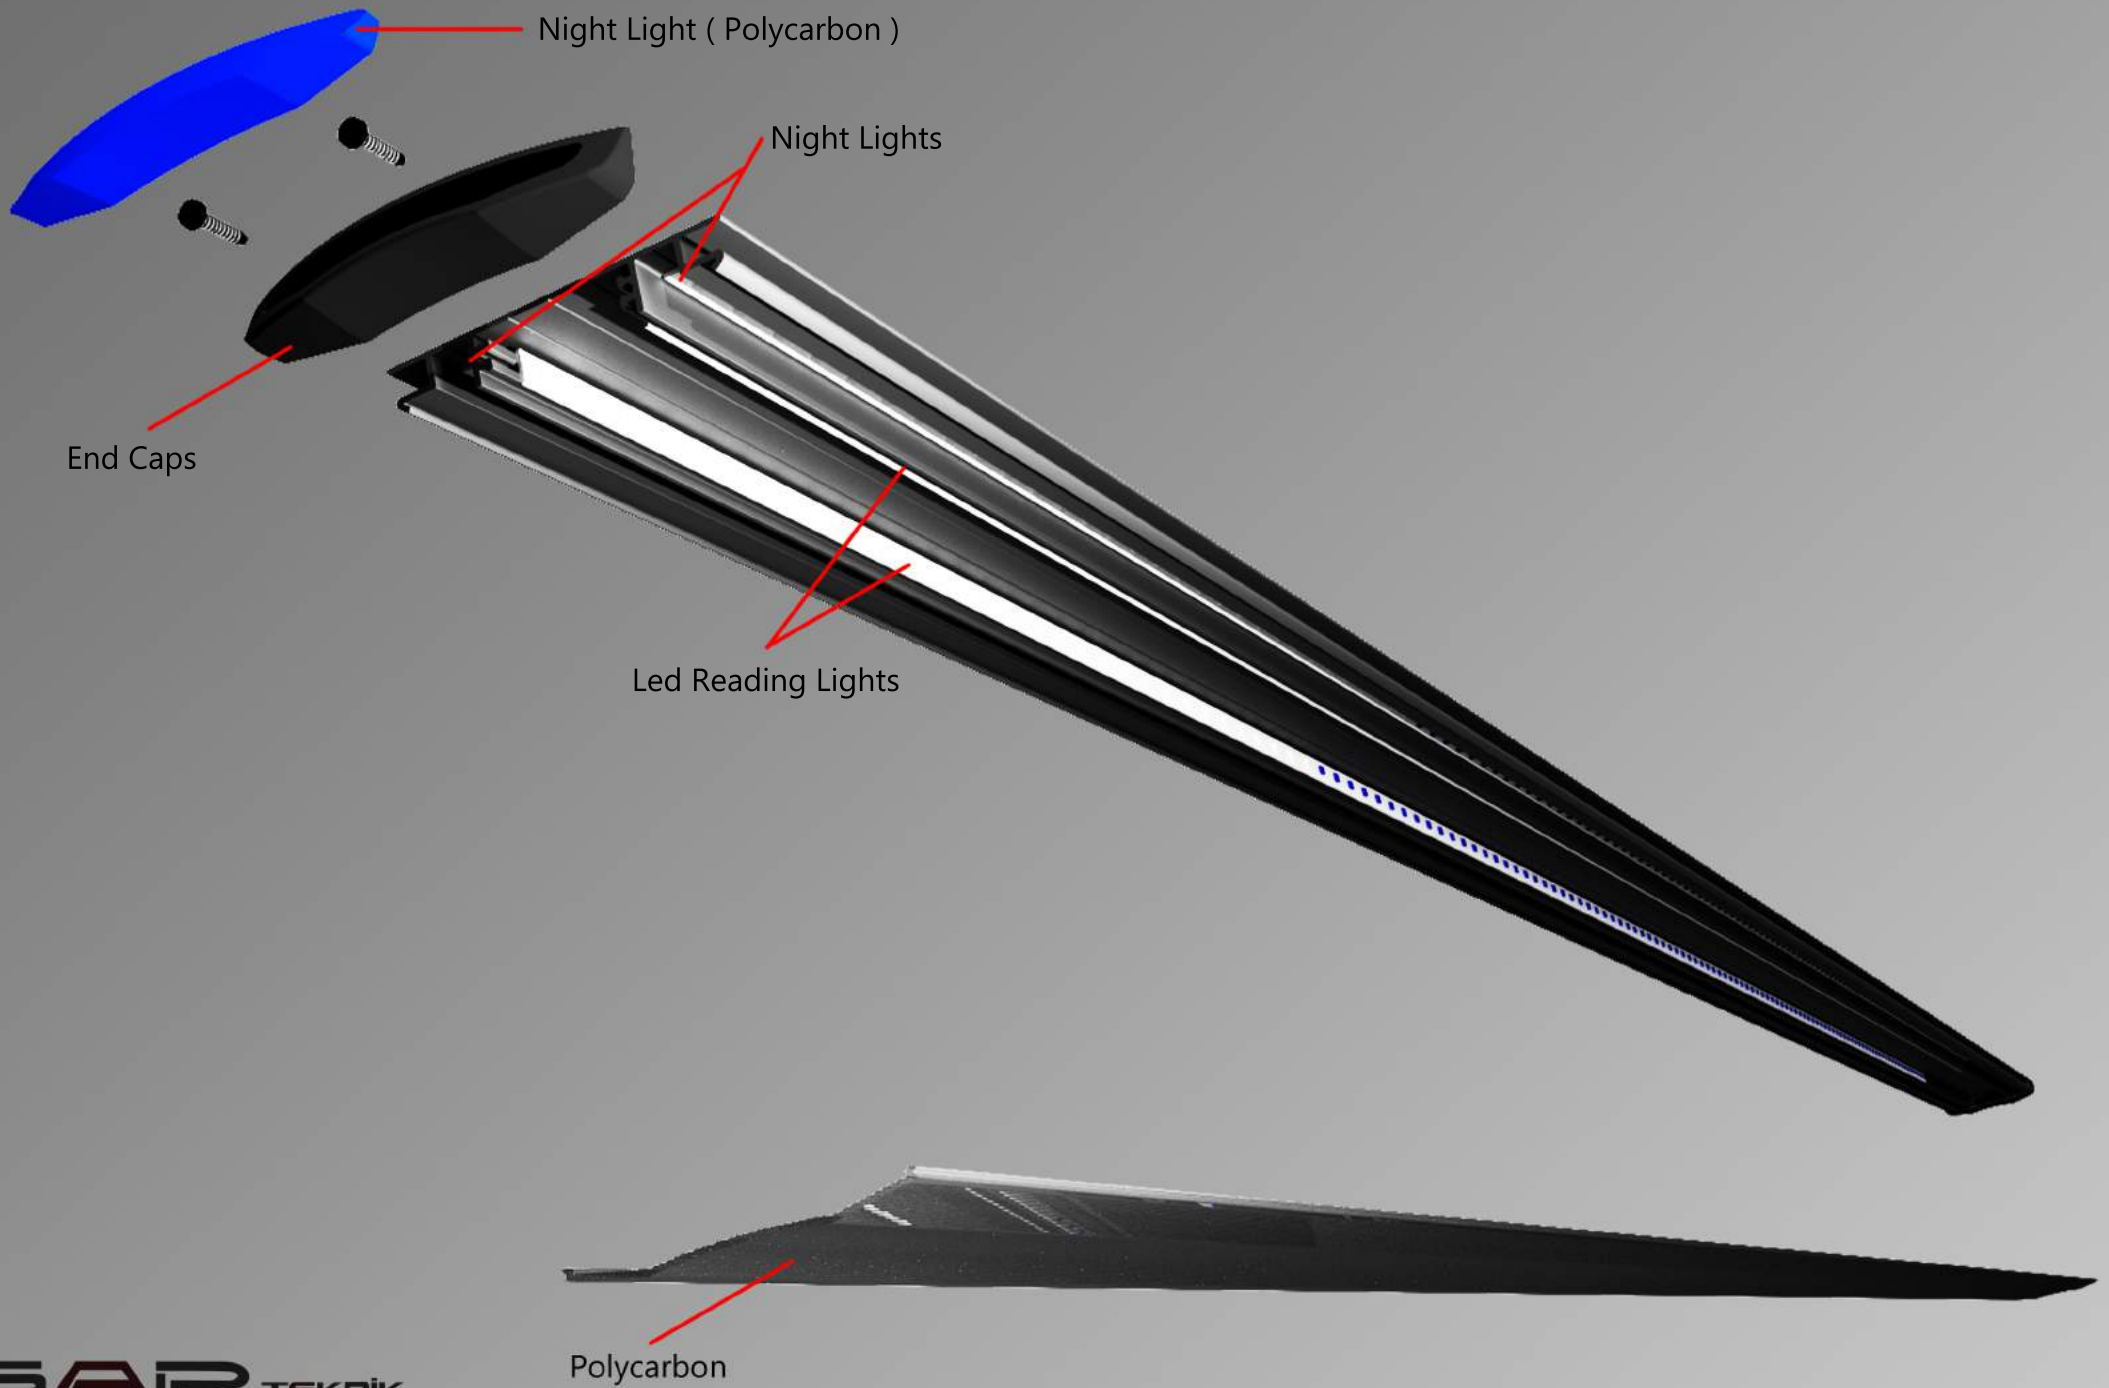

# SLIM LIGHTING PROFILE

Night Light ( Polycarbon )

Night Lights

End Caps

Led Reading Lights

Polycarbon

A-A ( 1 : 1 )