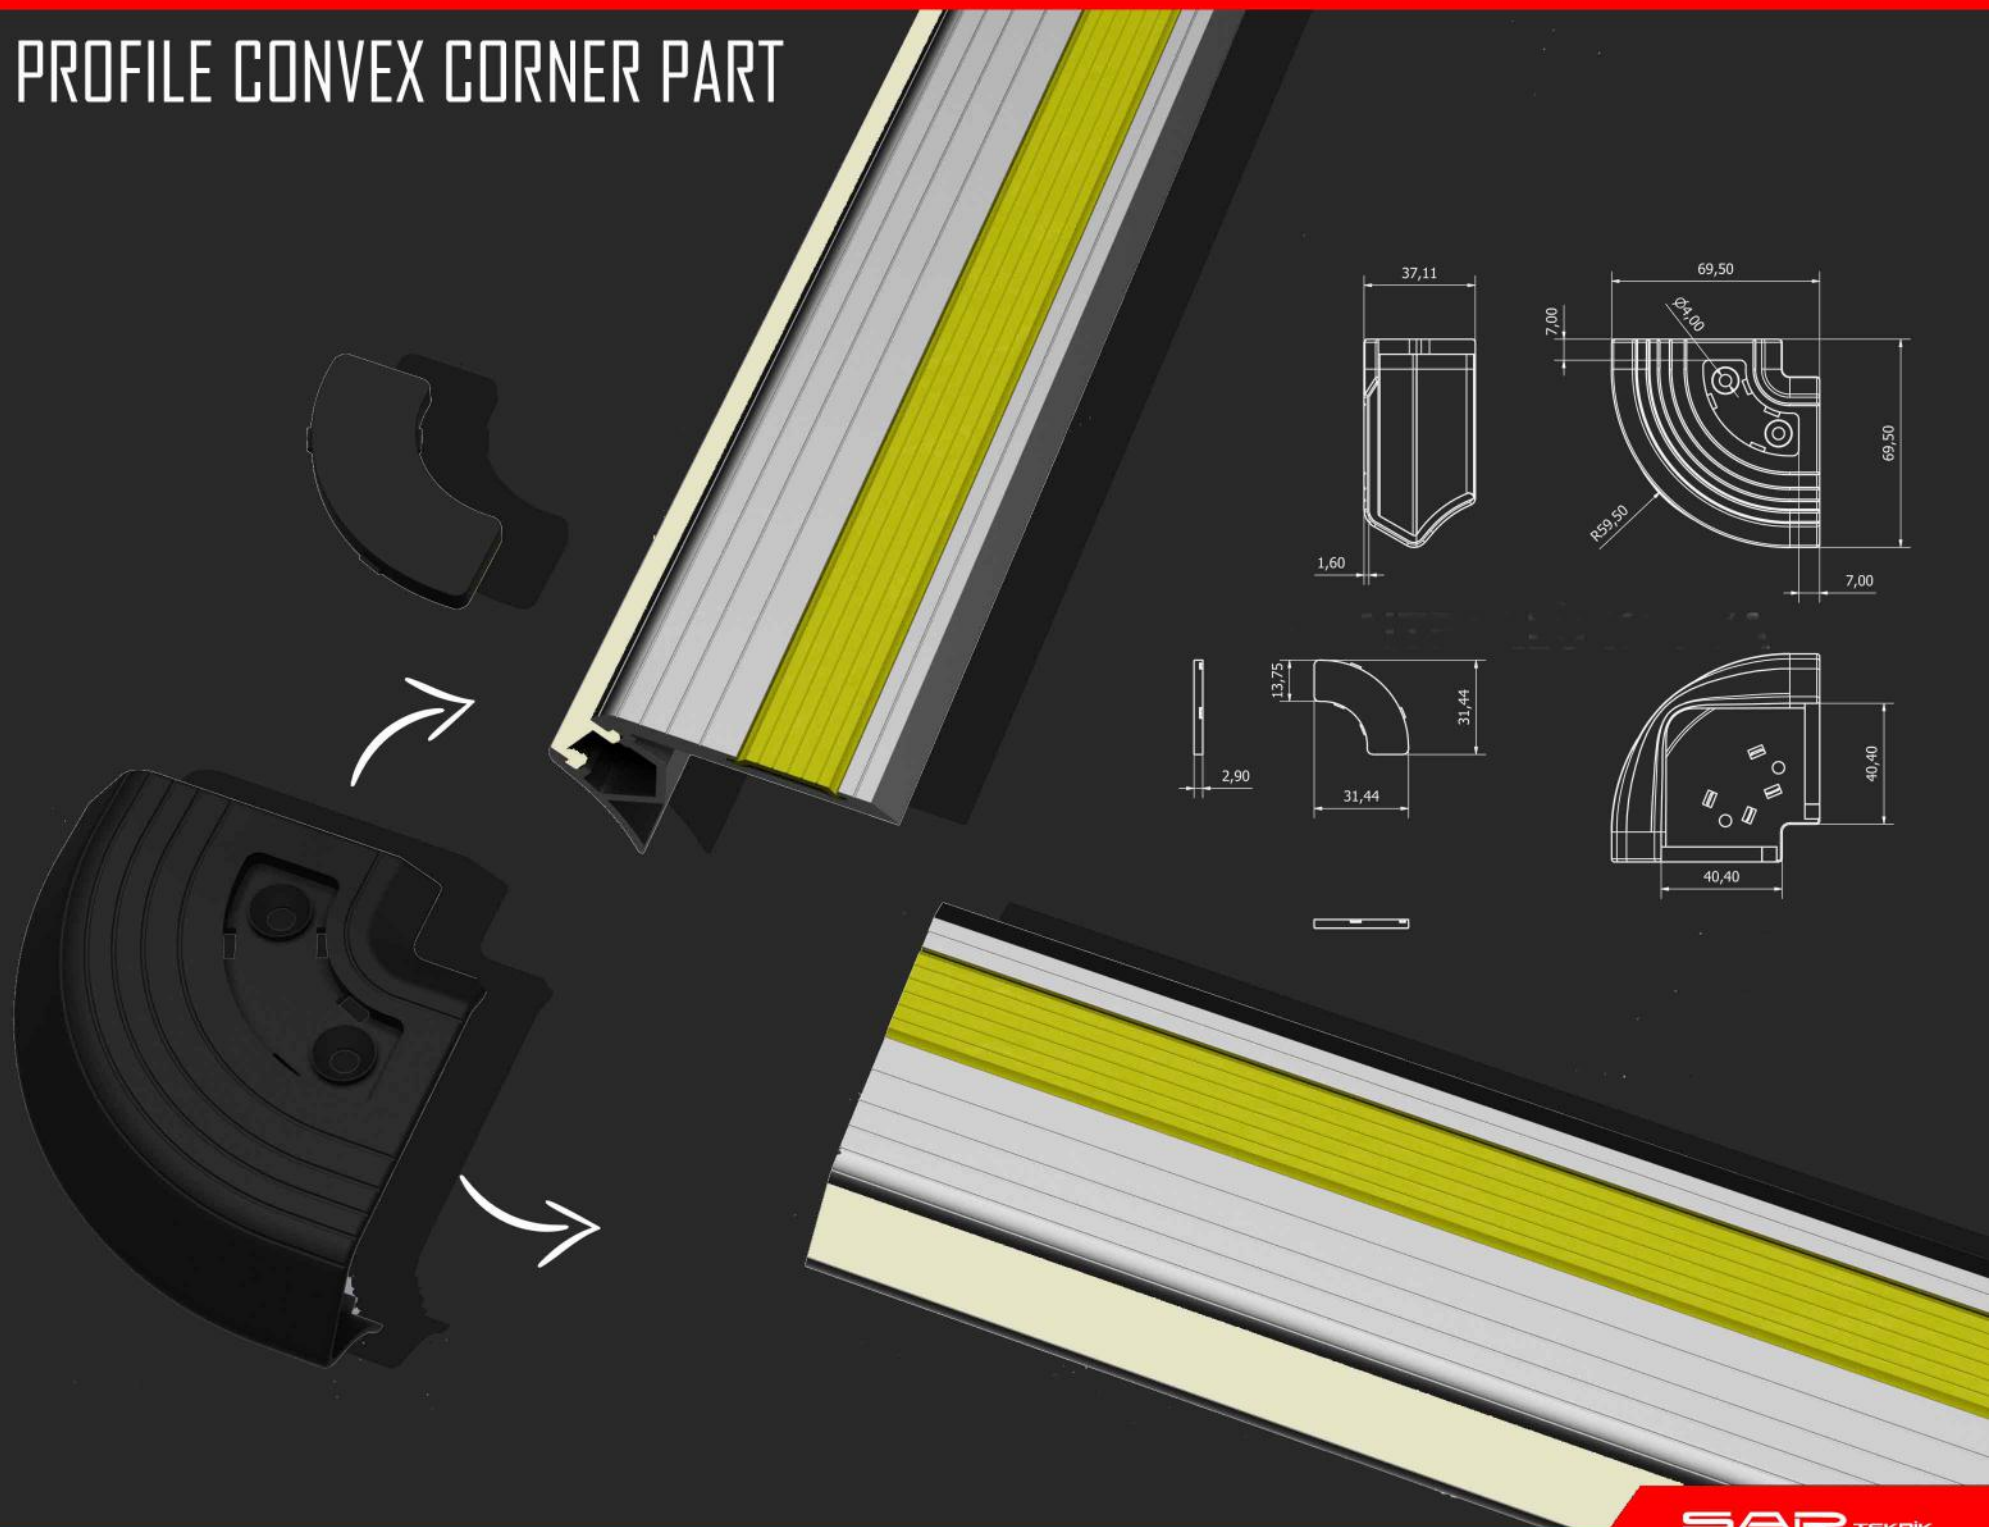

# STEP PROFILE WITH GLOW-IN-THE-DARK COVER

Glow-in-the-dark cover  
(Polycarbonate)

Indirect LED Lights

PVC Cover  
Available in colour black or yellow

STEP PROFILE CONVEX CORNER PART  
Available in colour black or yellow

\*Plastic corner design provides a better grip  
between two profiles.

# STEP PROFILE CONVEX CORNER PART

# STEP PROFILE CONCAVE CORNER PART

**PVC cover ( Available in colour black or yellow )**

**Direct light channel cover**

a-Glow in the dark polycarbonate cover  
b-Glow in the dark polycarbonate cover  
including LED strip  
( Available colours : White / Blue )