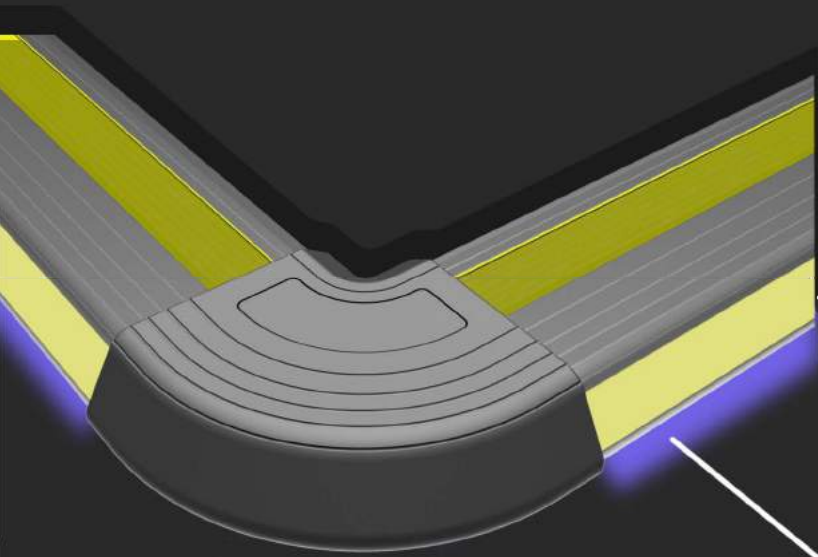

# STEP PROFILE WITH GLOW-IN-THE-DARK COVER

Glow-in-the-dark cover  
(Polycarbonate)

Indirect LED Lights

PVC Cover  
Available in colour black or yellow

STEP PROFILE CONVEX CORNER PART  
Available in colour black or yellow

\*Plastic corner design provides a better grip  
between two profiles.

# STEP PROFILE CONVEX CORNER PART

# STEP PROFILE CONCAVE CORNER PART

**PVC cover ( Available in colour black or yellow )**

**Direct light channel cover**

a-Glow in the dark polycarbonate cover  
b-Glow in the dark polycarbonate cover  
including LED strip  
( Available colours : White / Blue )