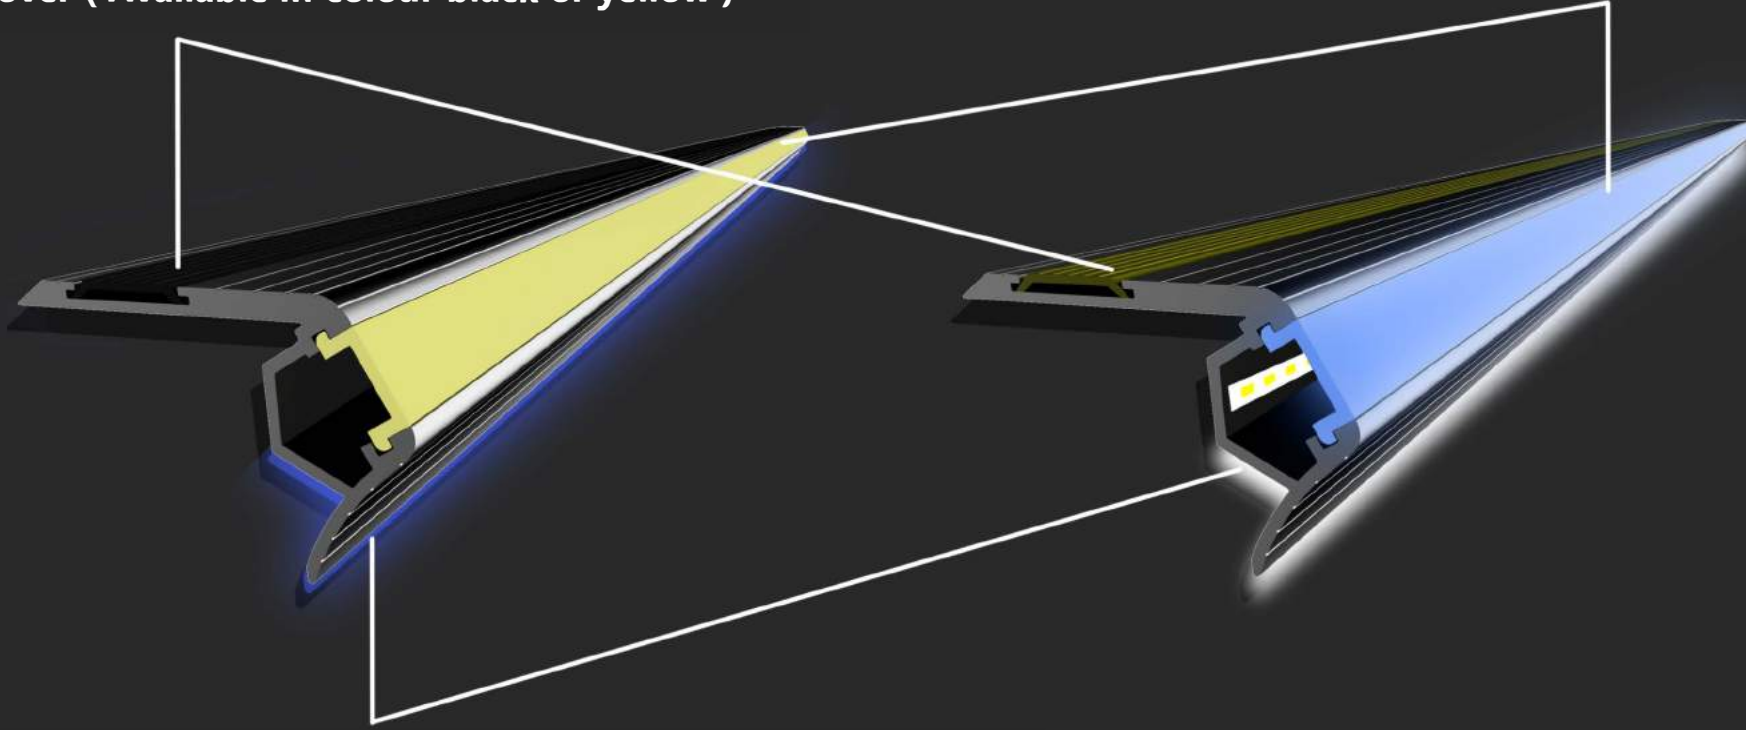

\*Plastic corner design provides a better grip  
between two profiles.

# STEP PROFILE CONVEX CORNER PART

# STEP PROFILE CONCAVE CORNER PART

**PVC cover ( Available in colour black or yellow )**

**Direct light channel cover**

a-Glow in the dark polycarbonate cover  
b-Glow in the dark polycarbonate cover  
including LED strip  
( Available colours : White / Blue )

**Indirect light channel ( Available in LED colour white or blue )**