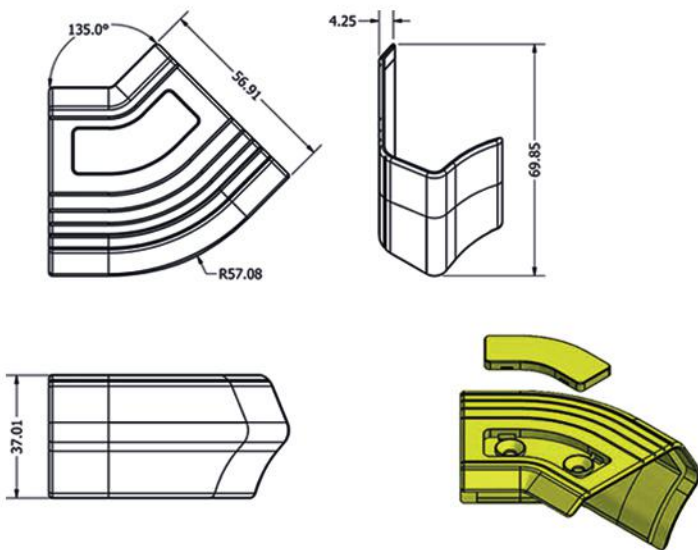

# STEP PROFILE CORNER AND END PARTS

**AP\_0108** CONCAVE CORNER PLASTIC PART

**90°**

**AP\_0100** CONVEX CORNER PLASTIC PART

**90°**

**PI\_0214** FLAT END CAP (LEFT AND RIGHT)

**AP\_0140** CONVEX CORNER PLASTIC PART

**135°**

**AP\_0139** CONCAVE CORNER PLASTIC PART

**135°**

**AP\_0108** CONCAVE CORNER PLASTIC PART - 90°

**AP\_0100** CONVEX CORNER PLASTIC PART - 90°

**AP\_0140** CONVEX CORNER PLASTIC PART - 135°

**AP\_0139** CONCAVE CORNER PLASTIC PART - 135°