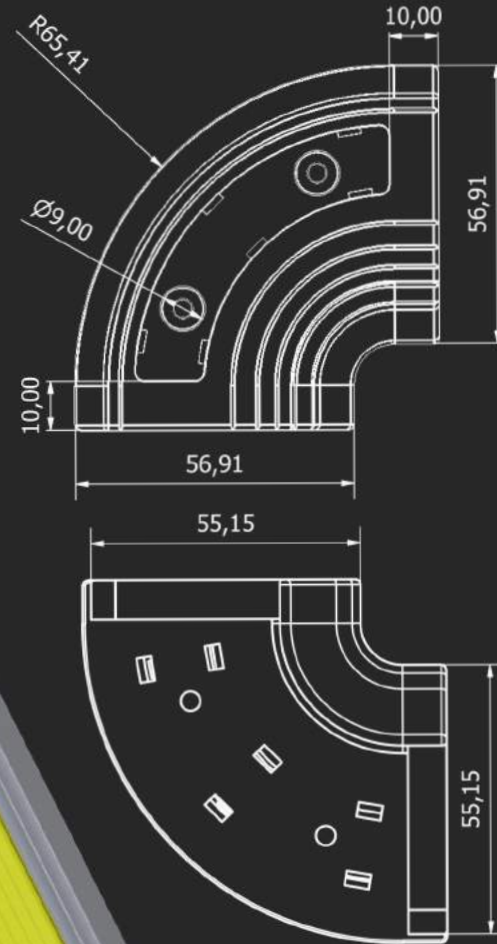

STEP PROFILE CONCAVE CORNER PART