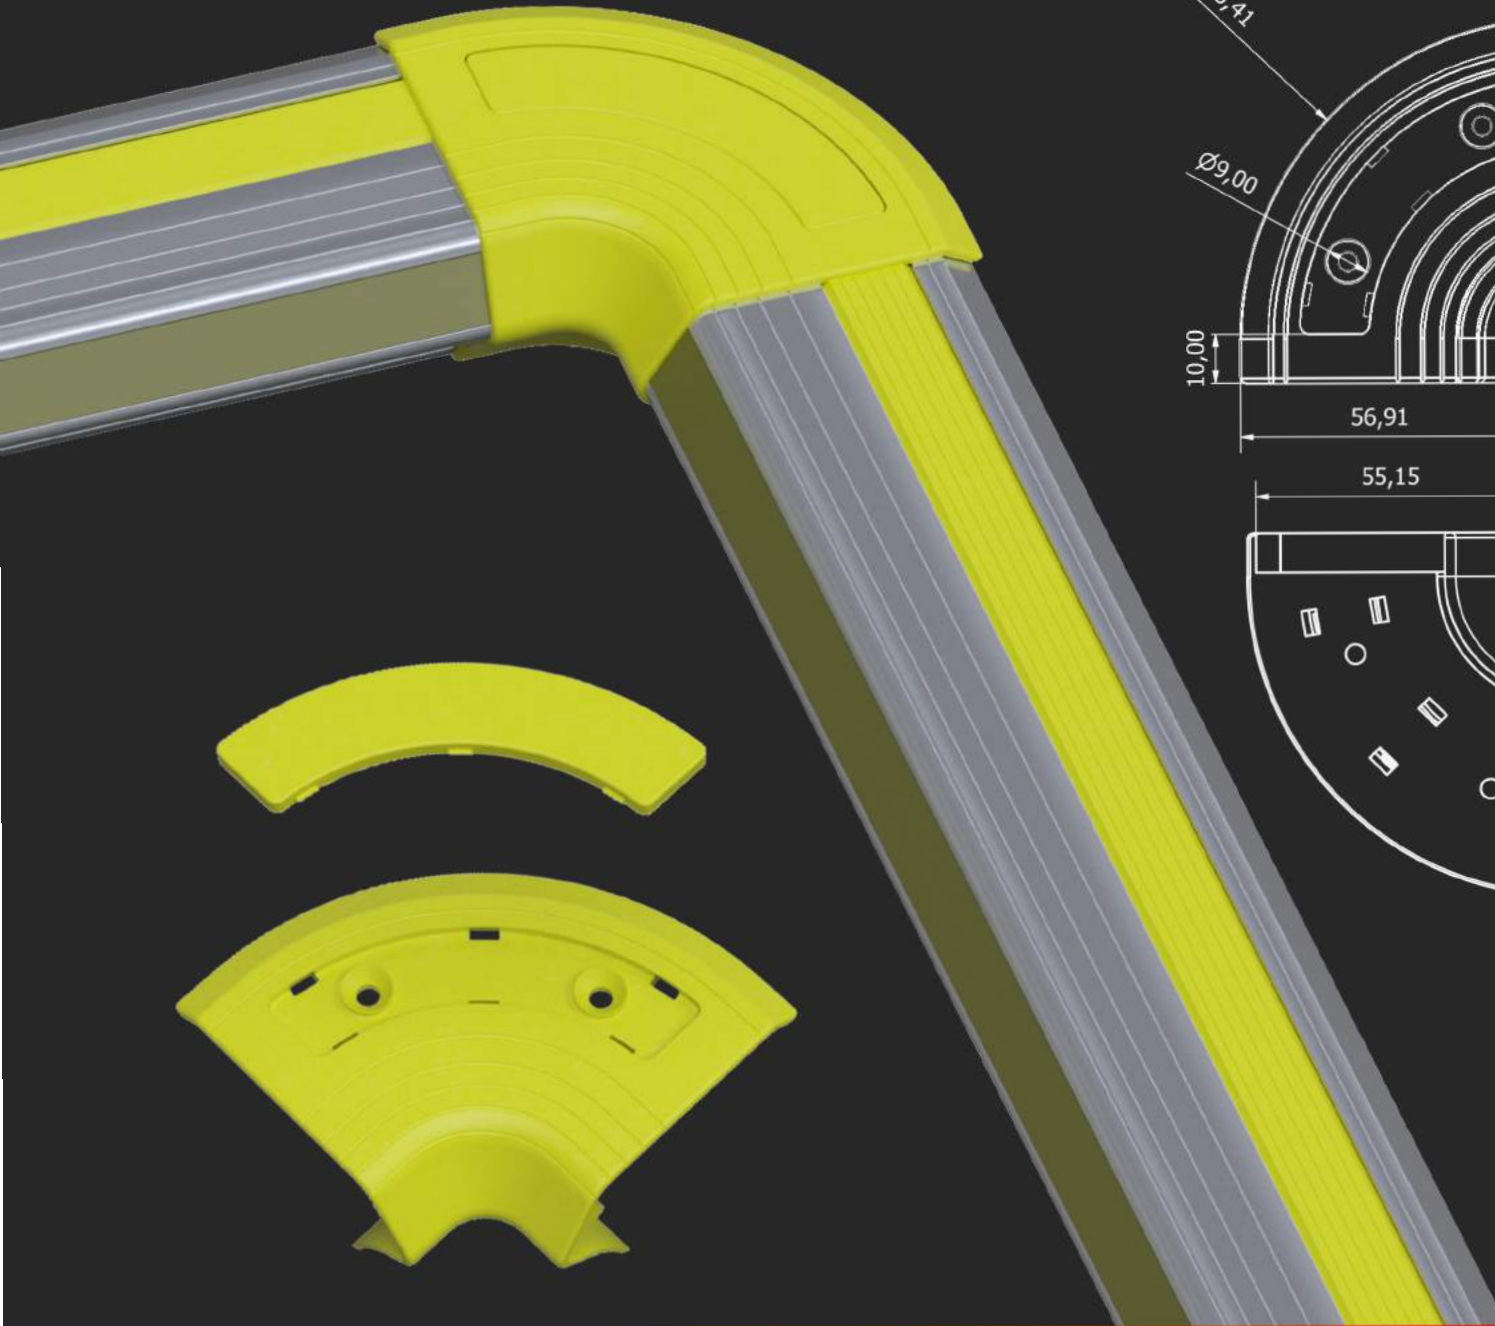

# STEP PROFILE WITH GLOW-IN-THE-DARK COVER

Glow-in-the-dark cover  
(Polycarbonate)

Indirect LED Lights

PVC Cover  
Available in colour black or yellow

STEP PROFILE CONVEX CORNER PART  
Available in colour black or yellow

\*Plastic corner design provides a better grip  
between two profiles.

# STEP PROFILE CONVEX CORNER PART

# STEP PROFILE CONCAVE CORNER PART

**PVC cover ( Available in colour black or yellow )**

**Direct light channel cover**

a-Glow in the dark polycarbonate cover  
b-Glow in the dark polycarbonate cover  
including LED strip  
( Available colours : White / Blue )