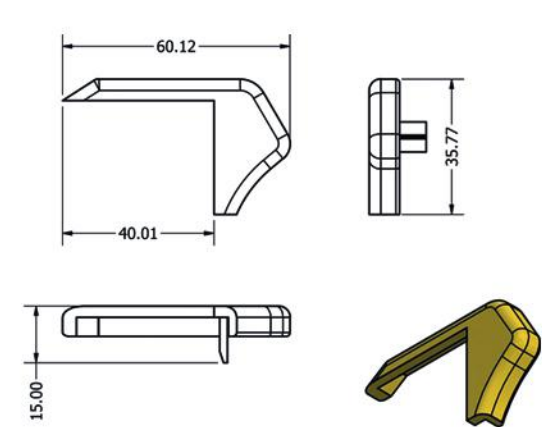

# STEP PROFILE CORNER AND END PARTS

**AP\_0108** CONCAVE CORNER PLASTIC PART

**90°**

**AP\_0100** CONVEX CORNER PLASTIC PART

**90°**

**PI\_0214** FLAT END CAP (LEFT AND RIGHT)

**AP\_0140** CONVEX CORNER PLASTIC PART

**135°**

**AP\_0139** CONCAVE CORNER PLASTIC PART

**135°**

**AP\_0108** CONCAVE CORNER PLASTIC PART - 90°

**AP\_0100** CONVEX CORNER PLASTIC PART - 90°

**AP\_0140** CONVEX CORNER PLASTIC PART - 135°

**AP\_0139** CONCAVE CORNER PLASTIC PART - 135°