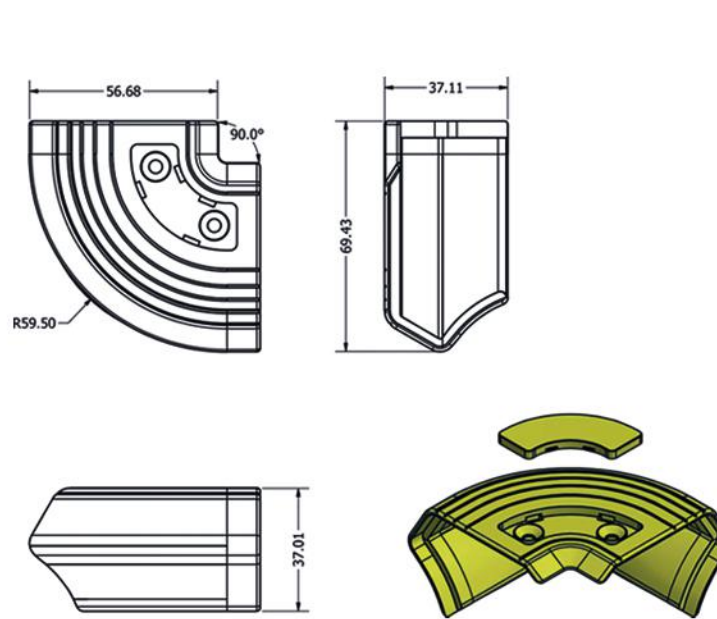

\*Plastic corner design provides a better grip  
between two profiles.

# STEP PROFILE CORNER AND END PARTS

**AP\_0108** CONCAVE CORNER PLASTIC PART

**90°**

**AP\_0100** CONVEX CORNER PLASTIC PART

**90°**

**PI\_0214** FLAT END CAP (LEFT AND RIGHT)

**AP\_0140** CONVEX CORNER PLASTIC PART

**135°**

**AP\_0139** CONCAVE CORNER PLASTIC PART

**135°**

**AP\_0108** CONCAVE CORNER PLASTIC PART - 90°

**AP\_0100** CONVEX CORNER PLASTIC PART - 90°

**AP\_0140** CONVEX CORNER PLASTIC PART - 135°

**AP\_0139** CONCAVE CORNER PLASTIC PART - 135°