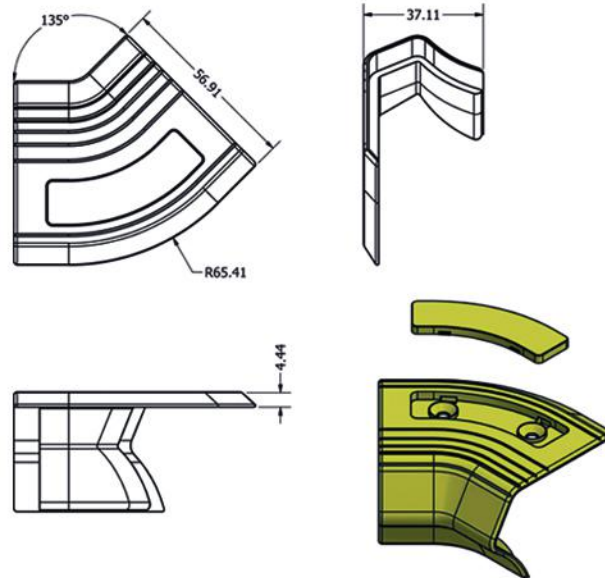

\*Plastic corner design provides a better grip  
between two profiles.

# STEP PROFILE CORNER AND END PARTS

**AP\_0108** CONCAVE CORNER PLASTIC PART

**90°**

**AP\_0100** CONVEX CORNER PLASTIC PART

**90°**

**PI\_0214** FLAT END CAP (LEFT AND RIGHT)

**AP\_0140** CONVEX CORNER PLASTIC PART

**135°**

**AP\_0139** CONCAVE CORNER PLASTIC PART

**135°**

**AP\_0108** CONCAVE CORNER PLASTIC PART - 90°

**AP\_0100** CONVEX CORNER PLASTIC PART - 90°

**AP\_0140** CONVEX CORNER PLASTIC PART - 135°

**AP\_0139** CONCAVE CORNER PLASTIC PART - 135°