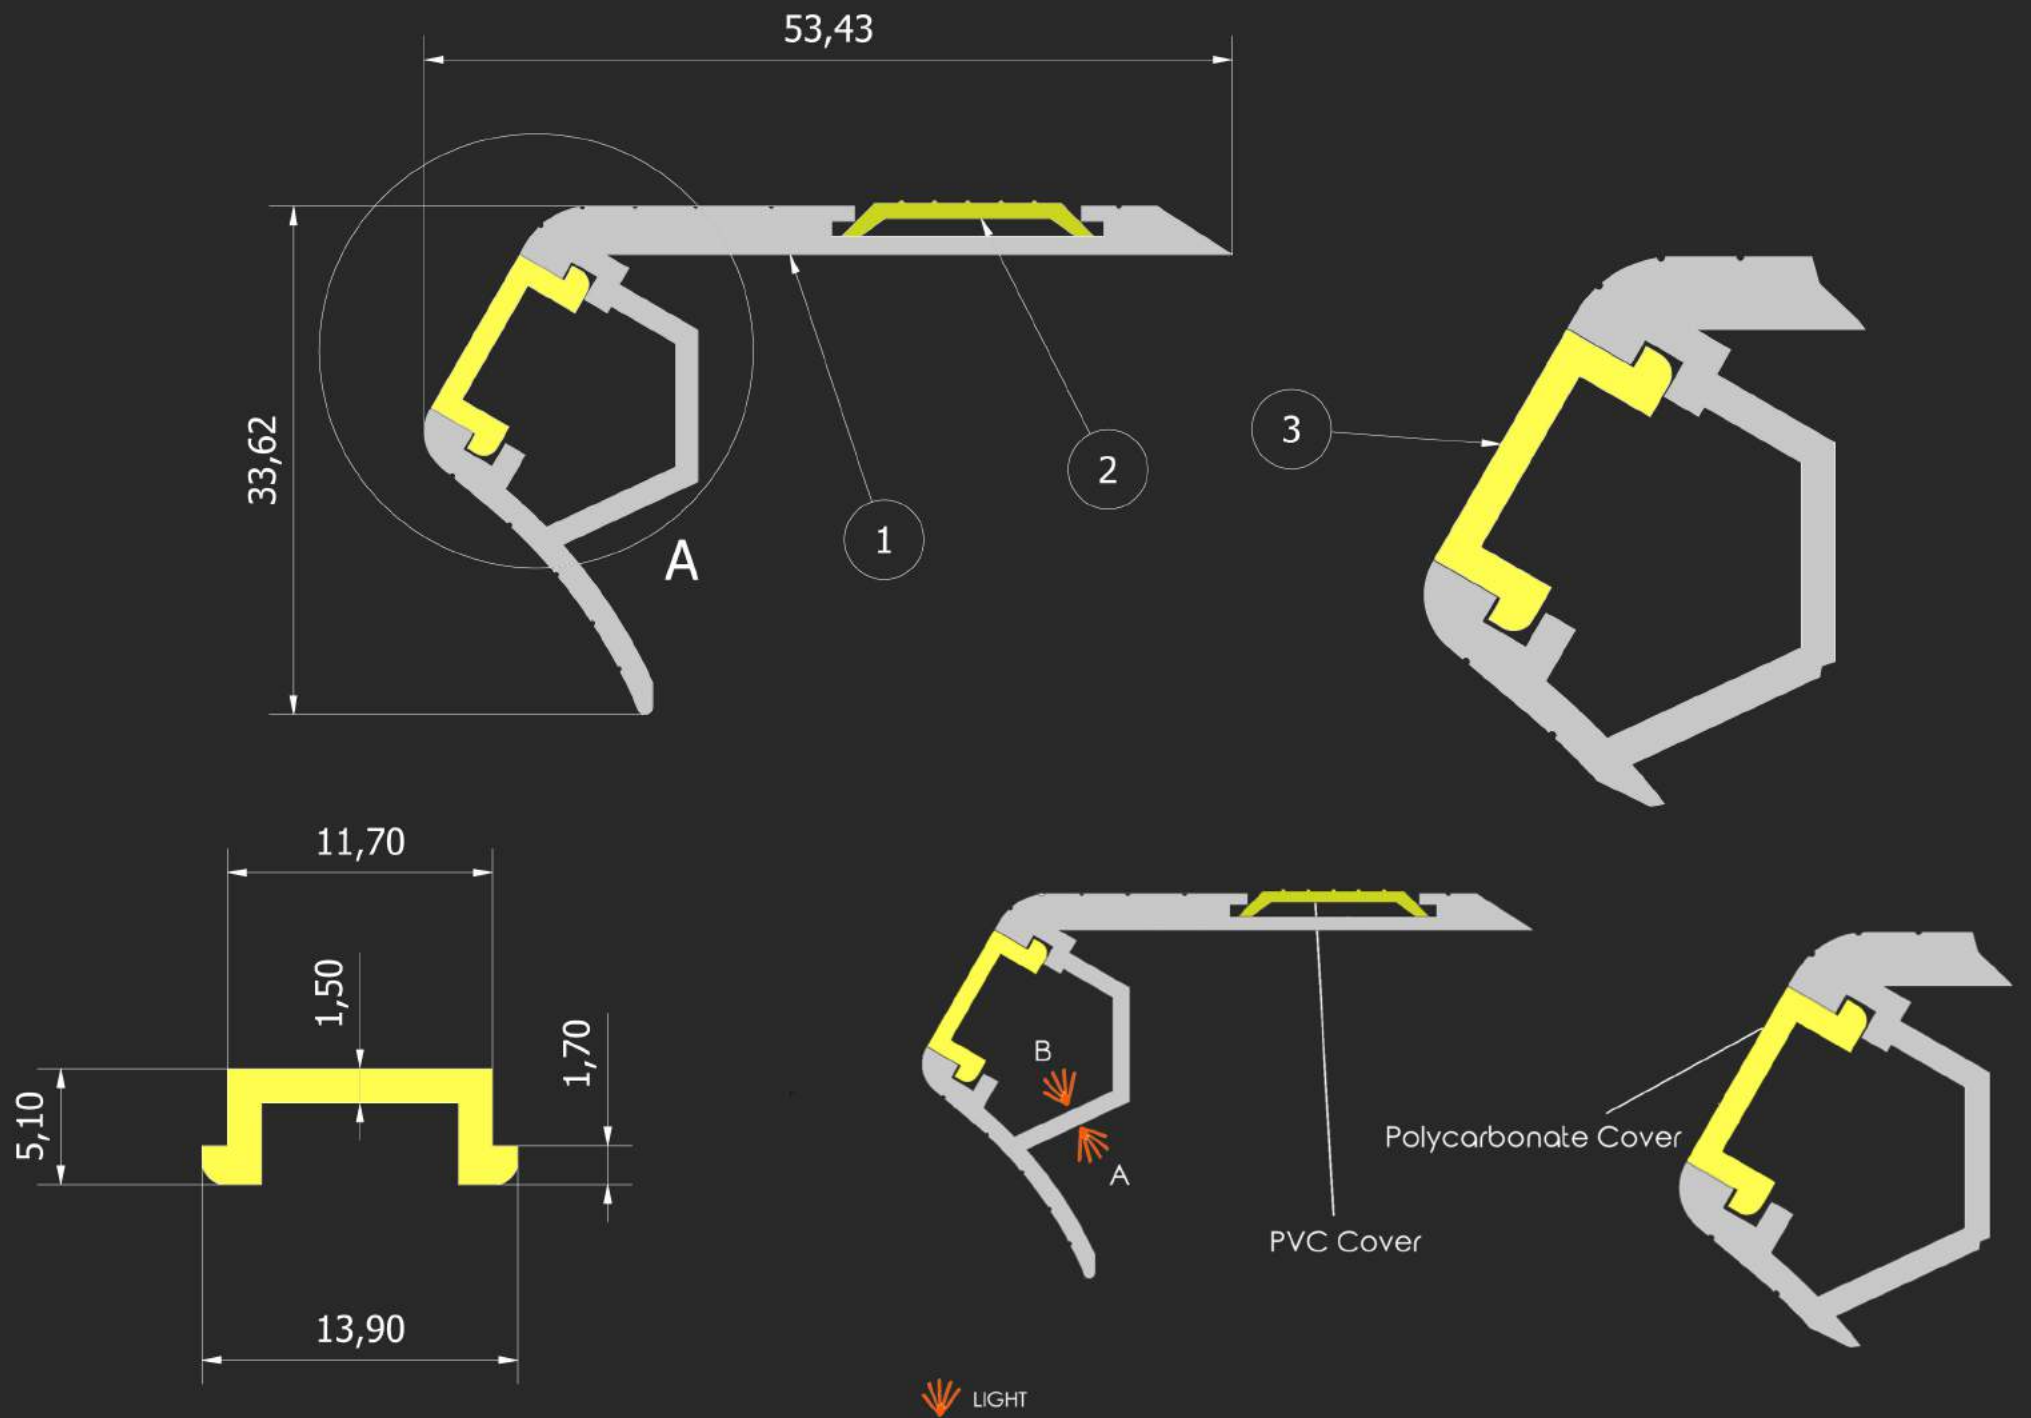

\*Plastic corner design provides a better grip  
between two profiles.

# STEP PROFILE CONVEX CORNER PART

# STEP PROFILE CONCAVE CORNER PART

**PVC cover ( Available in colour black or yellow )**

**Direct light channel cover**

a-Glow in the dark polycarbonate cover  
b-Glow in the dark polycarbonate cover  
including LED strip  
( Available colours : White / Blue )

**Indirect light channel ( Available in LED colour white or blue )**