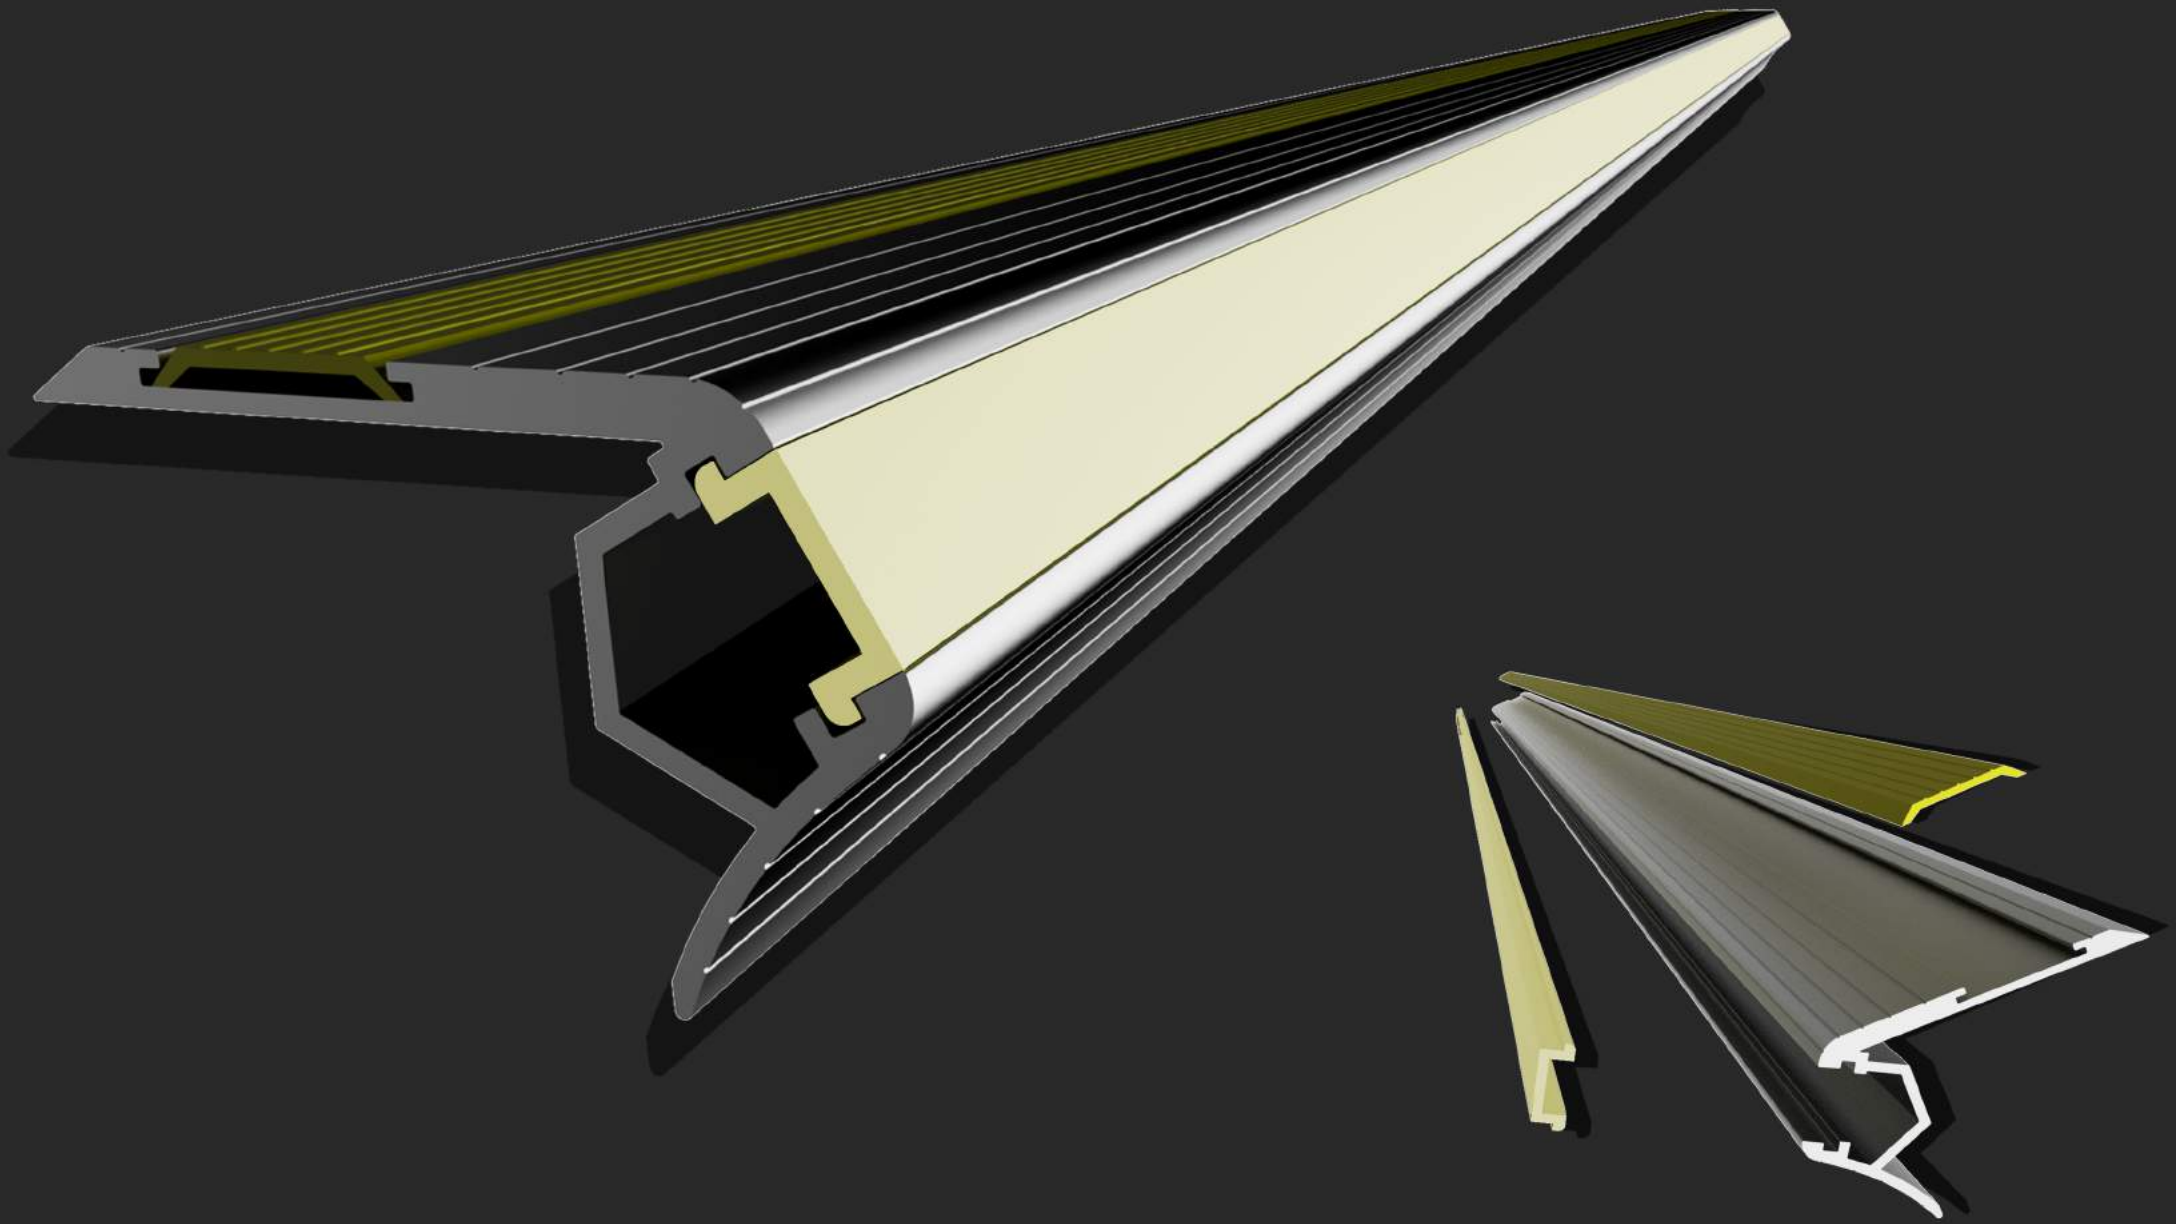

# STEP PROFILE WITH GLOW-IN-THE-DARK COVER

Glow-in-the-dark cover  
(Polycarbonate)

Indirect LED Lights

PVC Cover  
Available in colour black or yellow

STEP PROFILE CONVEX CORNER PART  
Available in colour black or yellow

\*Plastic corner design provides a better grip  
between two profiles.

# STEP PROFILE CONVEX CORNER PART

# STEP PROFILE CONCAVE CORNER PART

**PVC cover ( Available in colour black or yellow )**

**Direct light channel cover**

a-Glow in the dark polycarbonate cover  
b-Glow in the dark polycarbonate cover  
including LED strip  
( Available colours : White / Blue )