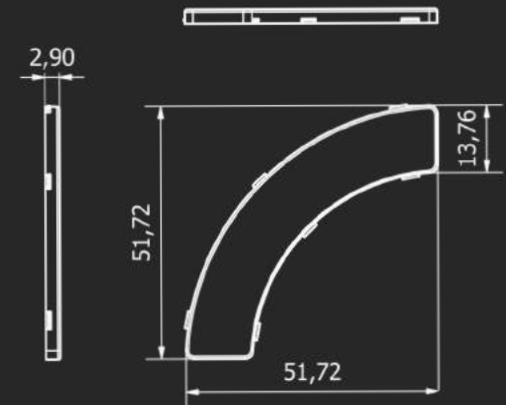

STEP PROFILE CONCAVE CORNER PART