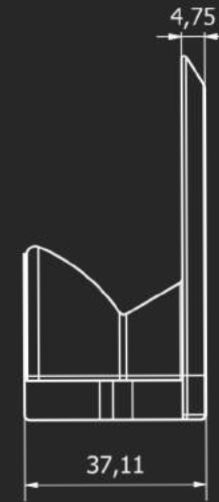

STEP PROFILE CONCAVE CORNER PART