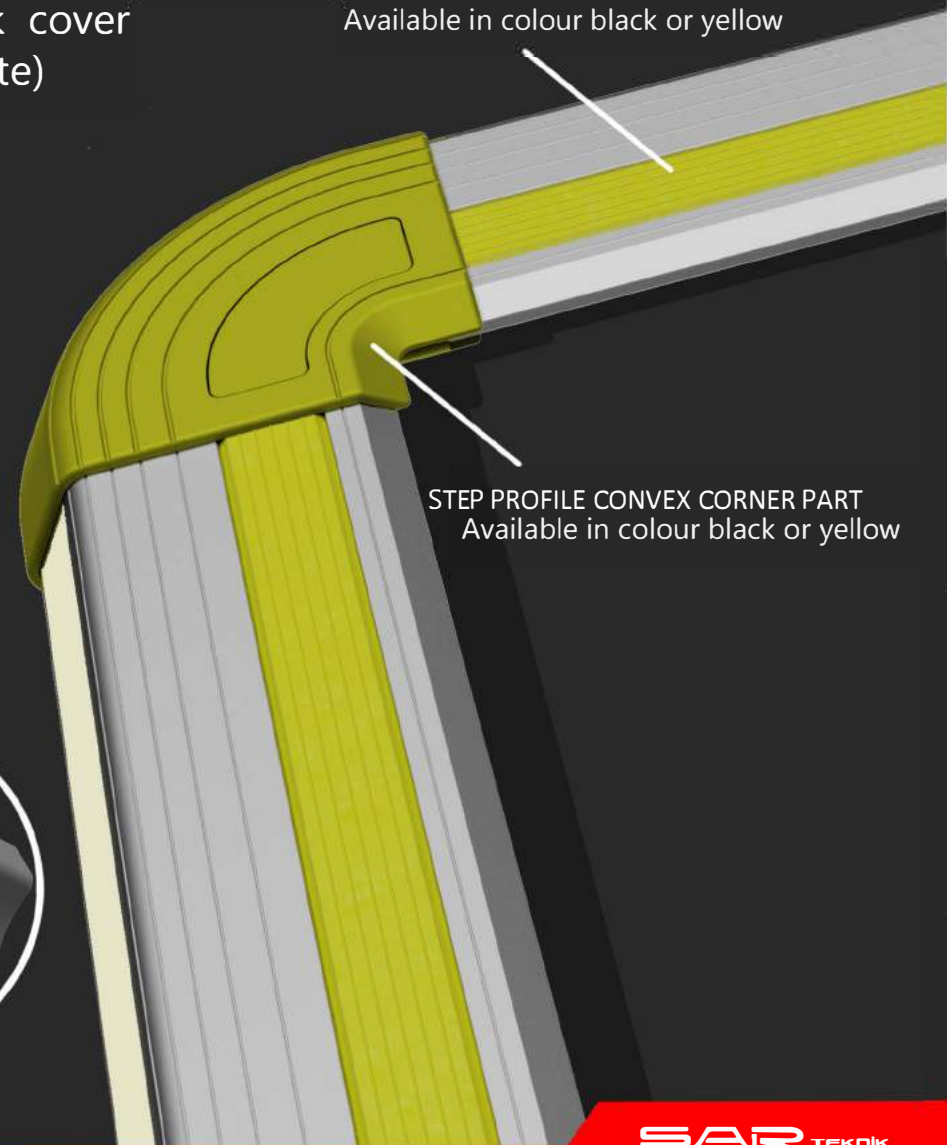

# STEP PROFILE WITH GLOW-IN-THE-DARK COVER

Glow-in-the-dark cover  
(Polycarbonate)

Indirect LED Lights

PVC Cover  
Available in colour black or yellow

STEP PROFILE CONVEX CORNER PART  
Available in colour black or yellow

\*Plastic corner design provides a better grip  
between two profiles.

# STEP PROFILE CONVEX CORNER PART

# STEP PROFILE CONCAVE CORNER PART

**PVC cover ( Available in colour black or yellow )**

**Direct light channel cover**

a-Glow in the dark polycarbonate cover  
b-Glow in the dark polycarbonate cover  
including LED strip  
( Available colours : White / Blue )