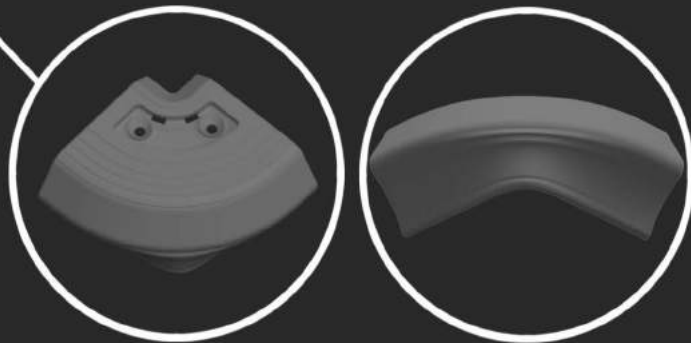

# STEP PROFILE WITH GLOW-IN-THE-DARK COVER

Glow-in-the-dark cover  
(Polycarbonate)

Indirect LED Lights

PVC Cover  
Available in colour black or yellow

STEP PROFILE CONVEX CORNER PART  
Available in colour black or yellow

\*Plastic corner design provides a better grip  
between two profiles.

# STEP PROFILE CONVEX CORNER PART

# STEP PROFILE CONCAVE CORNER PART

**PVC cover ( Available in colour black or yellow )**

**Direct light channel cover**

a-Glow in the dark polycarbonate cover  
b-Glow in the dark polycarbonate cover  
including LED strip  
( Available colours : White / Blue )