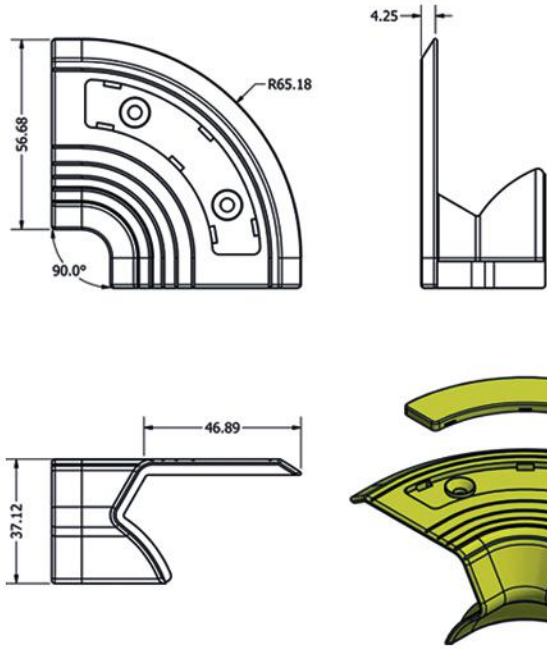

\*Plastic corner design provides a better grip  
between two profiles.

# STEP PROFILE CONVEX CORNER PART

# STEP PROFILE CONCAVE CORNER PART

**PVC cover ( Available in colour black or yellow )**

**Direct light channel cover**

a-Glow in the dark polycarbonate cover  
b-Glow in the dark polycarbonate cover  
including LED strip  
( Available colours : White / Blue )

# STEP PROFILE CORNER AND END PARTS

**AP\_0108** CONCAVE CORNER PLASTIC PART

**90°**

**AP\_0100** CONVEX CORNER PLASTIC PART

**90°**

**PI\_0214** FLAT END CAP (LEFT AND RIGHT)

**AP\_0140** CONVEX CORNER PLASTIC PART