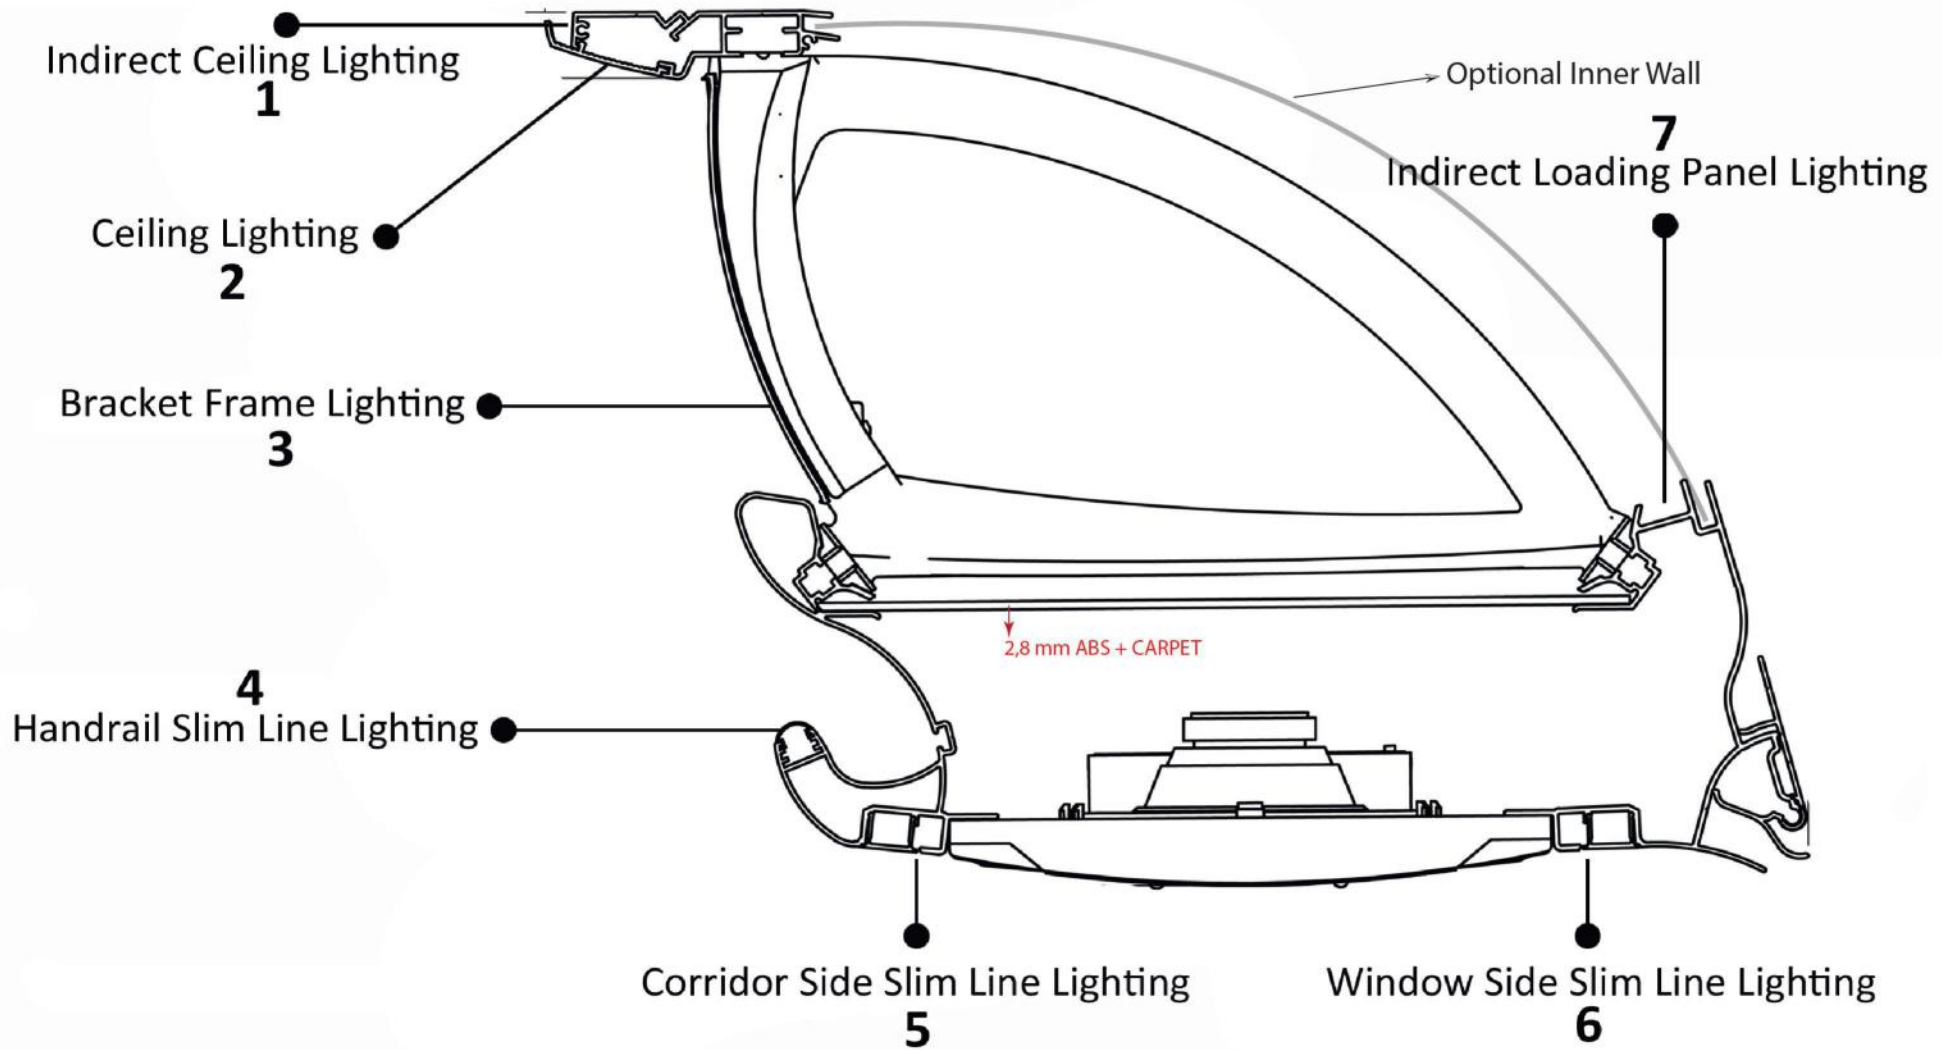

WIDE ZENITH LUGGAGE RACK & AIR CHANNEL

WIDE ZENITH LUGGAGE RACK & AIR CHANNEL

Lighting Options

WIDE ZENITH LUGGAGE RACK & AIR CHANNEL
Dimensions

140,34 mm

294,48 mm

356,12 mm

All dimensions are standard.