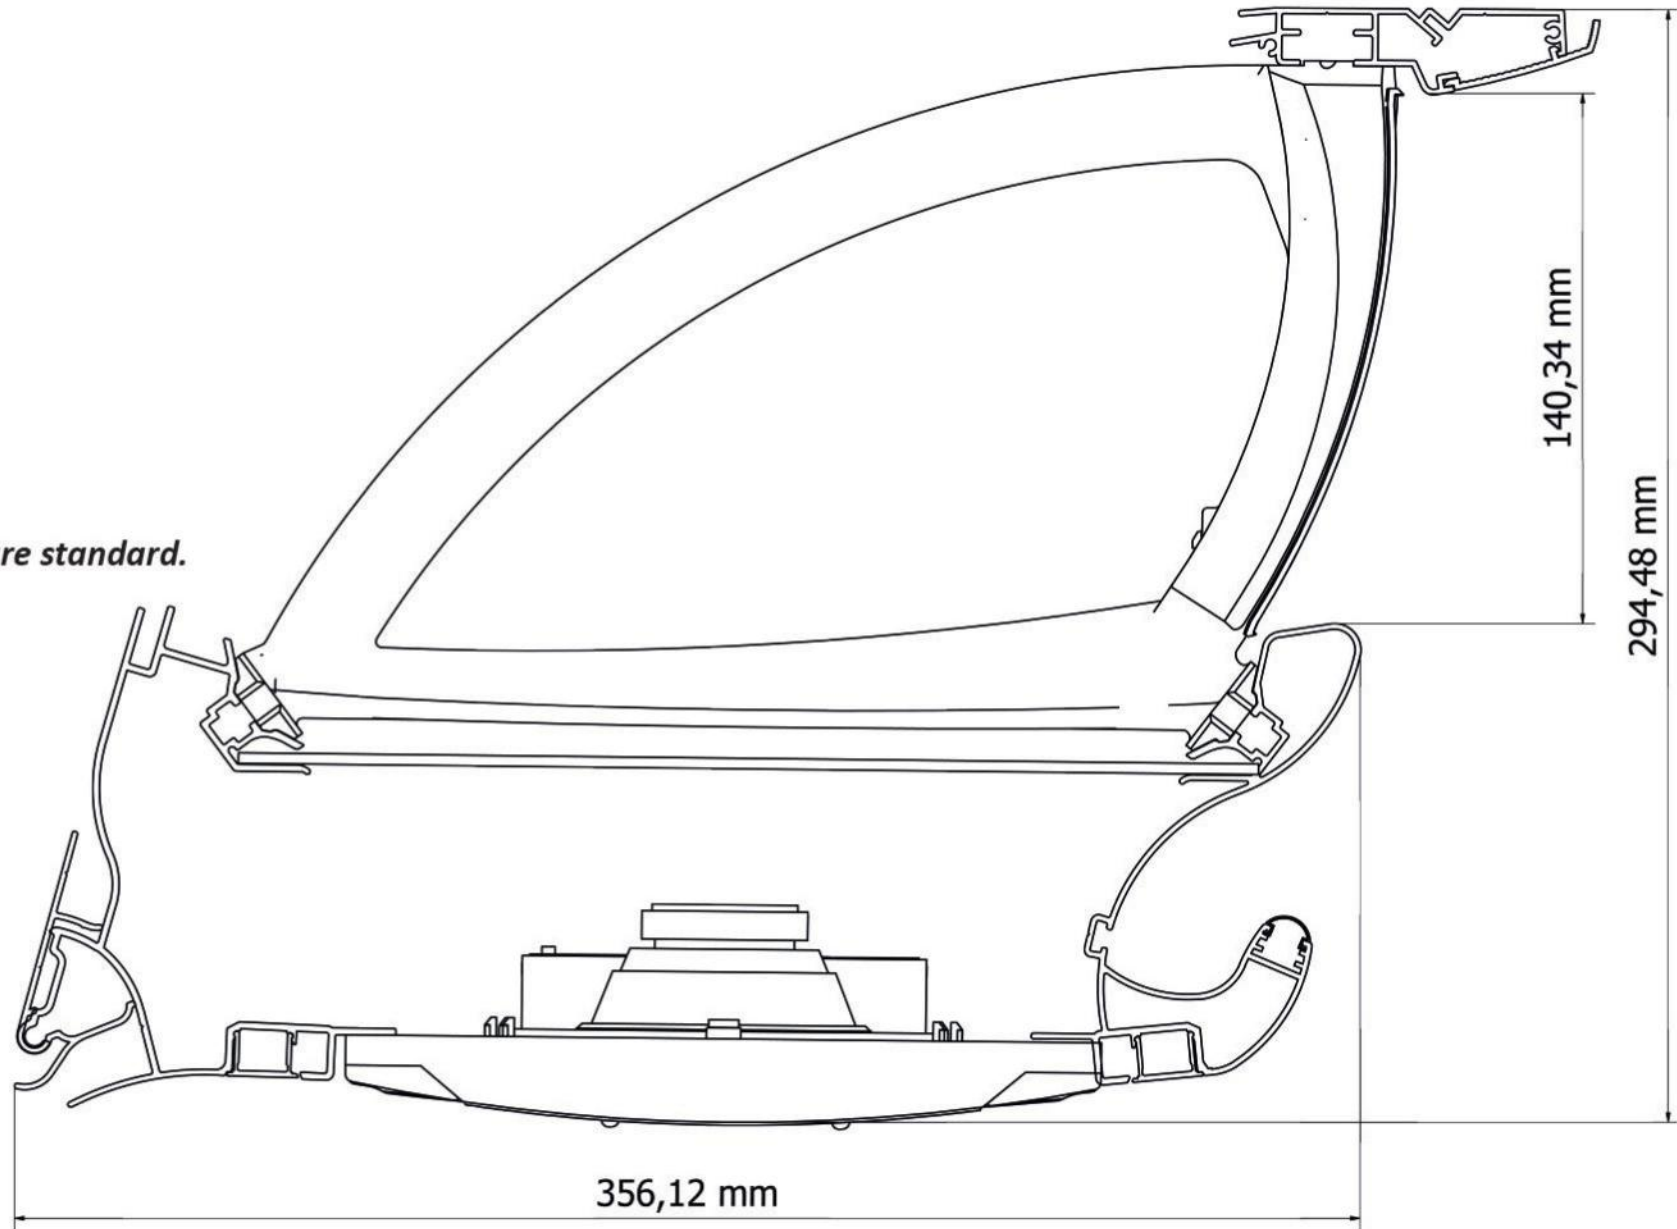

WIDE ZENITH LUGGAGE RACK & AIR CHANNEL

WIDE ZENITH LUGGAGE RACK & AIR CHANNEL

Lighting Options

WIDE ZENITH LUGGAGE RACK & AIR CHANNEL
Dimensions

140,34 mm

294,48 mm

356,12 mm

All dimensions are standard.