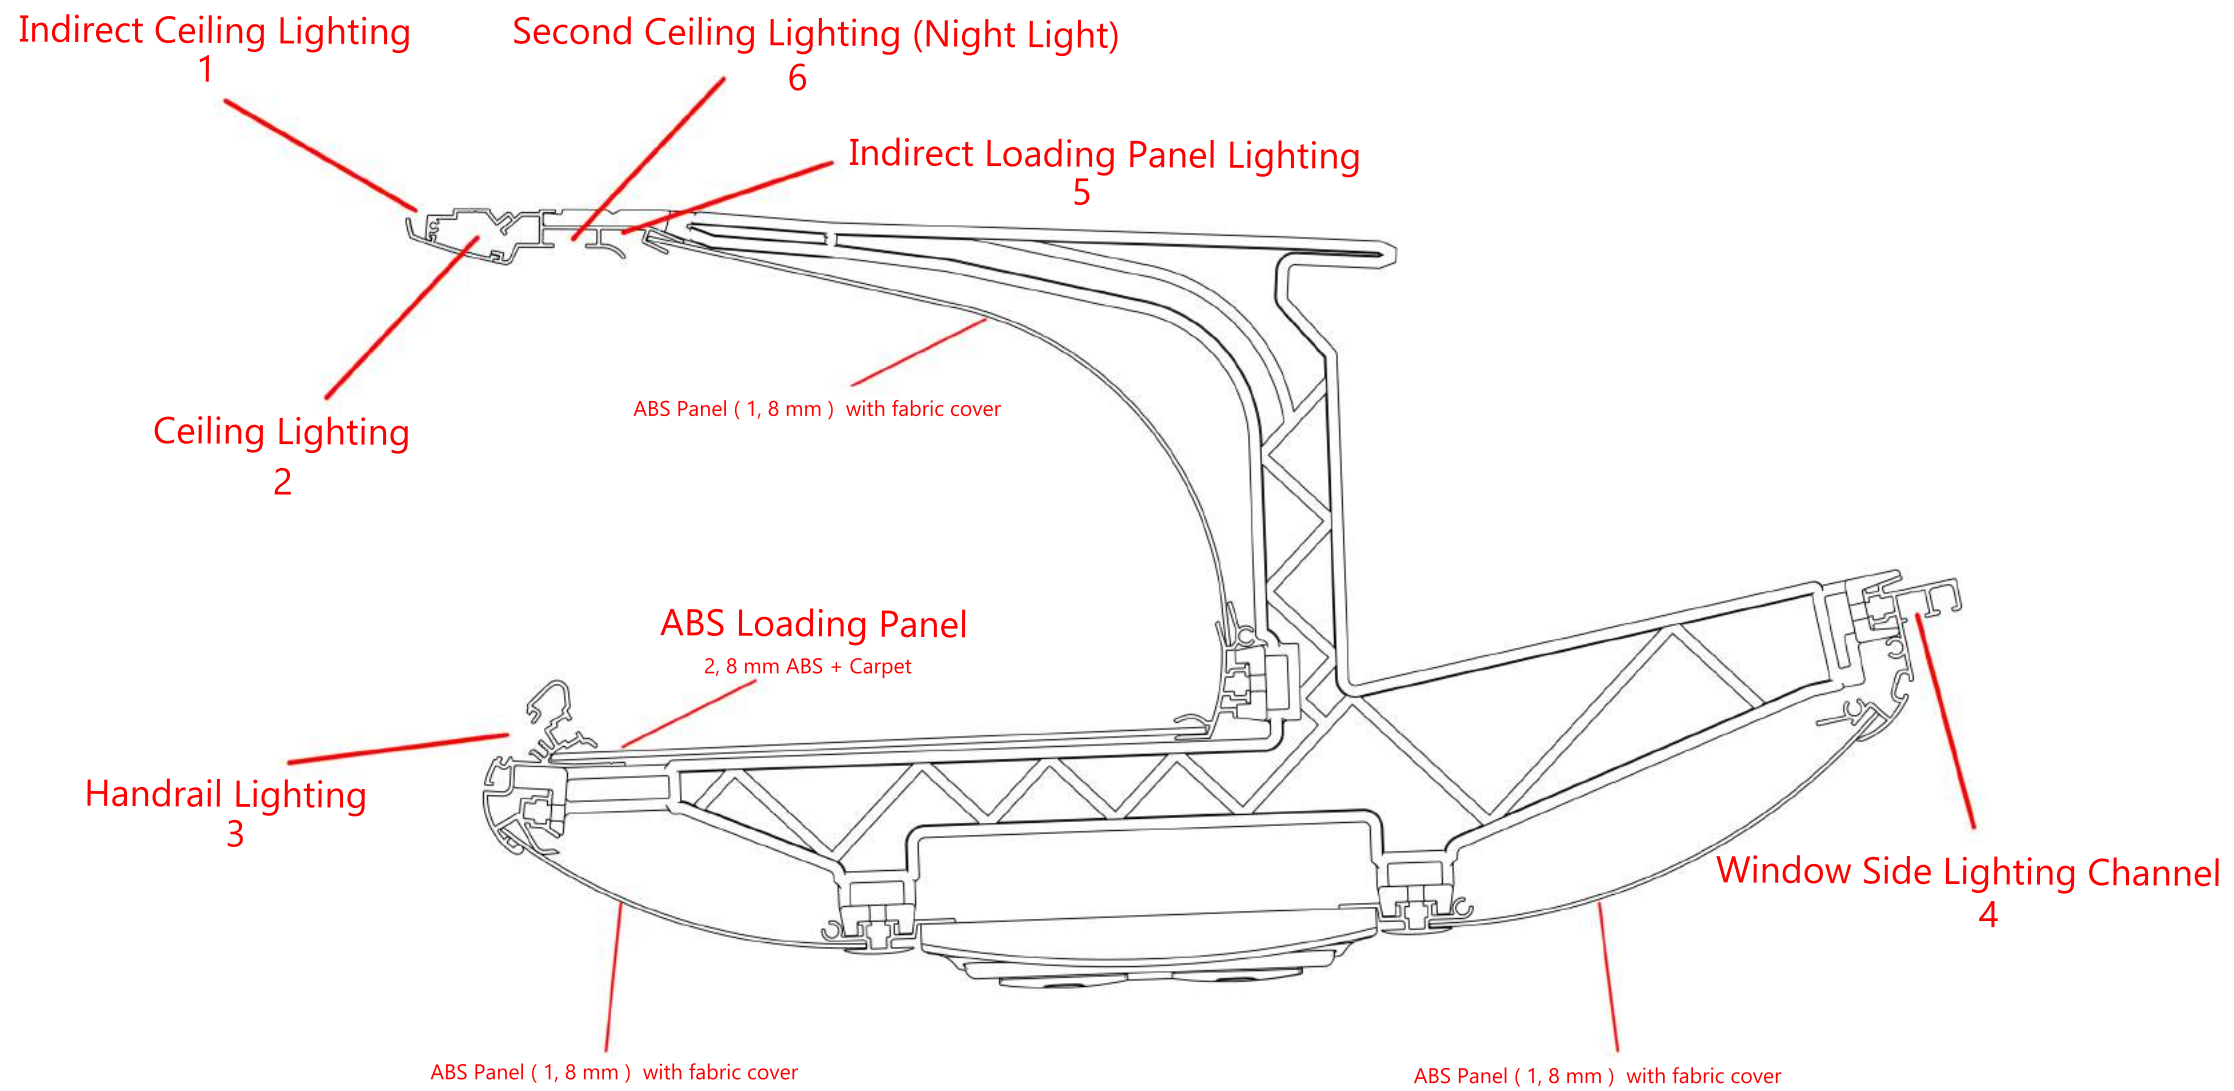

FLEXI LUX V2 Luggage Rack & Air Channel

For Coaches

FLEXI LUX V2 Luggage Rack & Air Channel (For Coaches) OPTIONS TABLE

(Please fill in the following)

Standard Product includes 3 lighting points. (*)
Window Side ABS Panel is covered with fabric.
Standard Product includes Plain Double Layer spacer type. (*)
Standard Product includes Standard Intense Service Set. (*)

REQUESTED PROFILE COLOR	✓
BLACK	
BEIGE	
GRAY	

	Left Side	Right Side
REQUESTED TOTAL LENGTH		

TABLE OF LIGHTING OPTIONS	✓
* Indirect Ceiling Lighting	
Ceiling Lighting	
* Handrail Lighting	
Window Side Lighting Channel	
* Second Ceiling Lighting (Night Light)	
Indirect Loading Panel Lighting	
REQUESTED TOTAL NUMBER OF LIGHTING CHANNELS	

Any lighting position can be cancelled , changed and added regarding the standard product..
 LED COLOUR OPTIONS: WHITE , COOL WHITE , ORANGE , BLUE

SERVICE SET TYPES (With colour options.)	✓	Total Quantity	
		Left	Right
ELEGANT			
DARK GREY , BLACK , DARK BEIGE , MID GREY			
* STANDARD INTENSE			
BEIGE , DARK GREY , GREY , BLACK			
LUXURY INTENSE			
BEIGE , DARK GREY , GREY , BLACK			
INTENSE WITH WHEEL AIR JETS			
BEIGE , DARK GREY , GREY , BLACK			
DROPS			
BEIGE , DARK GREY , GREY , BLACK			